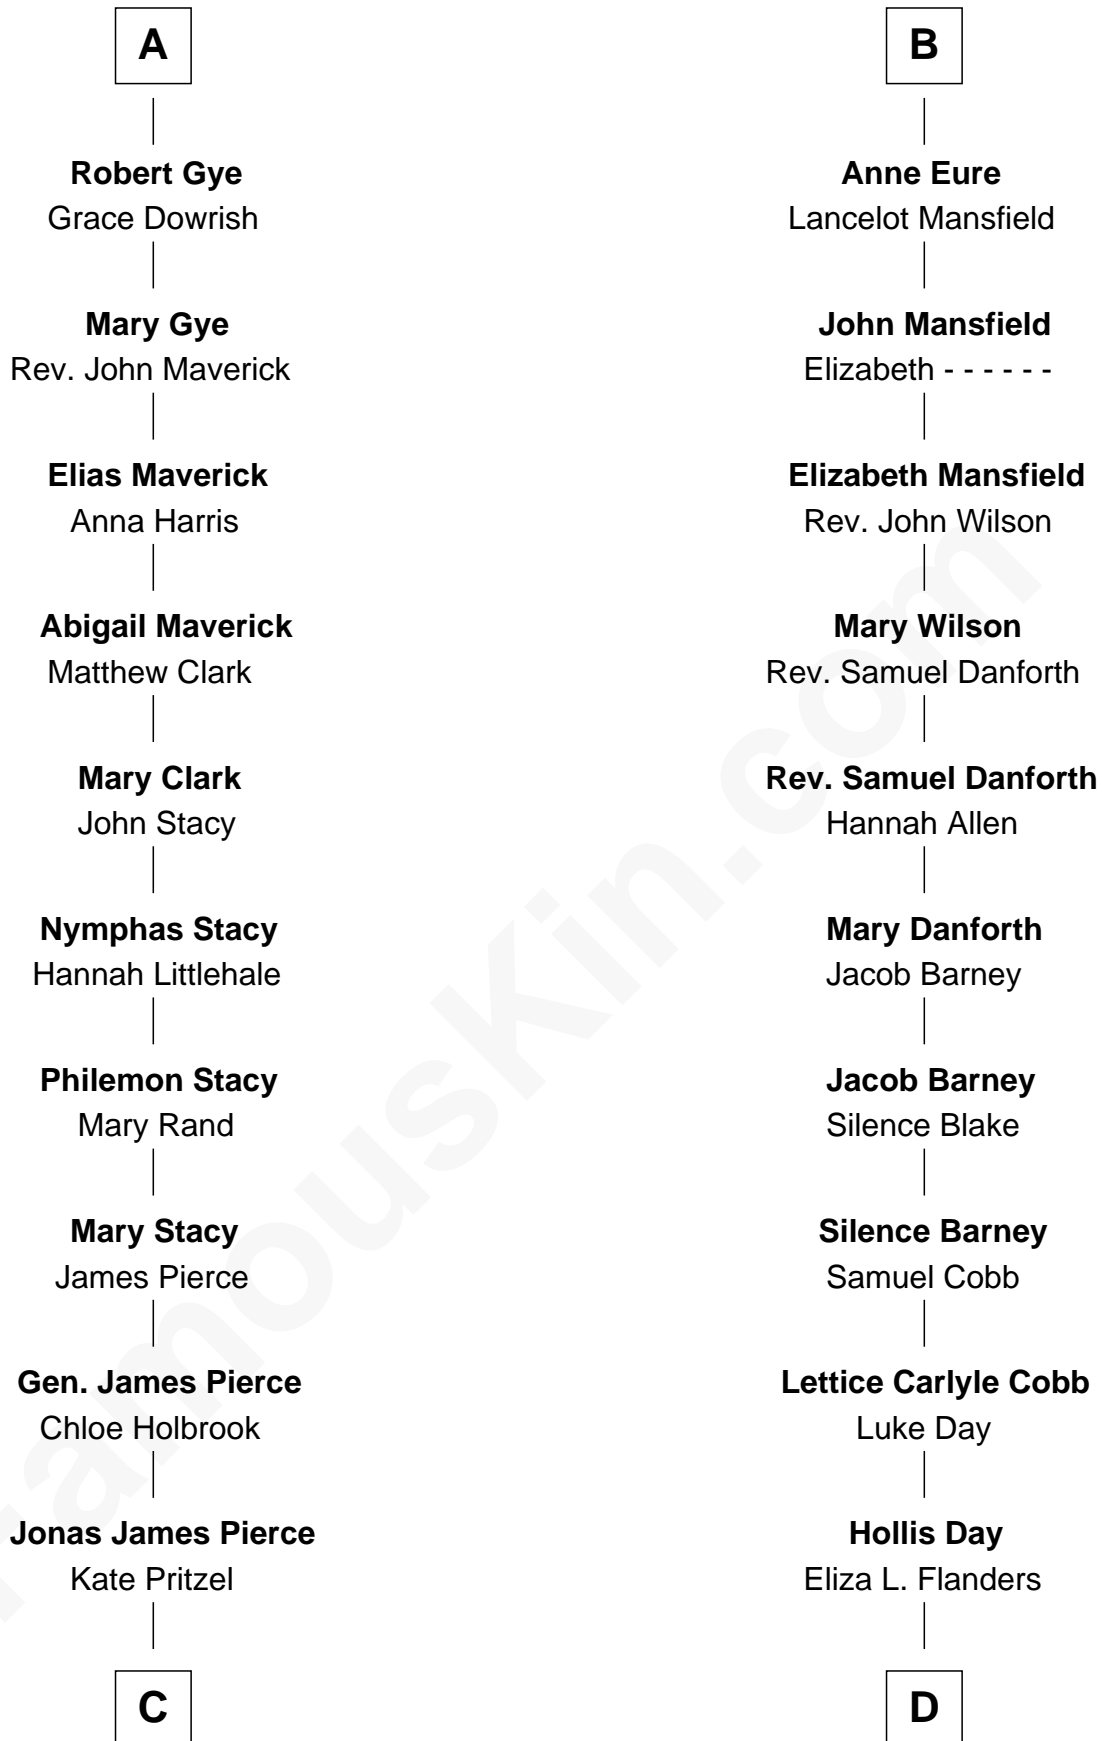

## Relationship Chart of

### Barbara (Pierce) Bush

*First Lady of President George H.W. Bush*

19th cousin of

### Sandra Day O'Connor

*First Female U.S. Supreme Court Justice*

**Edmund Fitzalan**  
Alice de Warenne

**C**

**Scott Pierce**  
Mabel Marvin

**Marvin Pierce**  
Pauline Robinson

**Barbara (Pierce) Bush**  
*First Lady of George H.W. Bush*

**D**

**Henry Clay Day**  
Alice Edith Hilton

**Henry R. Day**  
Ada Mae Wilkey

**Sandra Day O'Connor**  
*U.S. Supreme Court Justice*

FamousKin.com