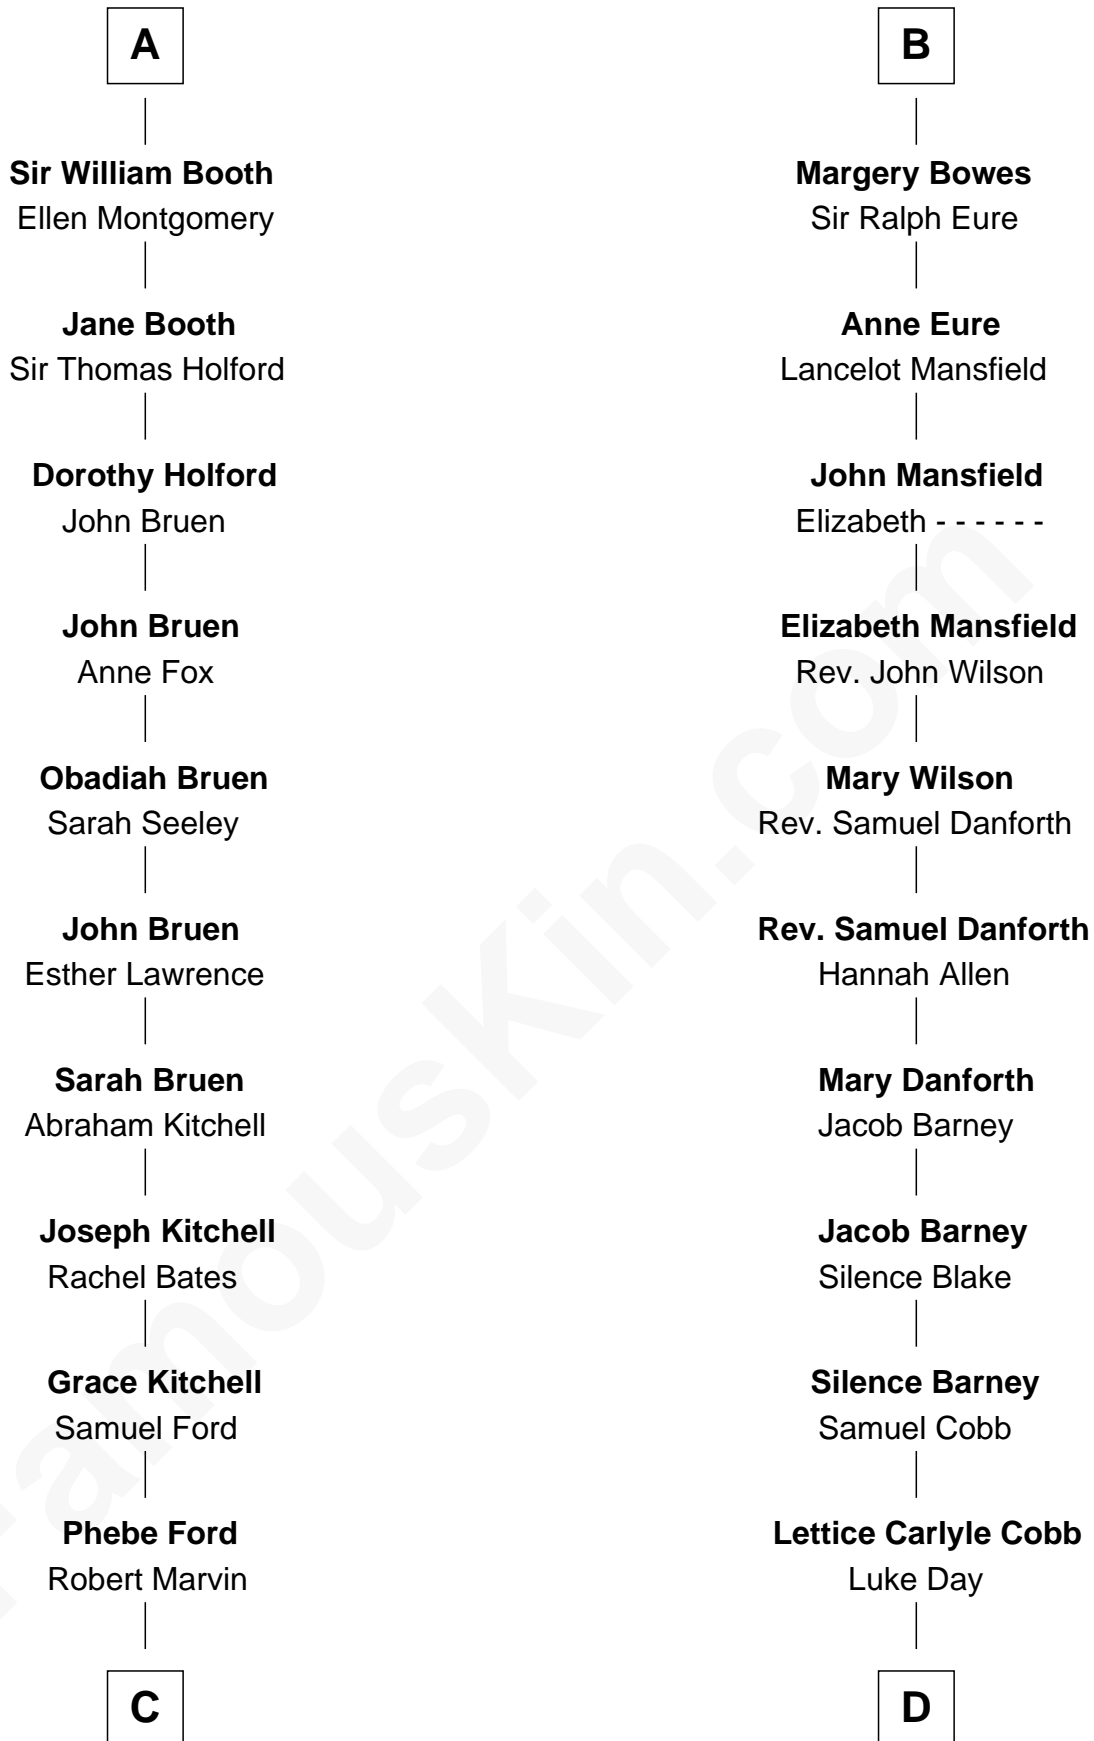

FamousKin.com

Relationship Chart of

Barbara (Pierce) Bush

First Lady of President George H.W. Bush

20th cousin 1 time removed of

Sandra Day O'Connor

First Female U.S. Supreme Court Justice

C

Samuel Ross Marvin

Julia Ann Place

Jerome Place Marvin

Martha Ann Stokes

Mabel Marvin

Scott Pierce

Marvin Pierce

Pauline Robinson

Barbara (Pierce) Bush

First Lady of George H.W. Bush

D

Hollis Day

Eliza L. Flanders

Henry Clay Day

Alice Edith Hilton

Henry R. Day