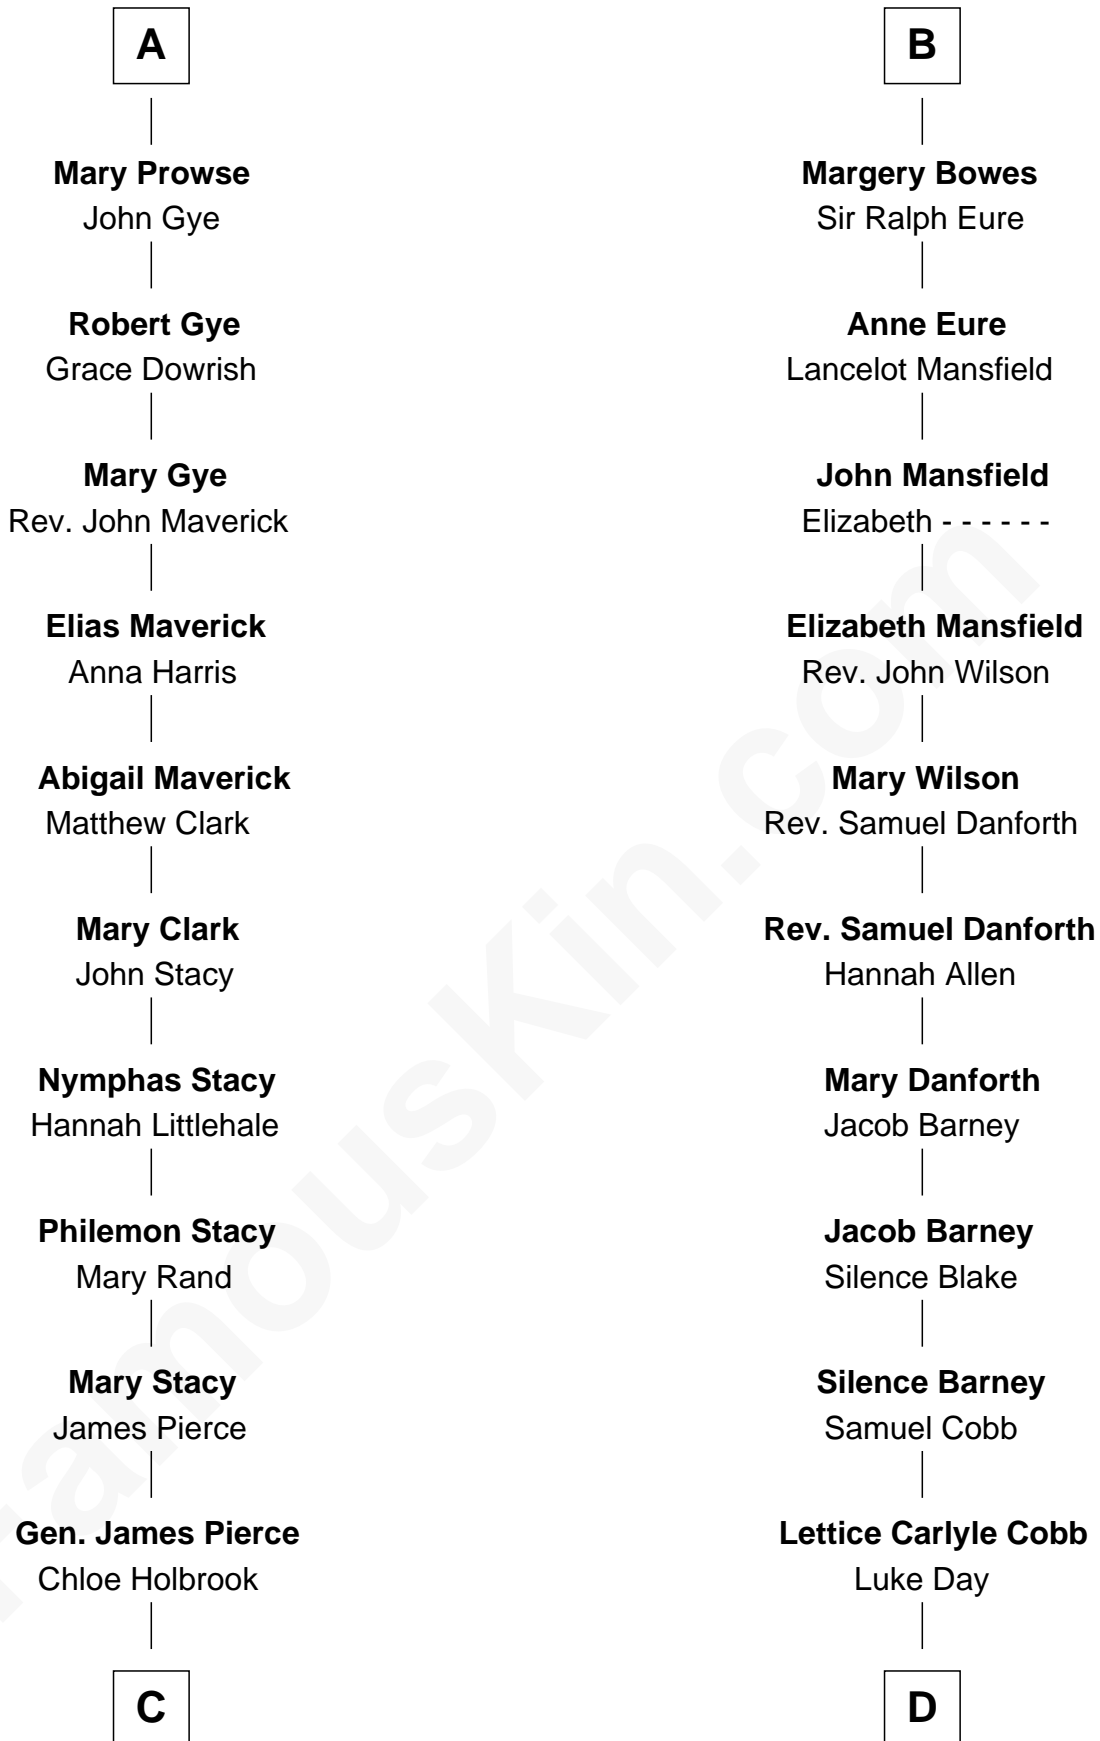

FamousKin.com
Relationship Chart of
Barbara (Pierce) Bush

First Lady of President George H.W. Bush

20th cousin of

Sandra Day O'Connor

First Female U.S. Supreme Court Justice

Sir Maurice de Berkeley

Eve la Zouche

C

Jonas James Pierce

Kate Pritzel

Scott Pierce

Mabel Marvin

Marvin Pierce

Pauline Robinson

Barbara (Pierce) Bush

First Lady of George H.W. Bush

D

Hollis Day

Eliza L. Flanders

Henry Clay Day

Alice Edith Hilton

Henry R. Day

Ada Mae Wilkey