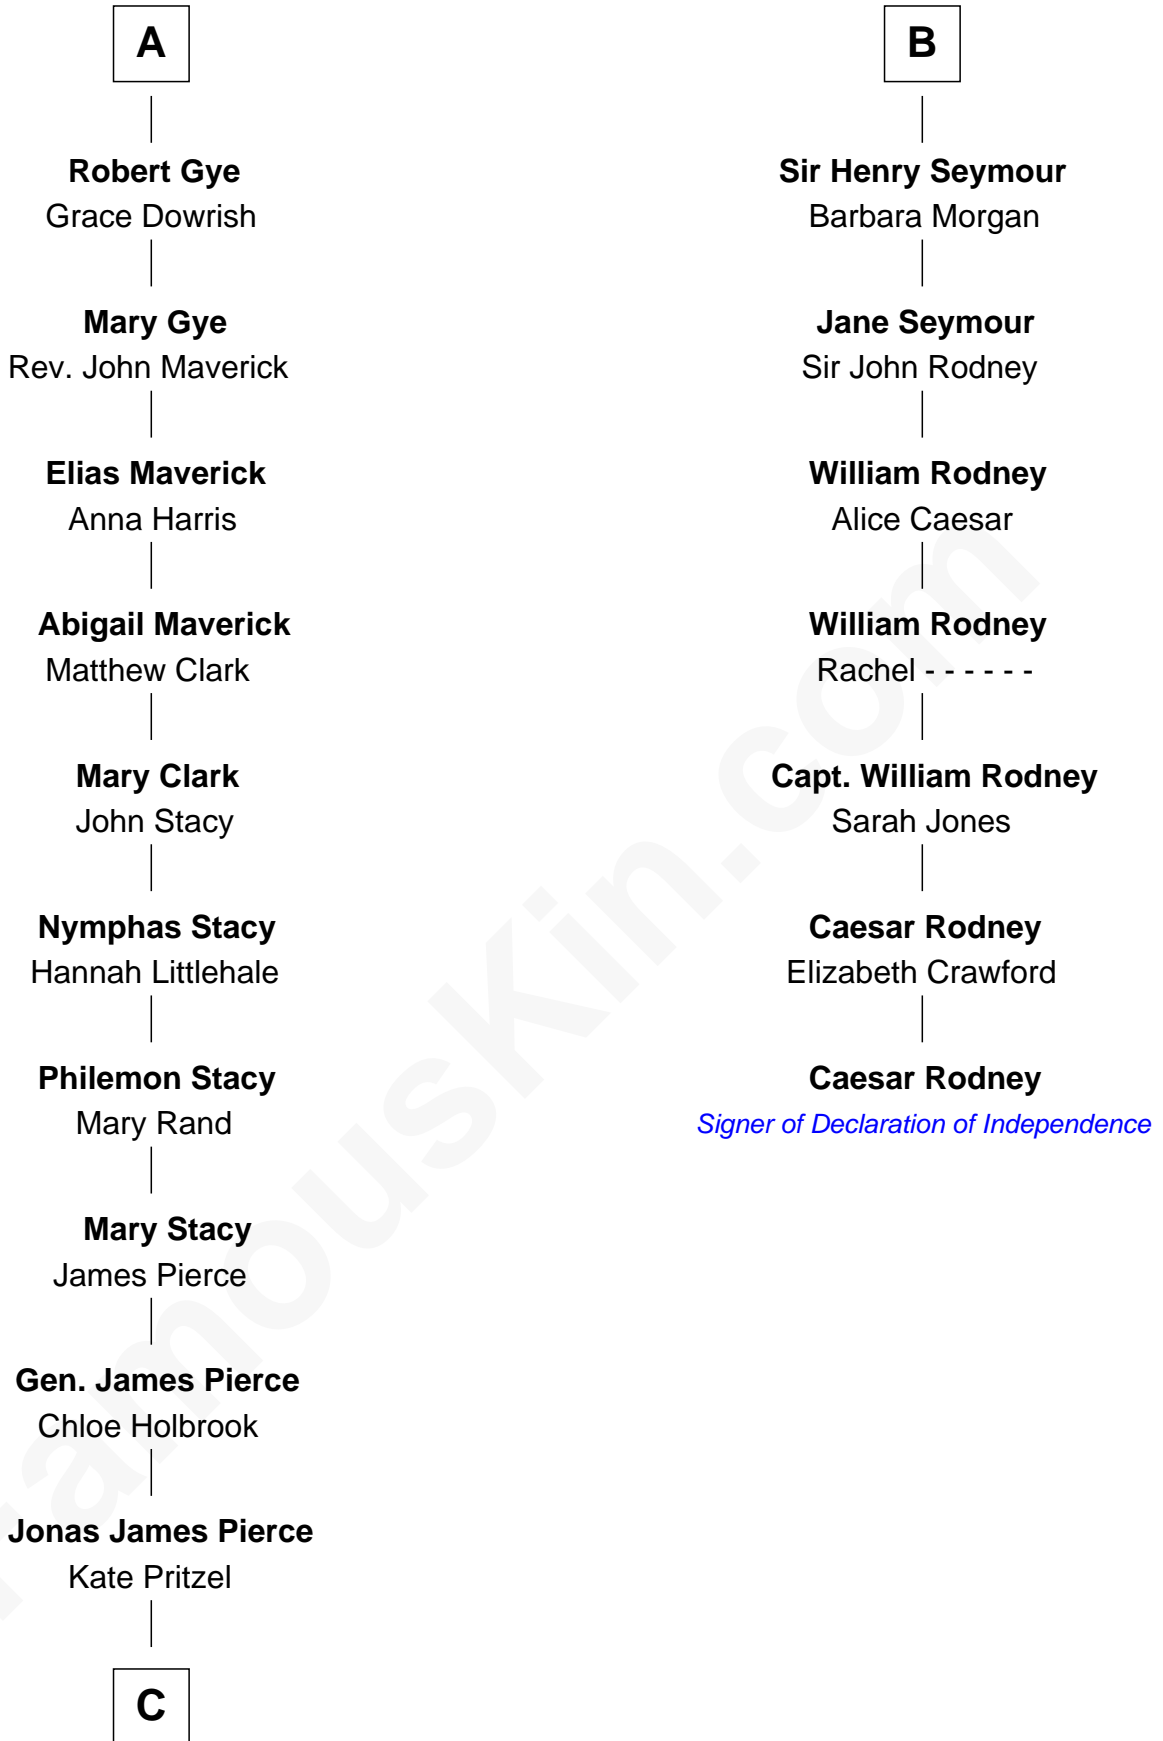

## Relationship Chart of Barbara (Pierce) Bush

*First Lady of President George H.W. Bush*

13th cousin 6 times removed of

**Caesar Rodney**

*Signer of the Declaration of Independence*

**C**

—  
**Scott Pierce**  
Mabel Marvin

—  
**Marvin Pierce**  
Pauline Robinson

—  
**Barbara (Pierce) Bush**  
*First Lady of George H.W. Bush*

FamousKin.com