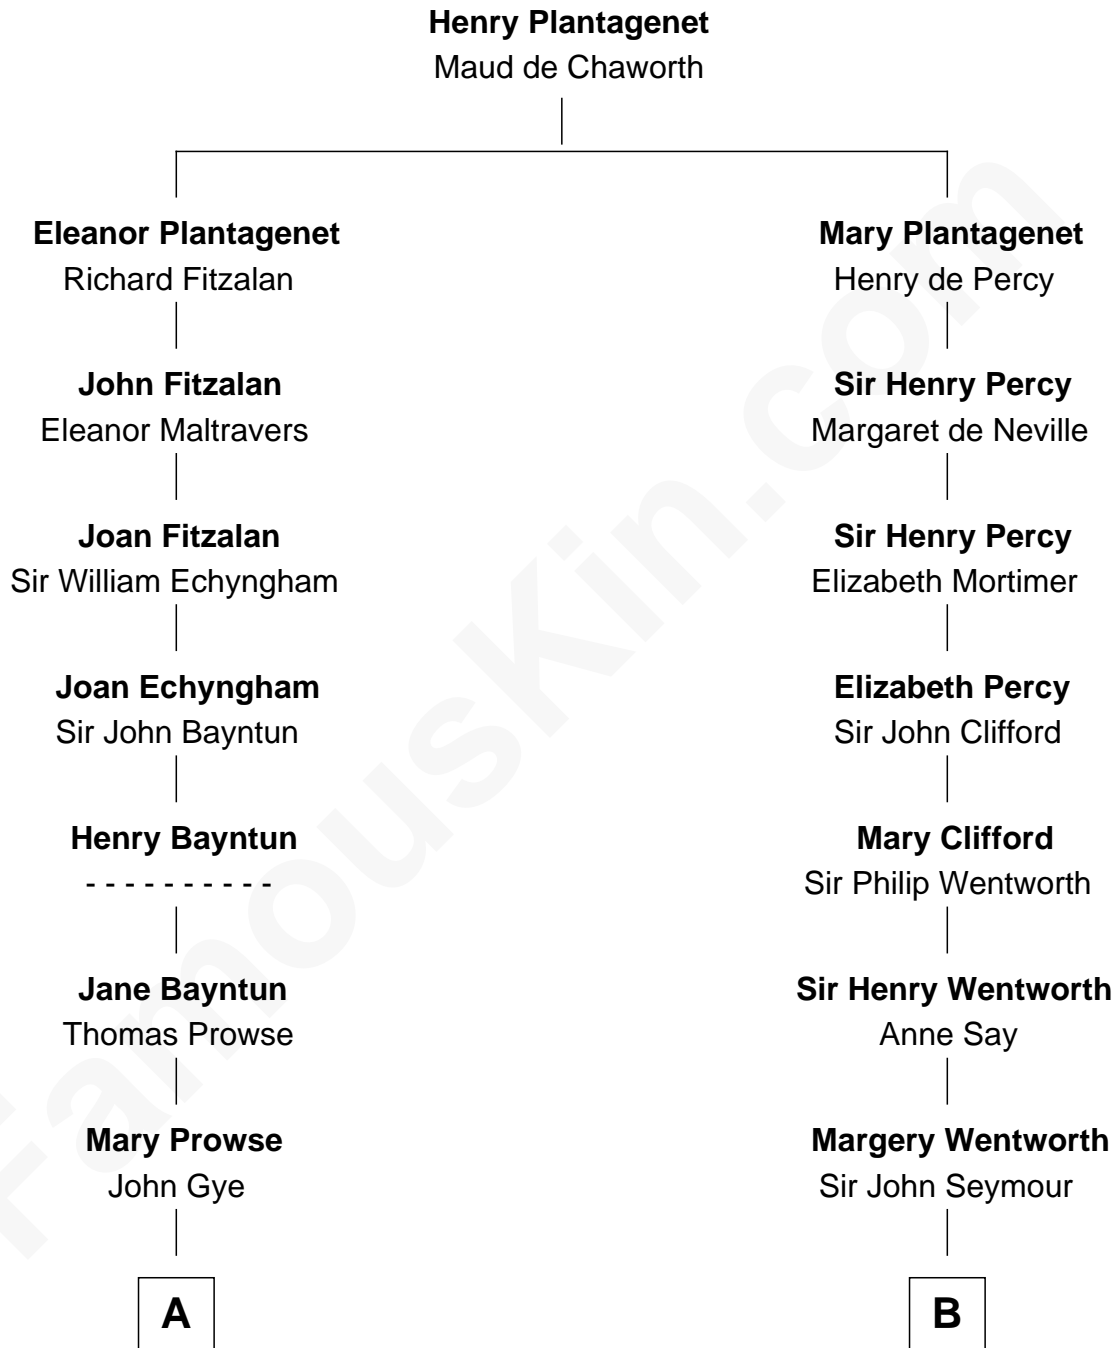

# FamousKin.com

## Relationship Chart of Barbara (Pierce) Bush

*First Lady of President George H.W. Bush*

13th cousin 6 times removed of

**Caesar Rodney**

*Signer of the Declaration of Independence*

**C**

—  
**Scott Pierce**  
Mabel Marvin

—  
**Marvin Pierce**  
Pauline Robinson

—  
**Barbara (Pierce) Bush**  
*First Lady of George H.W. Bush*

FamousKin.com