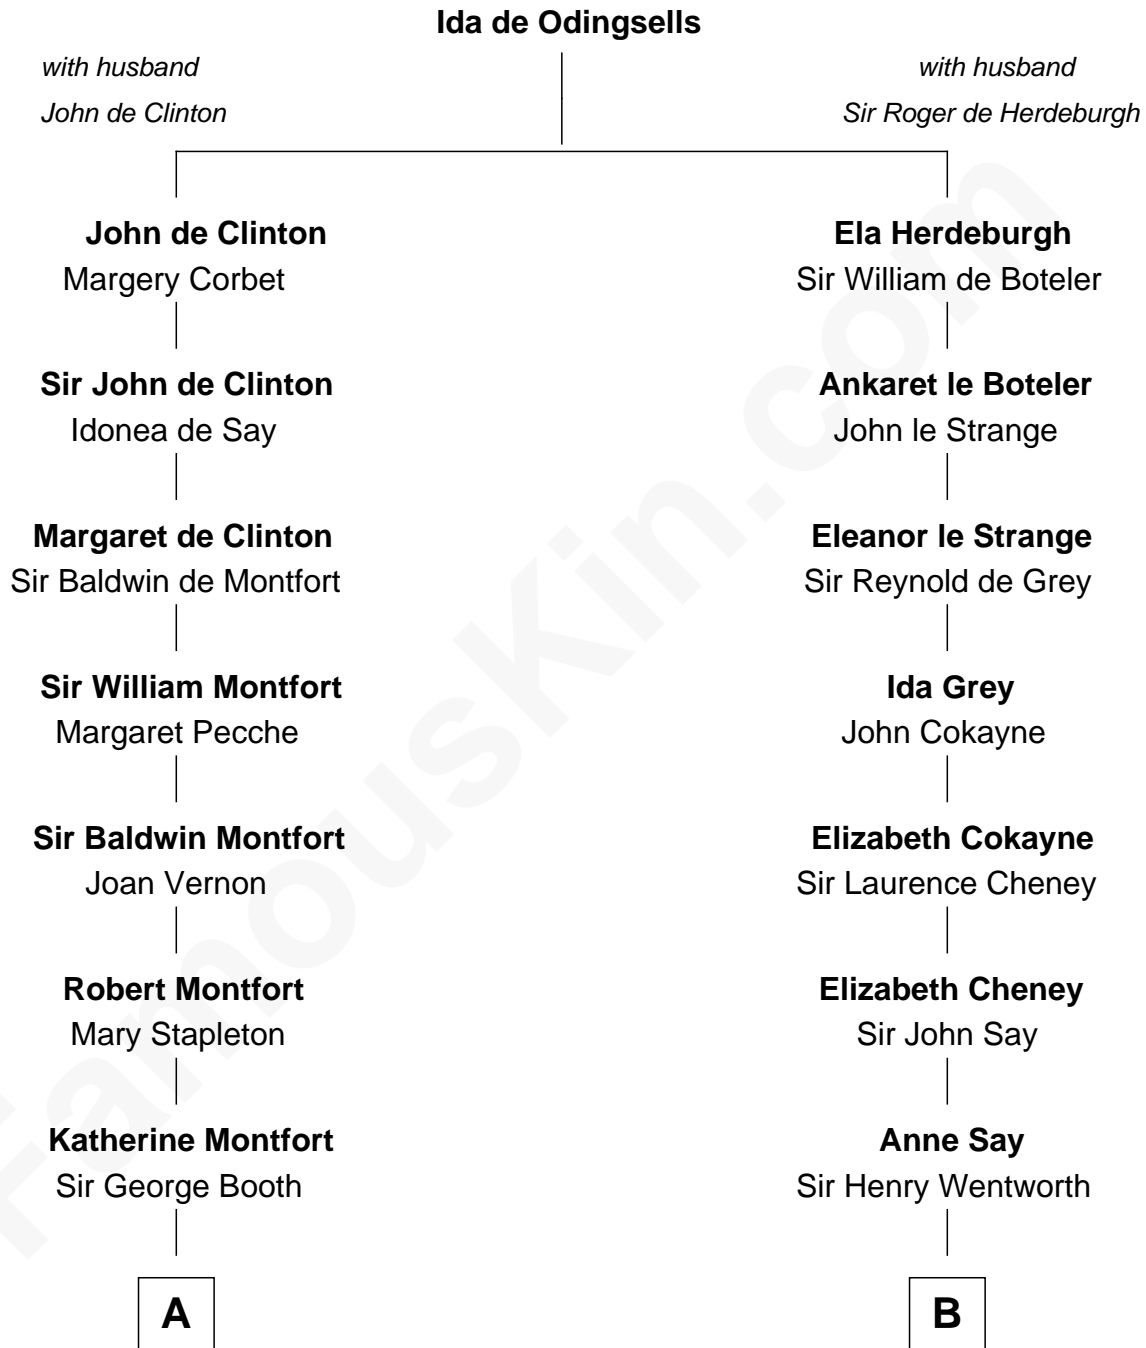

FamousKin.com

Relationship Chart of

Barbara (Pierce) Bush

First Lady of President George H.W. Bush

14th cousin 7 times removed of

Caesar Rodney

Signer of the Declaration of Independence

C

—
Samuel Ross Marvin

Julia Ann Place

—
Jerome Place Marvin

Martha Ann Stokes

—
Mabel Marvin

Scott Pierce

—
Marvin Pierce

Pauline Robinson

—
Barbara (Pierce) Bush

First Lady of George H.W. Bush

FamousKin.com