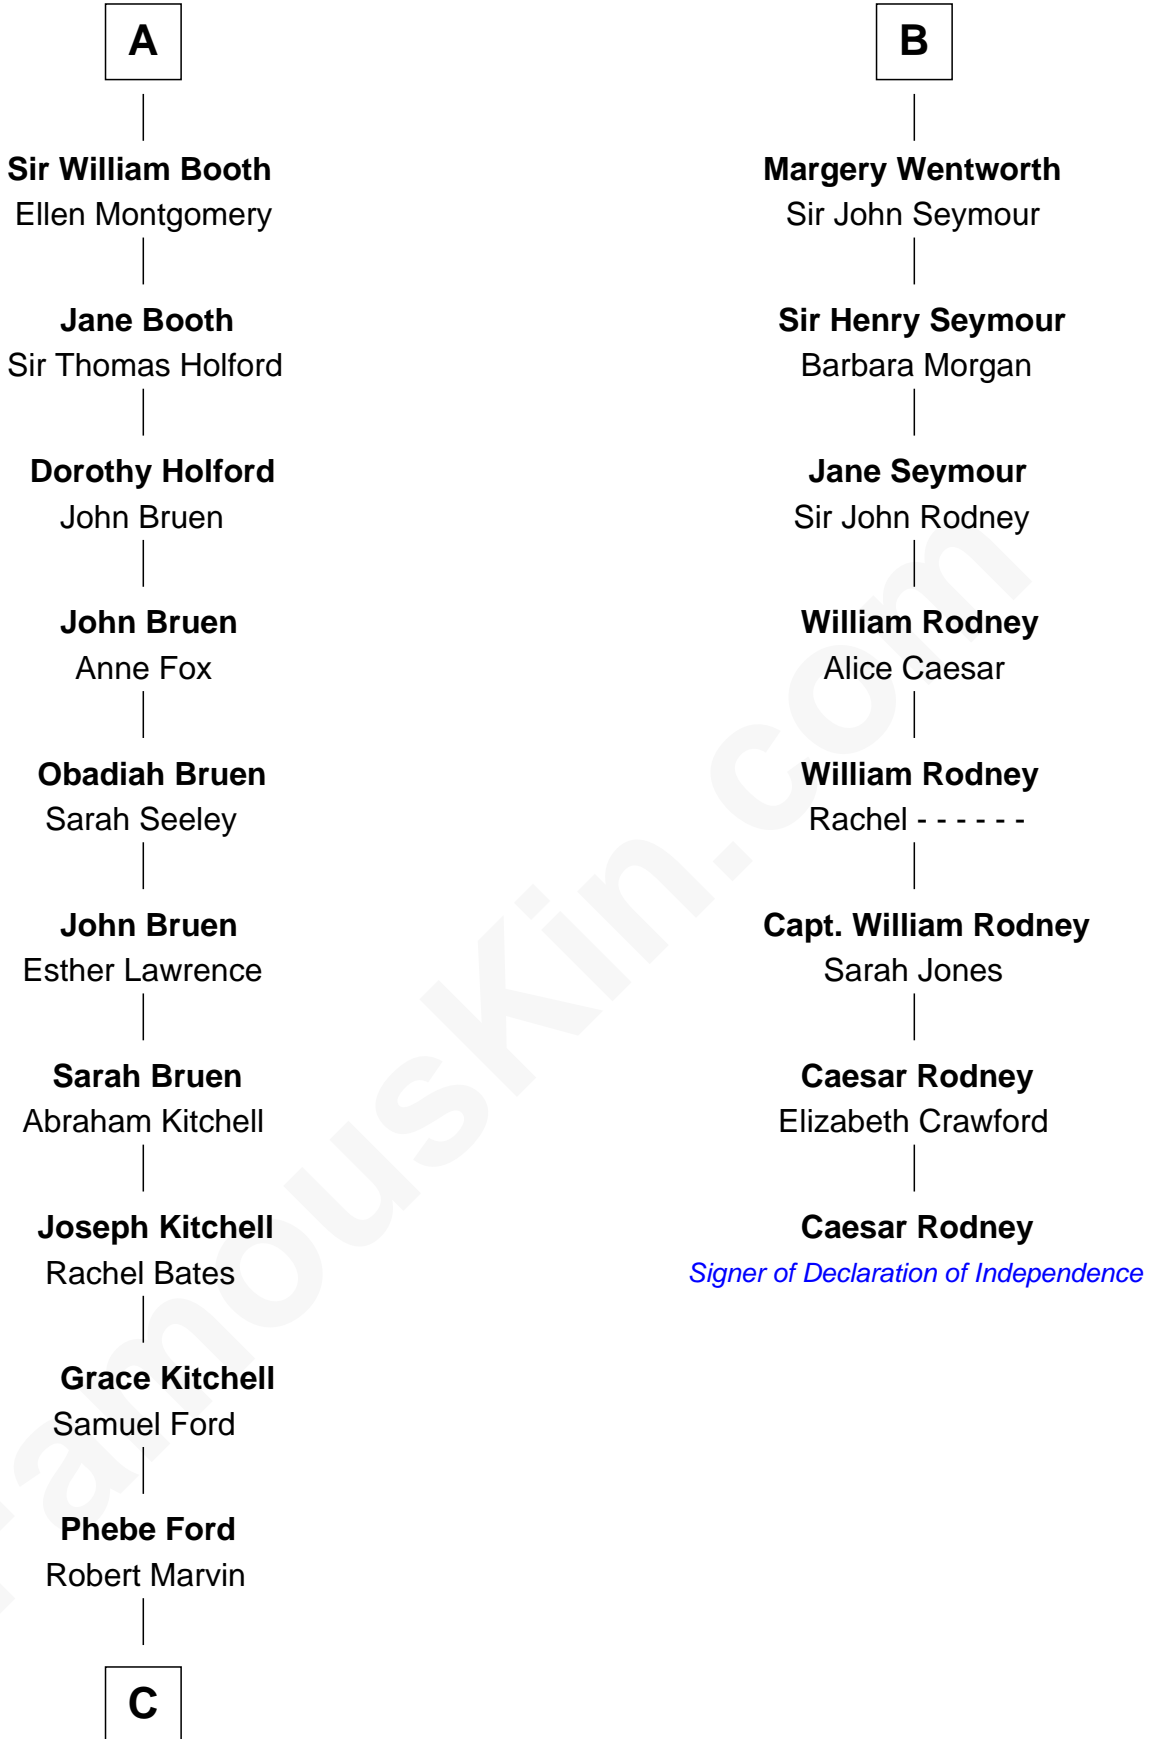

FamousKin.com

Relationship Chart of

Barbara (Pierce) Bush

First Lady of President George H.W. Bush

14th cousin 7 times removed of

Caesar Rodney

Signer of the Declaration of Independence

C

—
Samuel Ross Marvin

Julia Ann Place

—
Jerome Place Marvin

Martha Ann Stokes

—
Mabel Marvin

Scott Pierce

—
Marvin Pierce

Pauline Robinson