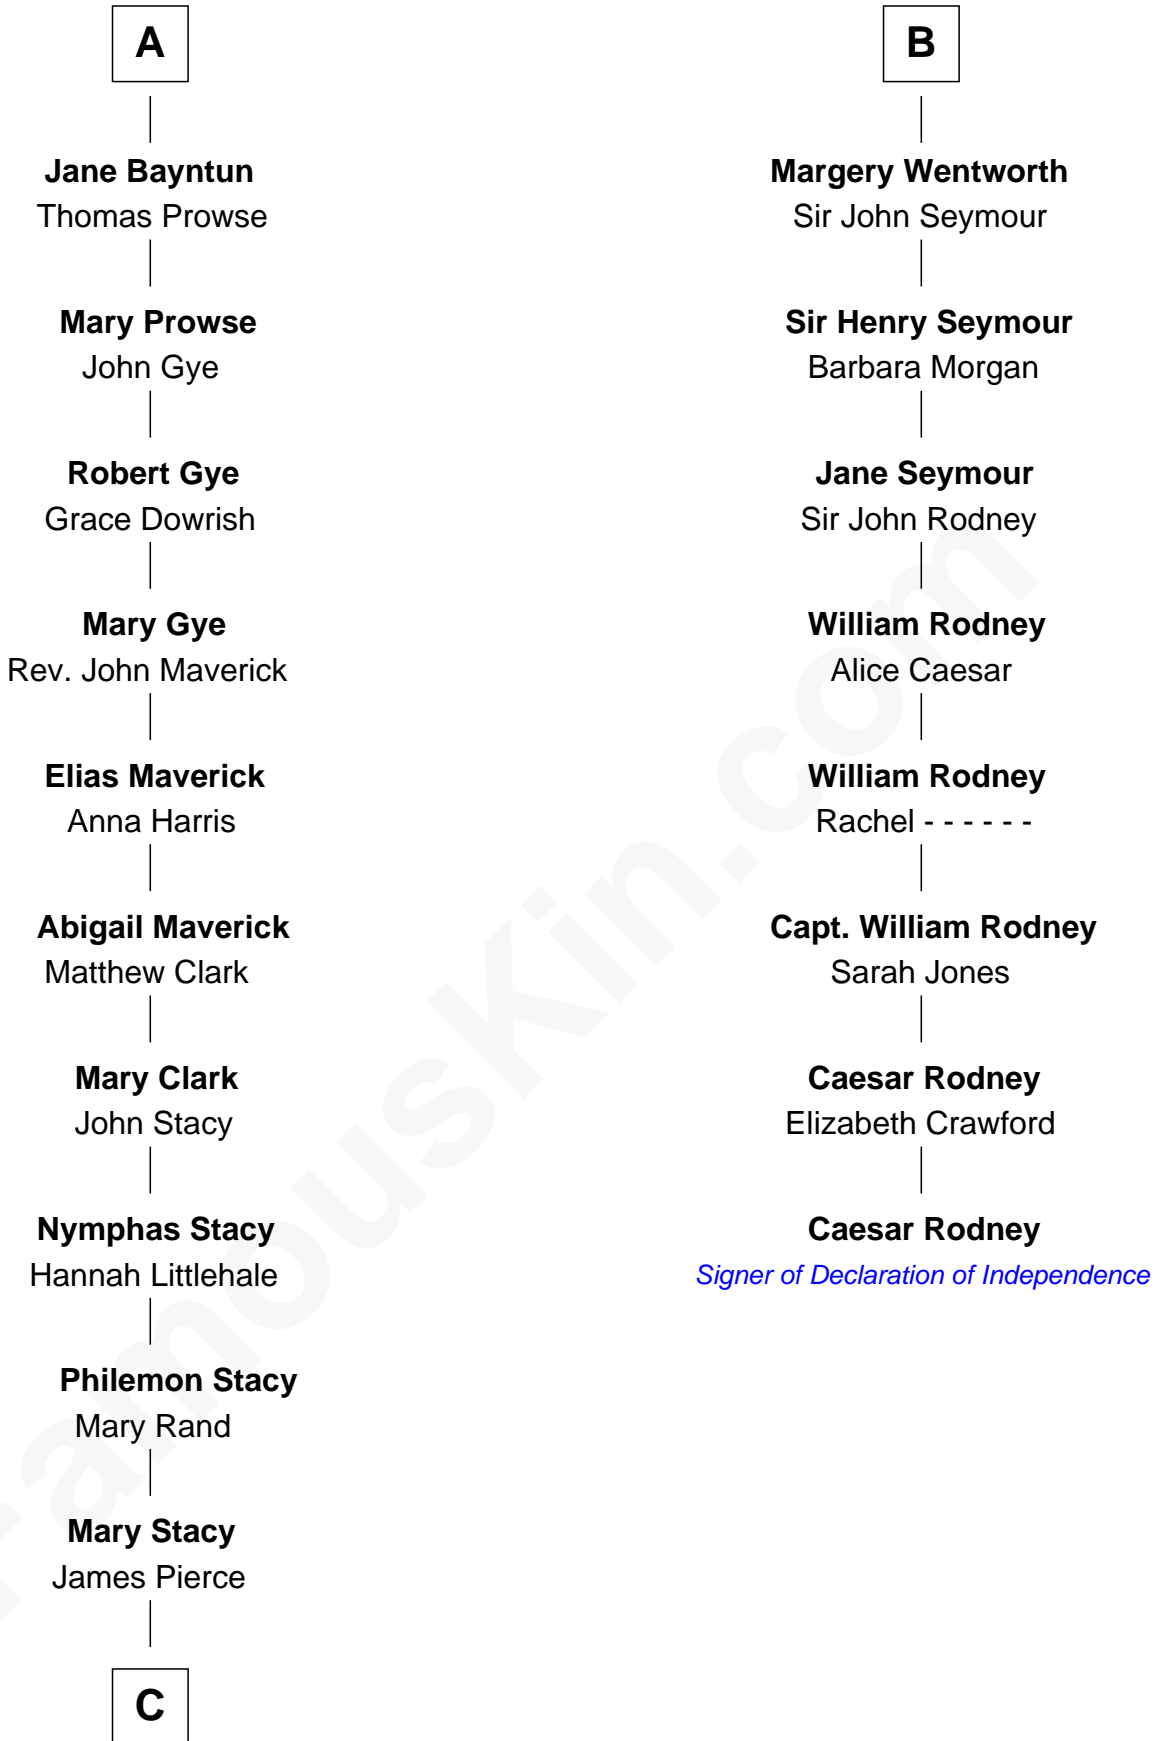

## Relationship Chart of Barbara (Pierce) Bush

*First Lady of President George H.W. Bush*

14th cousin 7 times removed of

**Caesar Rodney**

*Signer of the Declaration of Independence*

**C**

—  
**Gen. James Pierce**

Chloe Holbrook

—  
**Jonas James Pierce**

Kate Pritzel

—  
**Scott Pierce**

Mabel Marvin

—  
**Marvin Pierce**

Pauline Robinson

—  
**Barbara (Pierce) Bush**

*First Lady of George H.W. Bush*