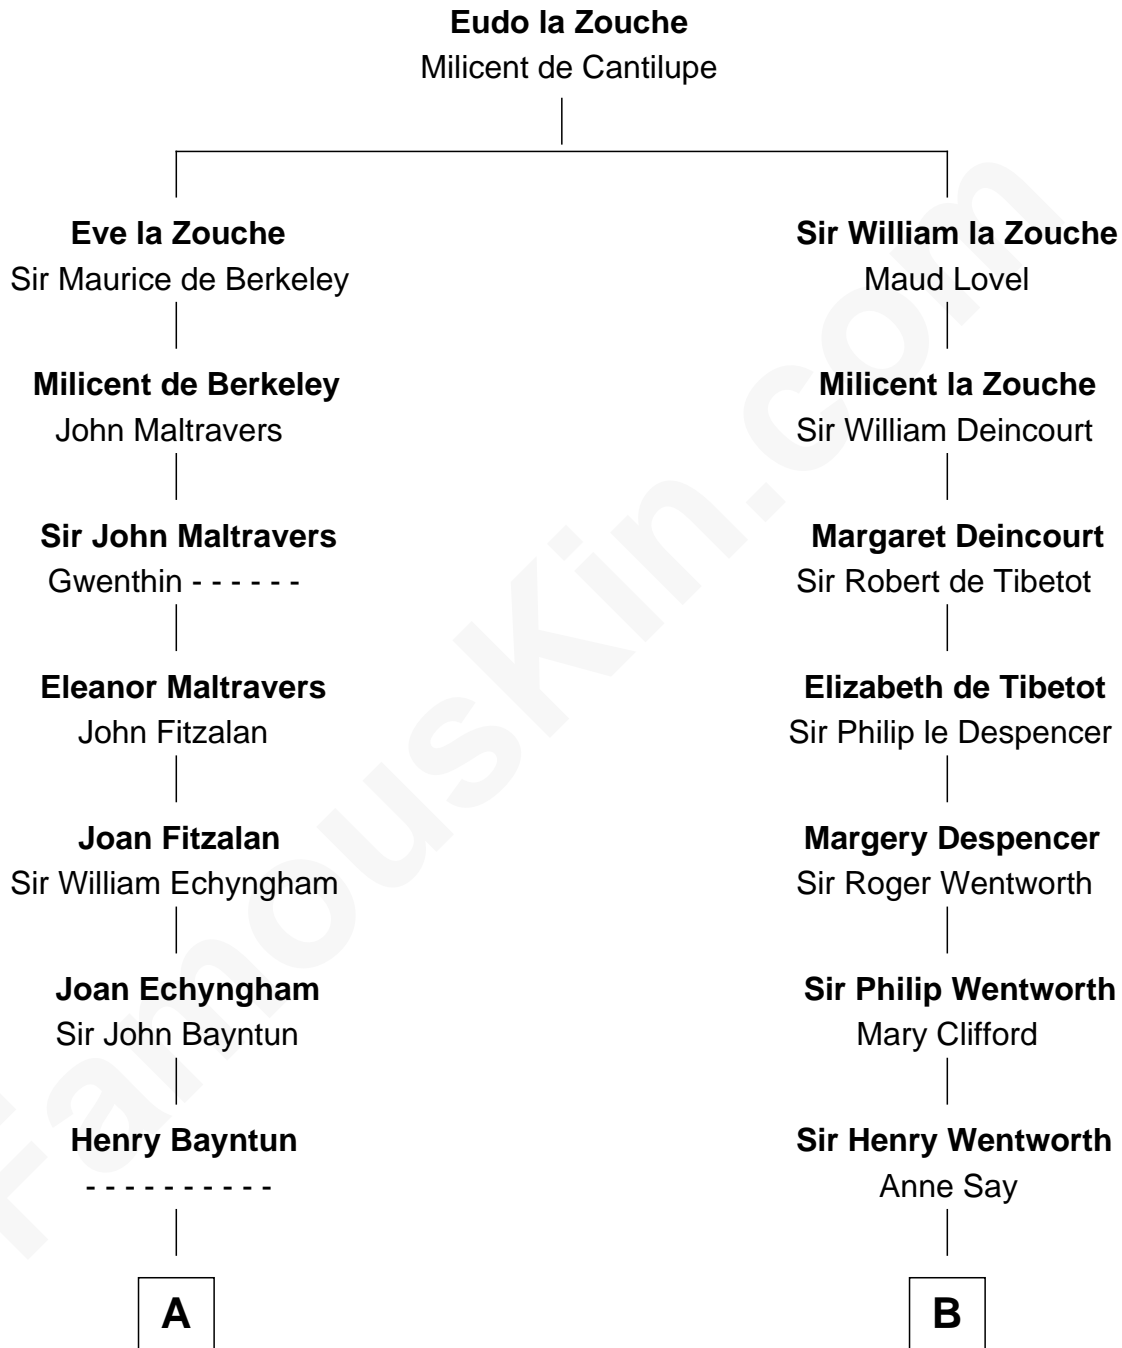

# FamousKin.com

## Relationship Chart of Barbara (Pierce) Bush

*First Lady of President George H.W. Bush*

14th cousin 7 times removed of

**Caesar Rodney**

*Signer of the Declaration of Independence*

**C**

—  
**Gen. James Pierce**

*First Lady of George H.W. Bush*