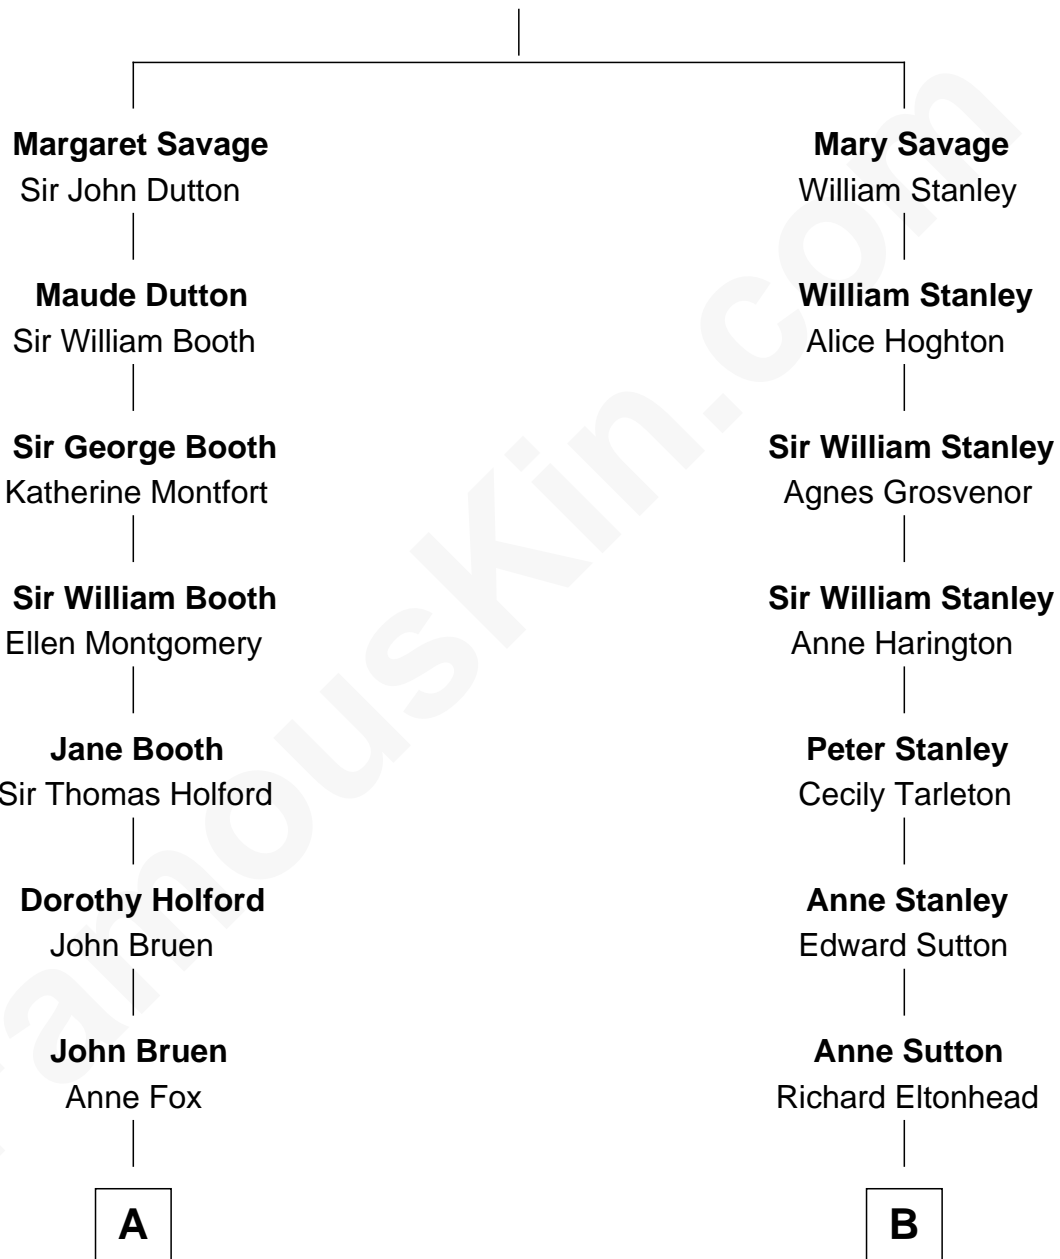

FamousKin.com

Relationship Chart of Barbara (Pierce) Bush

First Lady of President George H.W. Bush

17th cousin 3 times removed of

Brad Pitt
Movie Actor

Sir John Savage
Maud de Swinnerton

C

Etta Coleman Williams

Emery A. Hillhouse

Hal Knox Hillhouse

Clara Mae Bell

Jane Etta Hillhouse

William Alvin Pitt

Brad Pitt

Movie Actor

FamousKin.com