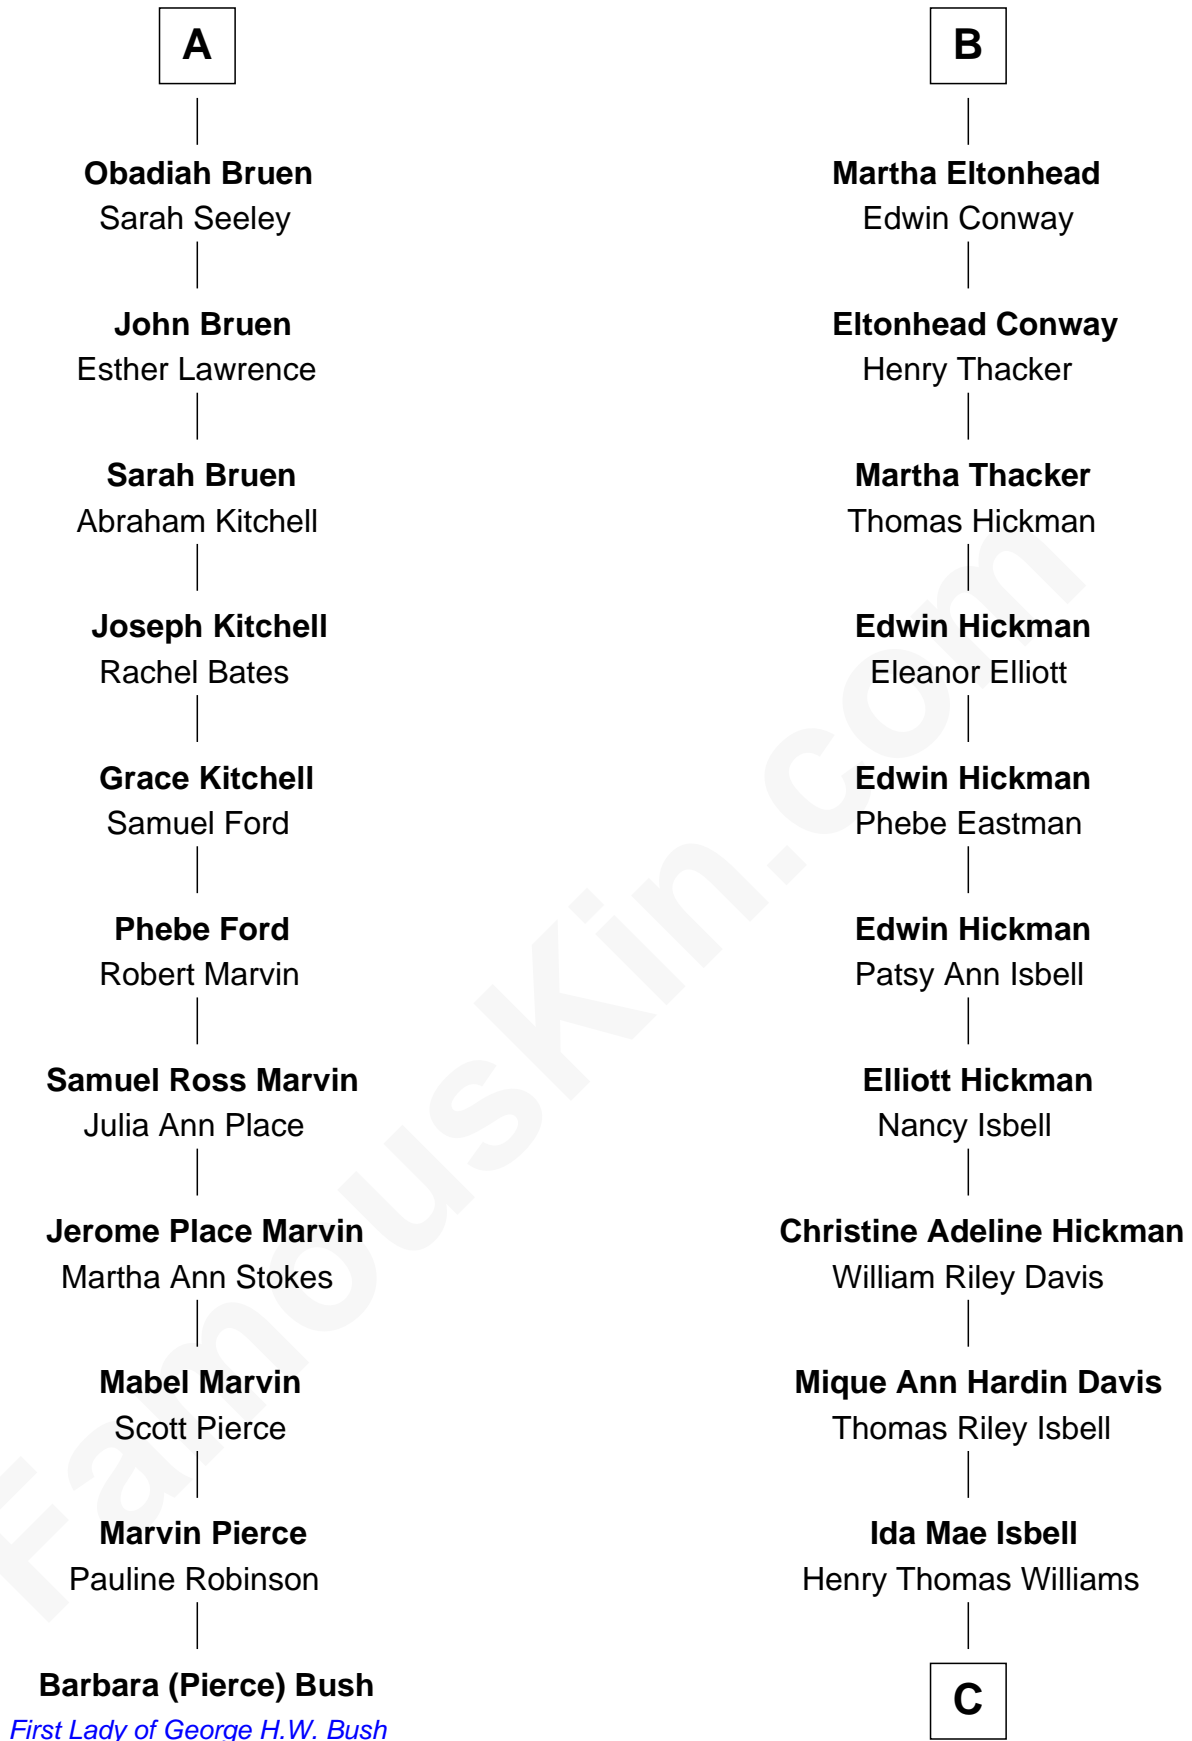

FamousKin.com

Relationship Chart of Barbara (Pierce) Bush

First Lady of President George H.W. Bush

17th cousin 3 times removed of

Brad Pitt
Movie Actor

Sir John Savage
Maud de Swinnerton

C

Etta Coleman Williams

Emery A. Hillhouse

Hal Knox Hillhouse

Clara Mae Bell

Jane Etta Hillhouse

William Alvin Pitt

Brad Pitt

Movie Actor

FamousKin.com