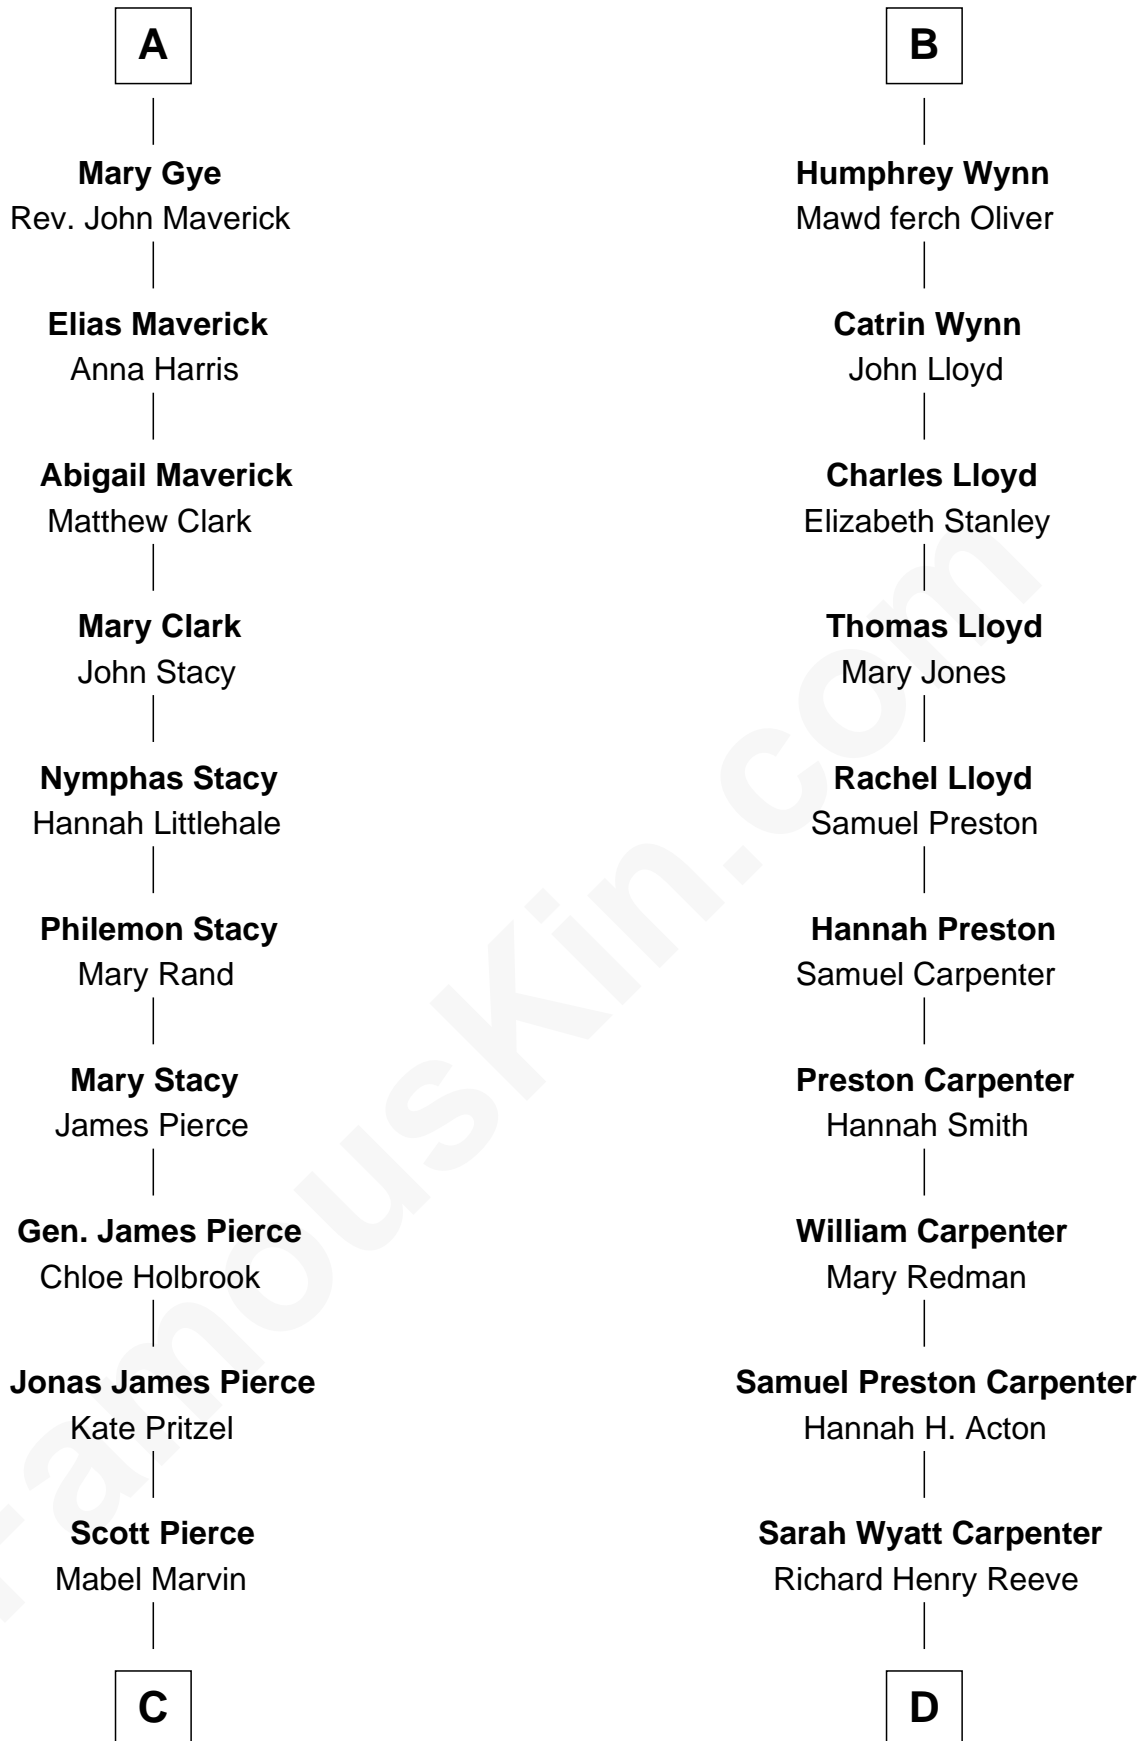

FamousKin.com

Relationship Chart of

Barbara (Pierce) Bush

First Lady of President George H.W. Bush

18th cousin 2 times removed of

Christopher Reeve
Movie Actor

C

Marvin Pierce
Pauline Robinson

Barbara (Pierce) Bush
First Lady of George H.W. Bush

D

Augustus Henry Reeve
Margaretta Willis Baldwin

Richard Henry Reeve
Anne Conrad D'Olier

Franklin D'Olier Reeve
Barbara Pitney Lamb

Christopher Reeve
Movie Actor