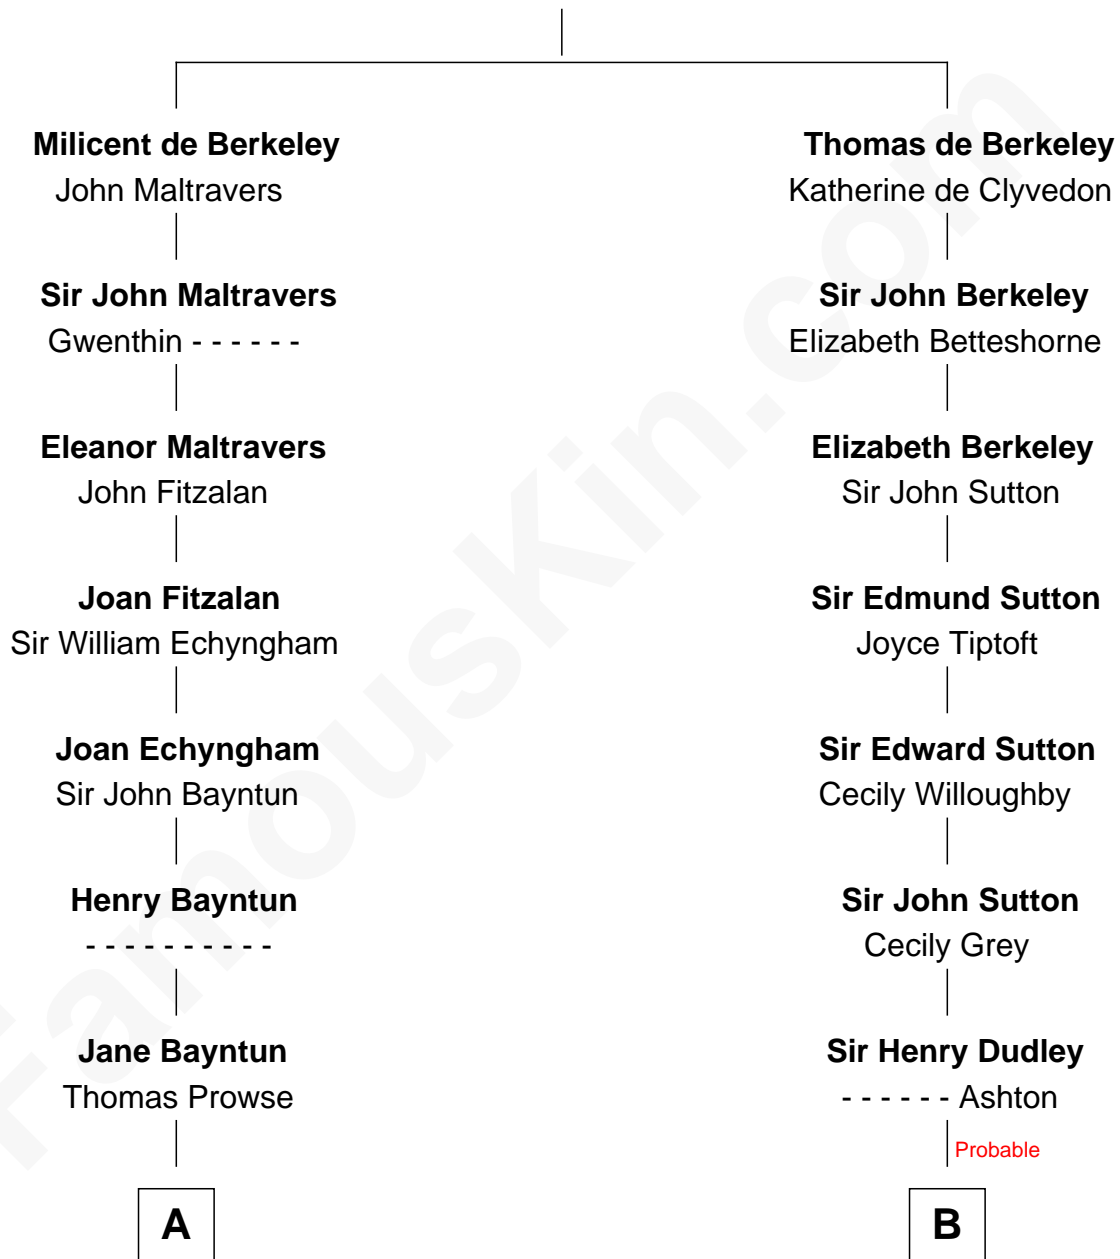

FamousKin.com

Relationship Chart of

Barbara (Pierce) Bush

First Lady of President George H.W. Bush

20th cousin of

Christopher Reeve

Movie Actor

Sir Maurice de Berkeley

Eve la Zouche

C

Jonas James Pierce

Kate Pritzel

Scott Pierce

Mabel Marvin

Marvin Pierce

Pauline Robinson