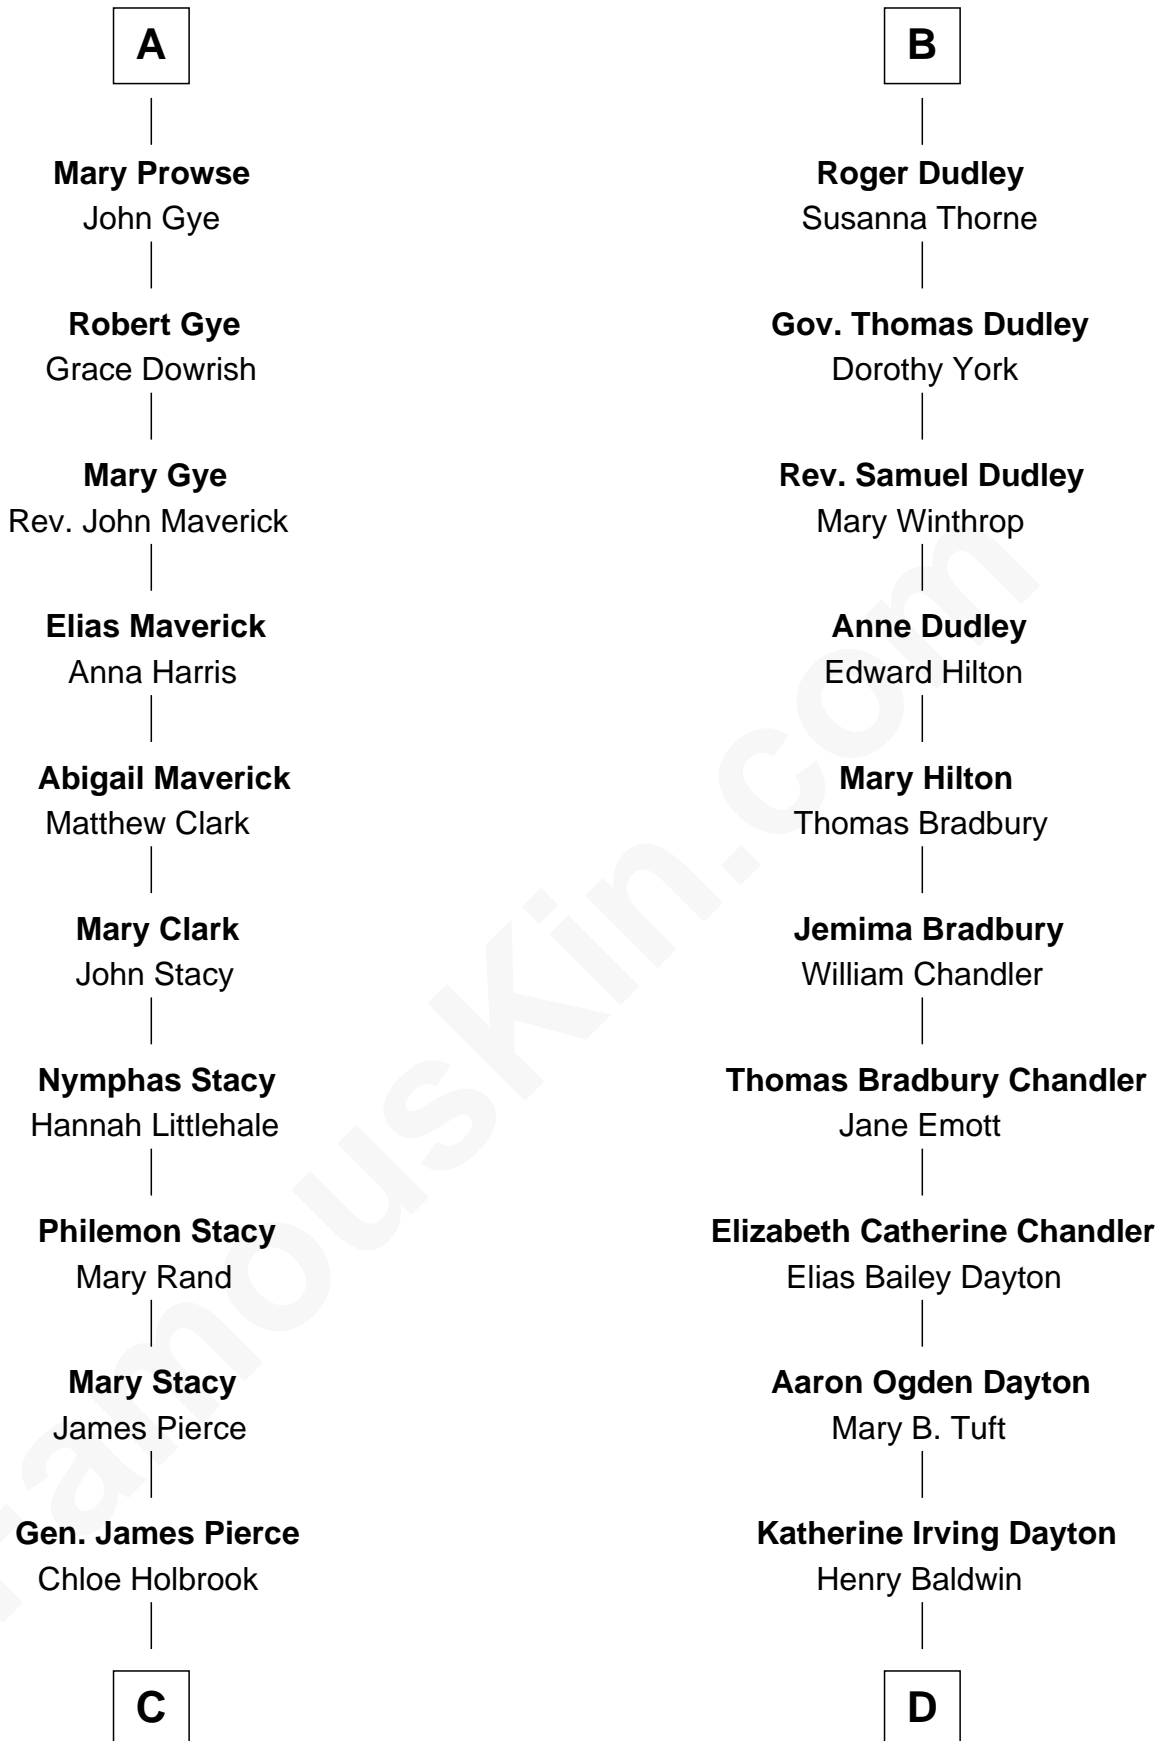

FamousKin.com

Relationship Chart of

Barbara (Pierce) Bush

First Lady of President George H.W. Bush

20th cousin of

Christopher Reeve

Movie Actor

Sir Maurice de Berkeley

Eve la Zouche

C

Jonas James Pierce

Kate Pritzel

Scott Pierce

Mabel Marvin

Marvin Pierce

Pauline Robinson

Barbara (Pierce) Bush

First Lady of George H.W. Bush

D

Margaretta Willis Baldwin

Augustus Henry Reeve

Richard Henry Reeve

Anne Conrad D'Olier

Franklin D'Olier Reeve