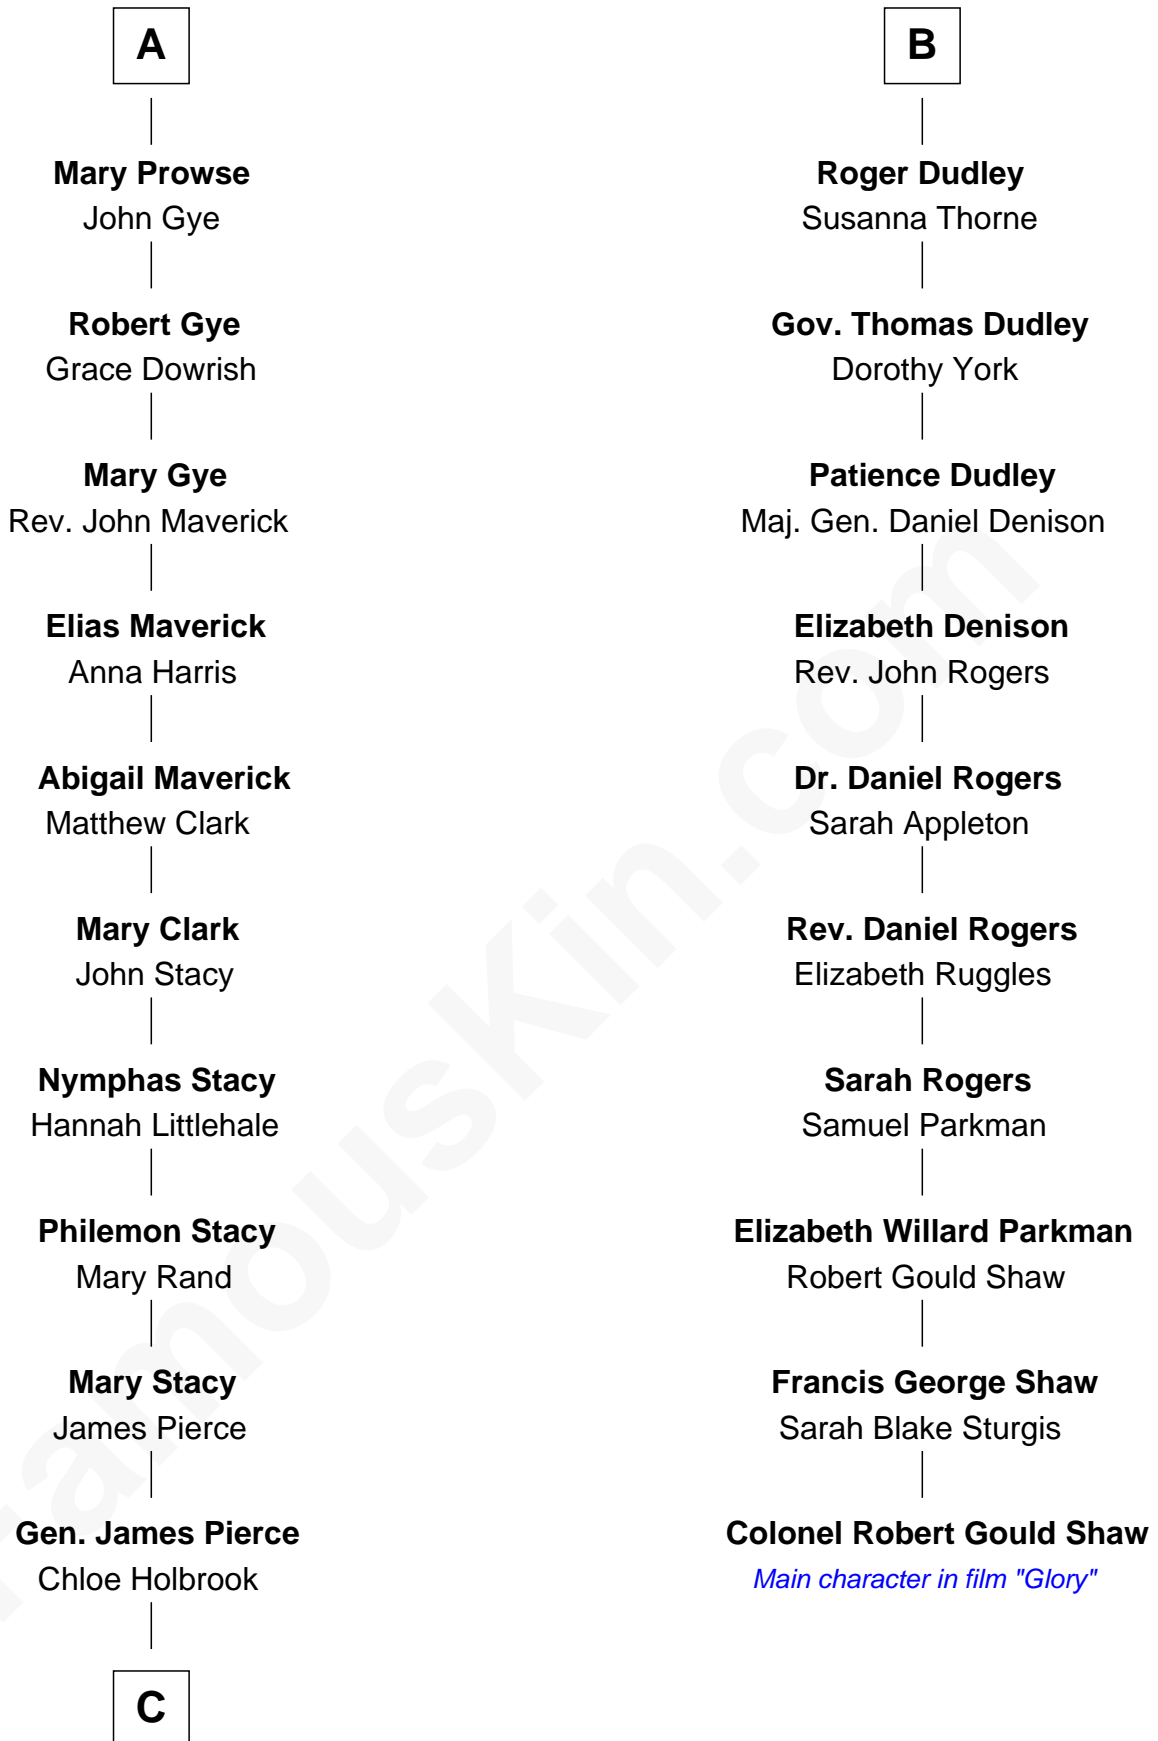

FamousKin.com

Relationship Chart of Barbara (Pierce) Bush

First Lady of President George H.W. Bush

16th cousin 4 times removed of

Colonel Robert Gould Shaw

U.S. Civil War leader of film "Glory" fame

Sir Maurice de Berkeley

Eve la Zouche

C

—
Jonas James Pierce

Kate Pritzel

—
Scott Pierce

Mabel Marvin

—
Marvin Pierce

Pauline Robinson

—
Barbara (Pierce) Bush

First Lady of George H.W. Bush

FamousKin.com