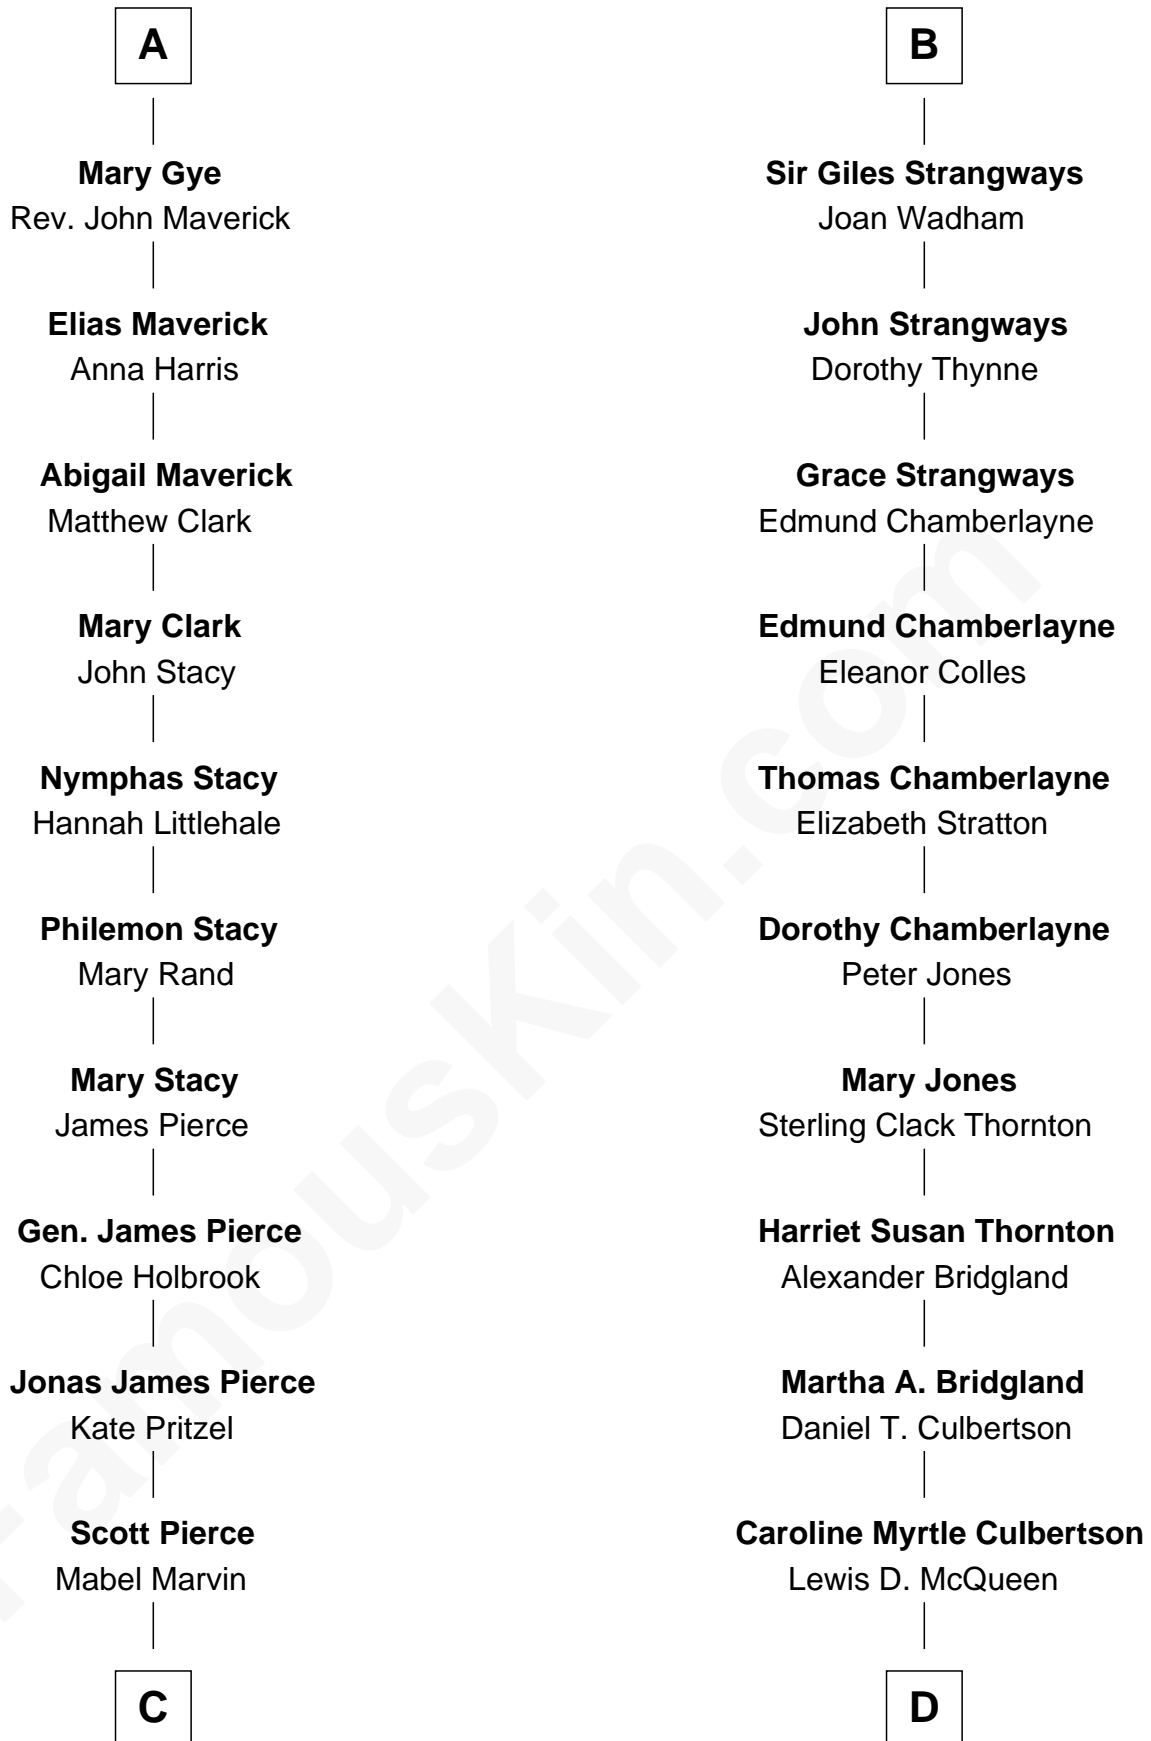

## Relationship Chart of

### Barbara (Pierce) Bush

*First Lady of President George H.W. Bush*

18th cousin of

### Steve McQueen

*Movie Actor*

**Richard Fitzalan**  
Eleanor Plantagenet

**C**

**Marvin Pierce**  
Pauline Robinson

**Barbara (Pierce) Bush**  
*First Lady of George H.W. Bush*

**D**

**William Terence McQueen**  
Julian Crawford