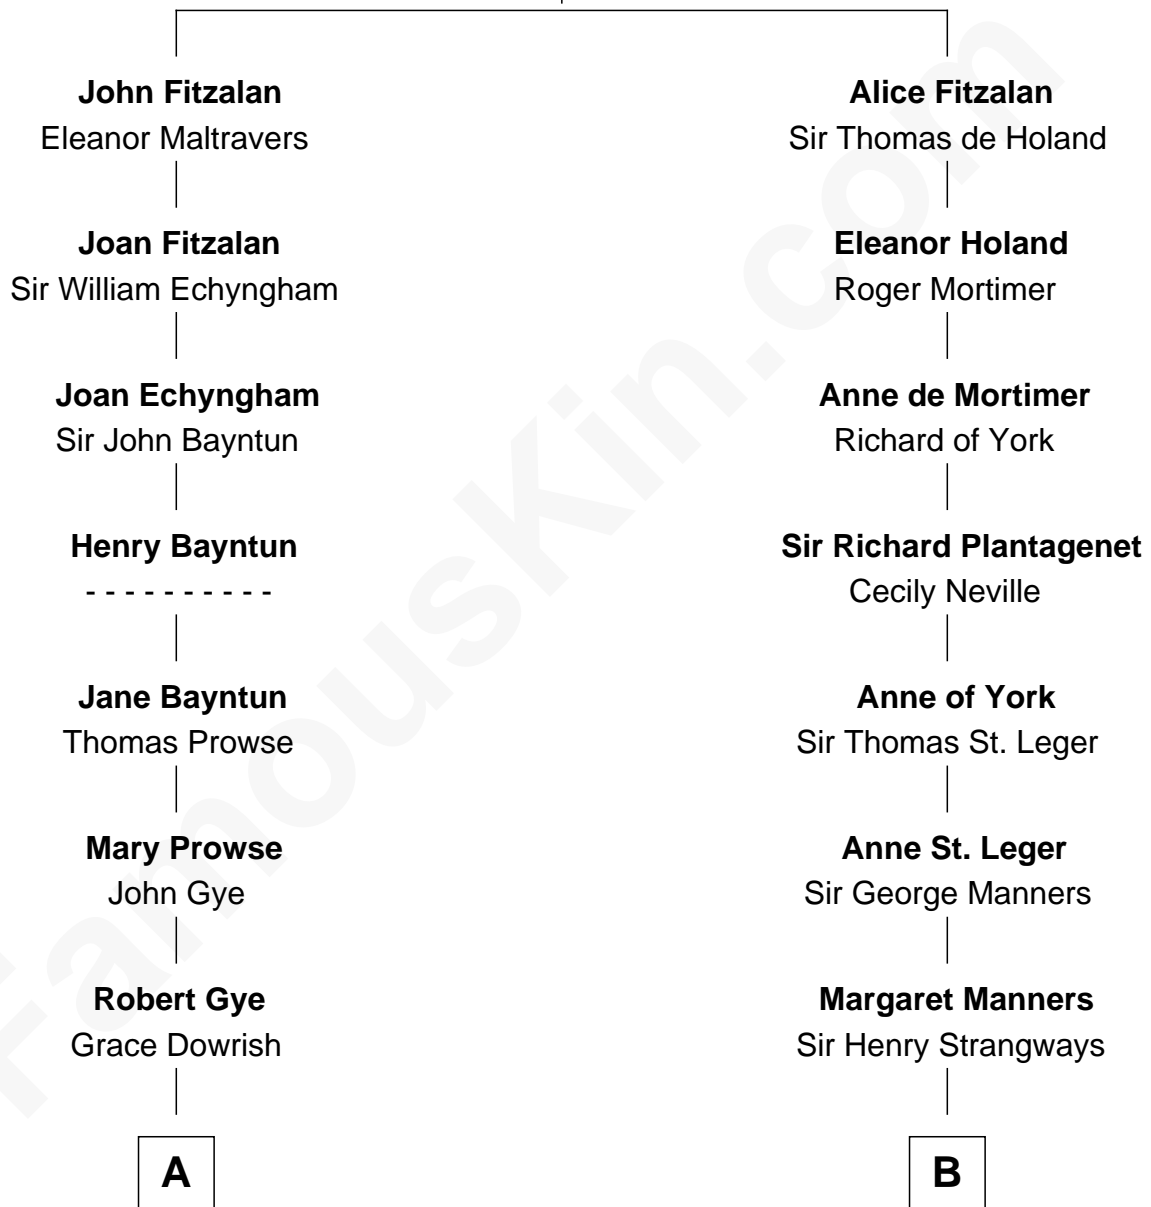

## Relationship Chart of

### Barbara (Pierce) Bush

*First Lady of President George H.W. Bush*

18th cousin of

### Steve McQueen

*Movie Actor*

**Richard Fitzalan**  
Eleanor Plantagenet

**C**

**Marvin Pierce**  
Pauline Robinson

**Barbara (Pierce) Bush**  
*First Lady of George H.W. Bush*

**D**

**William Terence McQueen**  
Julian Crawford