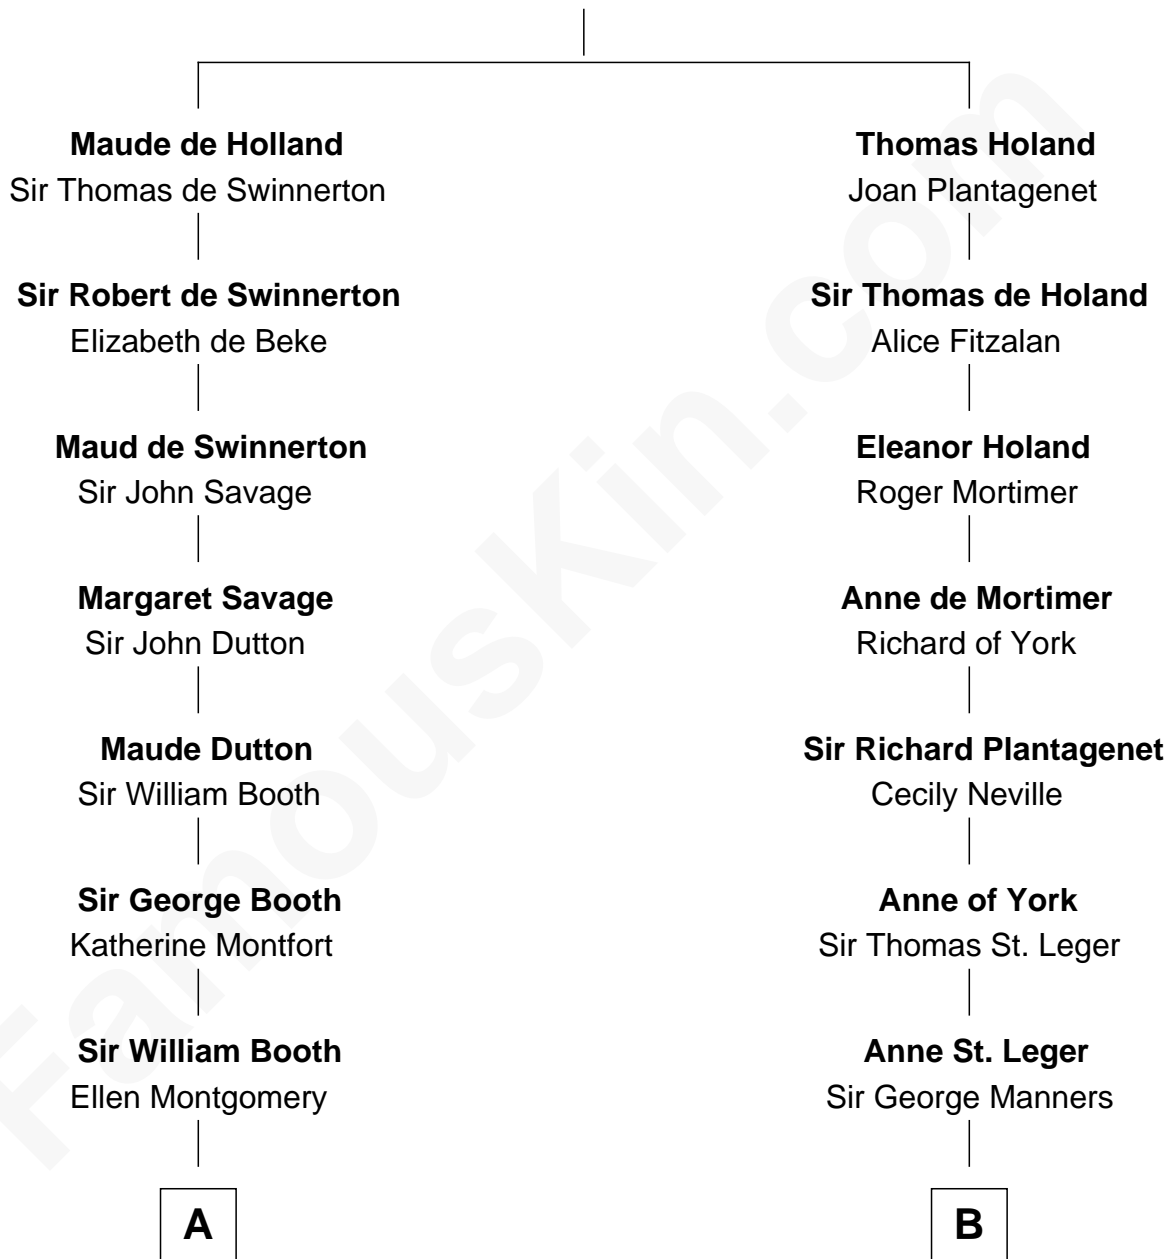

FamousKin.com

Relationship Chart of

Barbara (Pierce) Bush

First Lady of President George H.W. Bush

19th cousin 1 time removed of

Steve McQueen

Movie Actor

Sir Robert de Holland

Maude la Zouche

C

Jerome Place Marvin

Martha Ann Stokes

Mabel Marvin

Scott Pierce

Marvin Pierce

Pauline Robinson

Barbara (Pierce) Bush

First Lady of George H.W. Bush

D

Caroline Myrtle Culbertson

Lewis D. McQueen

William Terence McQueen

Julian Crawford

Steve McQueen