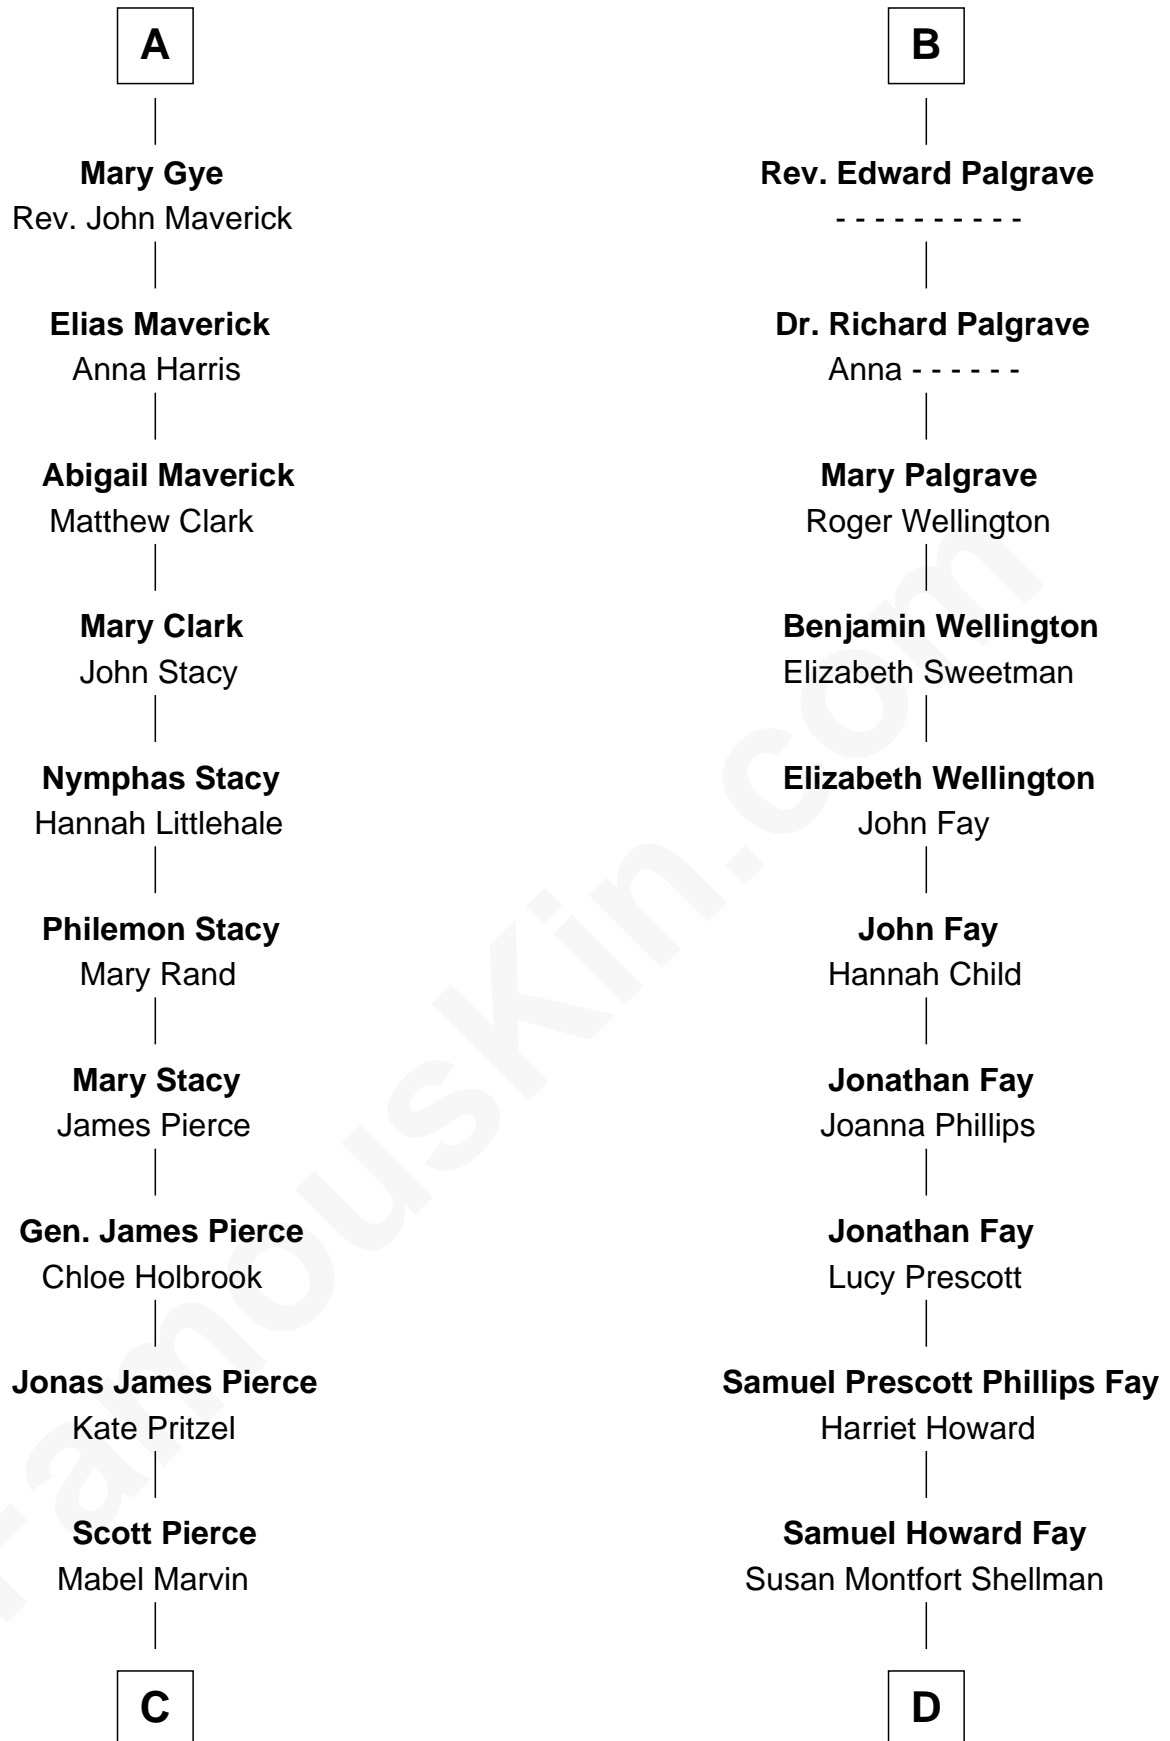

## Relationship Chart of Barbara (Pierce) Bush

*First Lady of President George H.W. Bush*

18th cousin 2 times removed of

**George H. W. Bush**  
*41st U.S. President*

**Richard Fitzalan**  
Eleanor Plantagenet

**C**

**Marvin Pierce**  
Pauline Robinson

**Barbara (Pierce) Bush**  
*First Lady of George H.W. Bush*

**D**

**Harriet Eleanor Fay**  
Rev. James Smith Bush

**Samuel Prescott Bush**  
Flora Sheldon

**Prescott Sheldon Bush**  
Dorothy Wear Walker

**George H. W. Bush**  
*41st U.S. President*