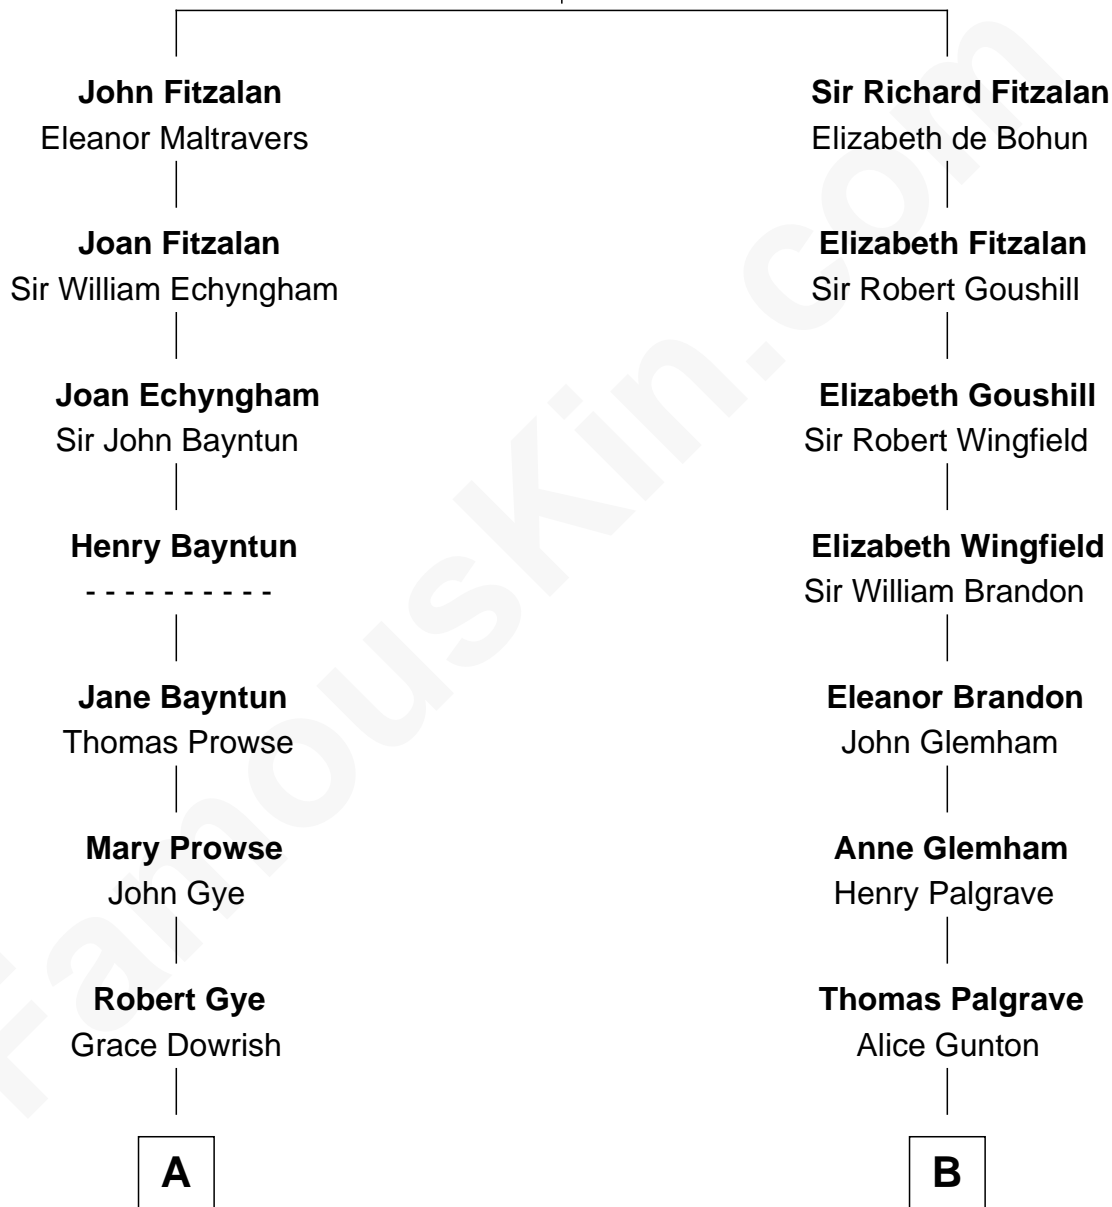

## Relationship Chart of Barbara (Pierce) Bush

*First Lady of President George H.W. Bush*

18th cousin 2 times removed of

**George H. W. Bush**  
*41st U.S. President*

**Richard Fitzalan**  
Eleanor Plantagenet

**C**

**Marvin Pierce**  
Pauline Robinson

**Barbara (Pierce) Bush**  
*First Lady of George H.W. Bush*

**D**

**Harriet Eleanor Fay**  
Rev. James Smith Bush

**Samuel Prescott Bush**  
Flora Sheldon

**Prescott Sheldon Bush**  
Dorothy Wear Walker

**George H. W. Bush**  
*41st U.S. President*