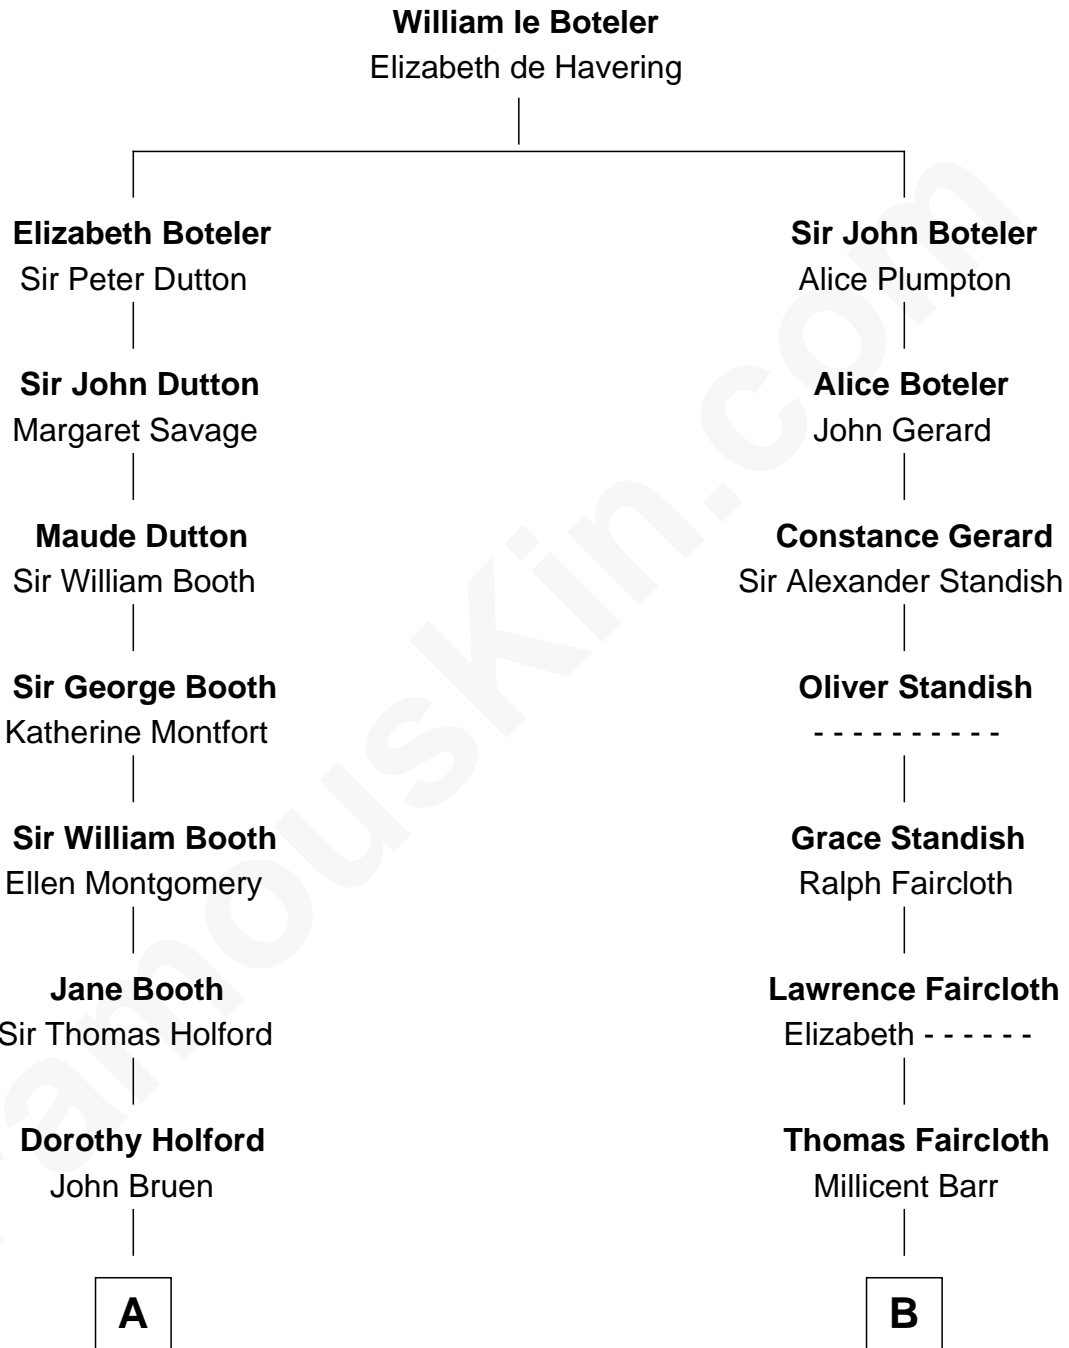

# FamousKin.com

## Relationship Chart of Barbara (Pierce) Bush

*First Lady of President George H.W. Bush*

18th cousin 1 time removed of

**George H. W. Bush**  
*41st U.S. President*

**C**

**Marvin Pierce**  
Pauline Robinson

**Barbara (Pierce) Bush**  
*First Lady of George H.W. Bush*

**D**

**Samuel Prescott Bush**  
Flora Sheldon

**Prescott Sheldon Bush**  
Dorothy Wear Walker

**George H. W. Bush**  
*41st U.S. President*

FamousKin.com