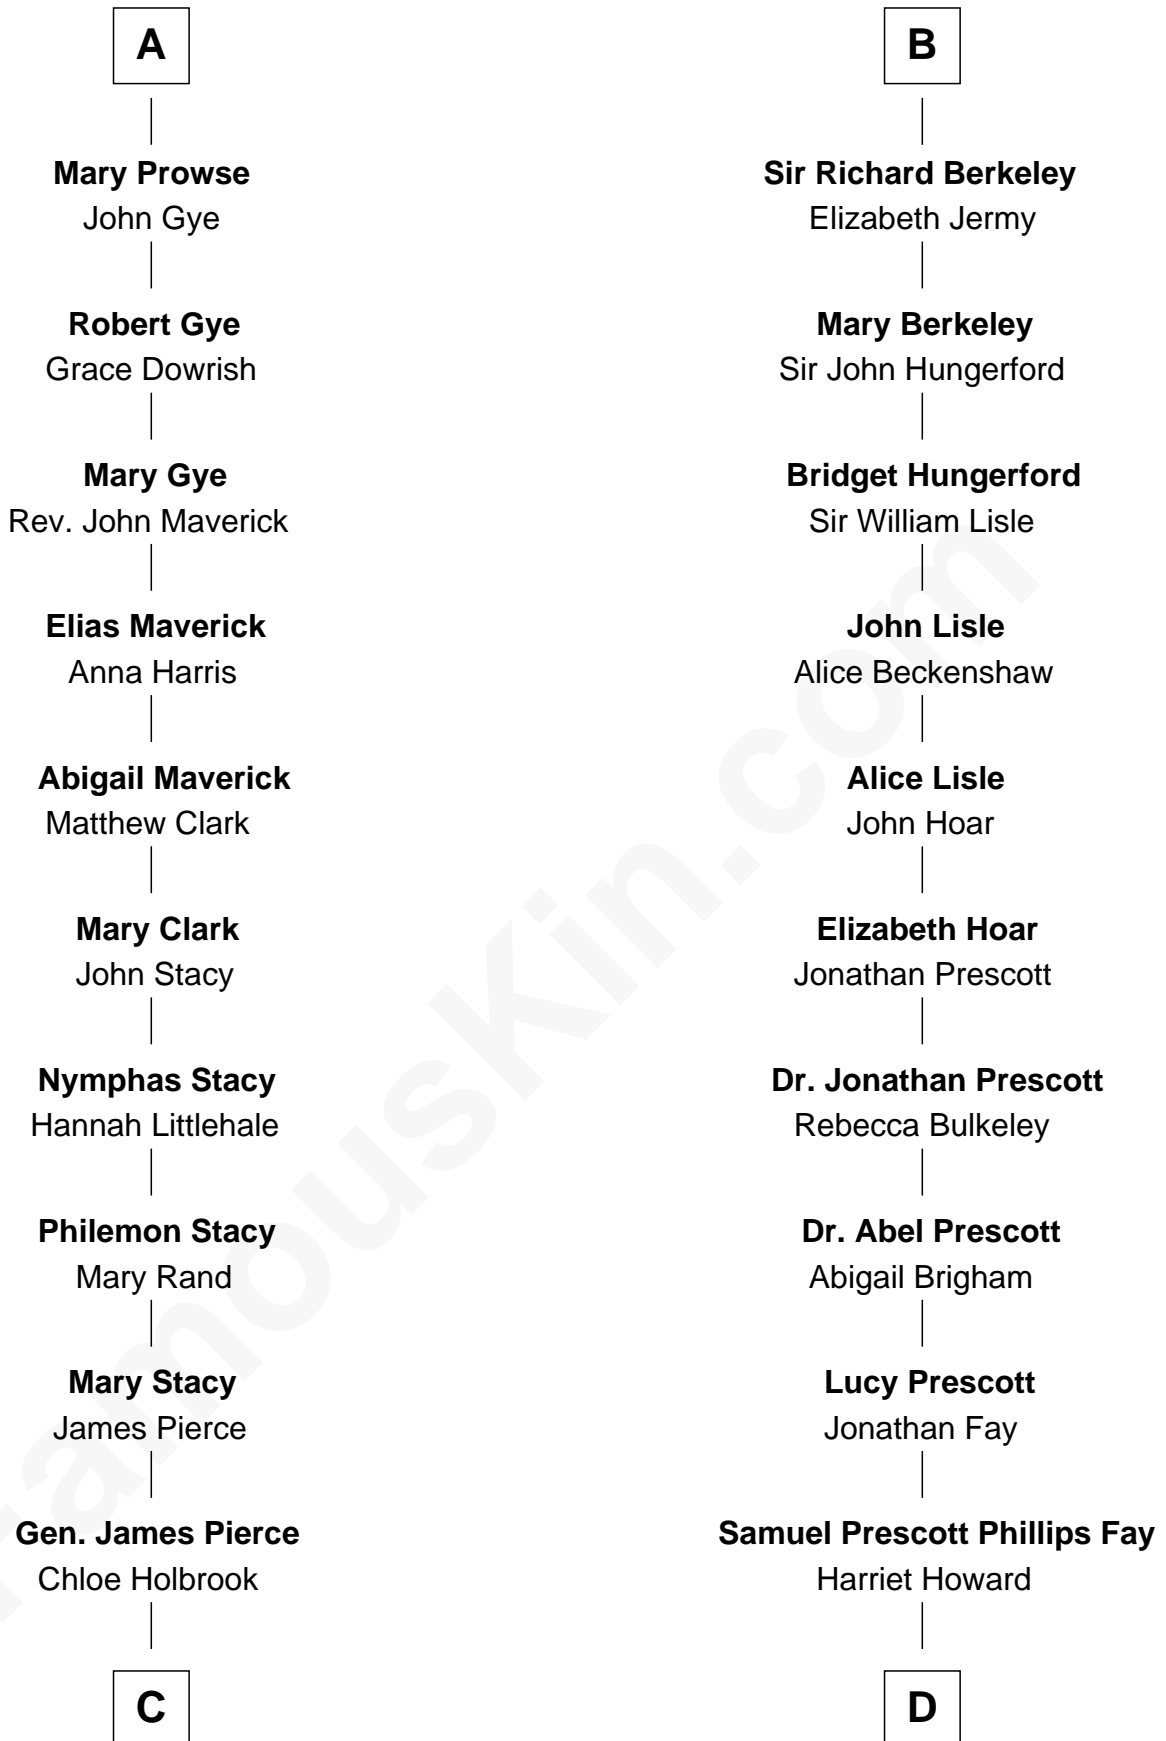

## Relationship Chart of

### Barbara (Pierce) Bush

*First Lady of President George H.W. Bush*

20th cousin 1 time removed of

**George H. W. Bush**  
*41st U.S. President*

**Sir Maurice de Berkeley**  
Eve la Zouche

**C**

**Jonas James Pierce**

Kate Pritzel

**Scott Pierce**

Mabel Marvin

**Marvin Pierce**

Pauline Robinson

**Barbara (Pierce) Bush**

*First Lady of George H.W. Bush*

**D**

**Samuel Howard Fay**

Susan Montfort Shellman

**Harriet Eleanor Fay**

Rev. James Smith Bush

**Samuel Prescott Bush**

Flora Sheldon

**Prescott Sheldon Bush**

Dorothy Wear Walker