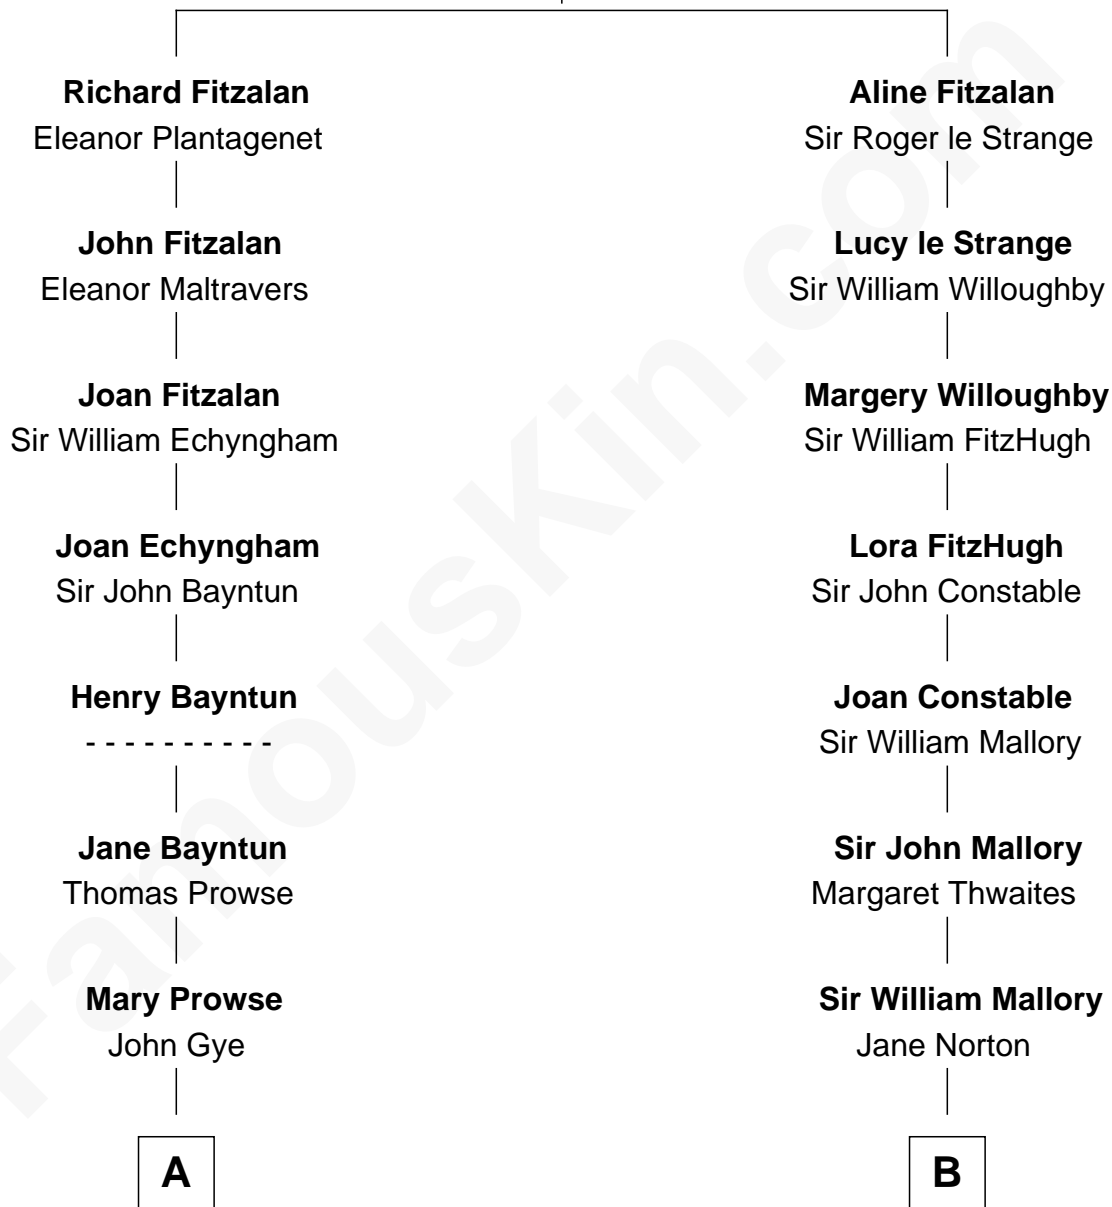

## Relationship Chart of

### Barbara (Pierce) Bush

*First Lady of President George H.W. Bush*

18th cousin 1 time removed of

### Judy Garland

*Singer and Movie Actress*

**Edmund Fitzalan**

Alice de Warenne

**C**

**Scott Pierce**  
Mabel Marvin

**Marvin Pierce**  
Pauline Robinson

**Barbara (Pierce) Bush**  
*First Lady of George H.W. Bush*