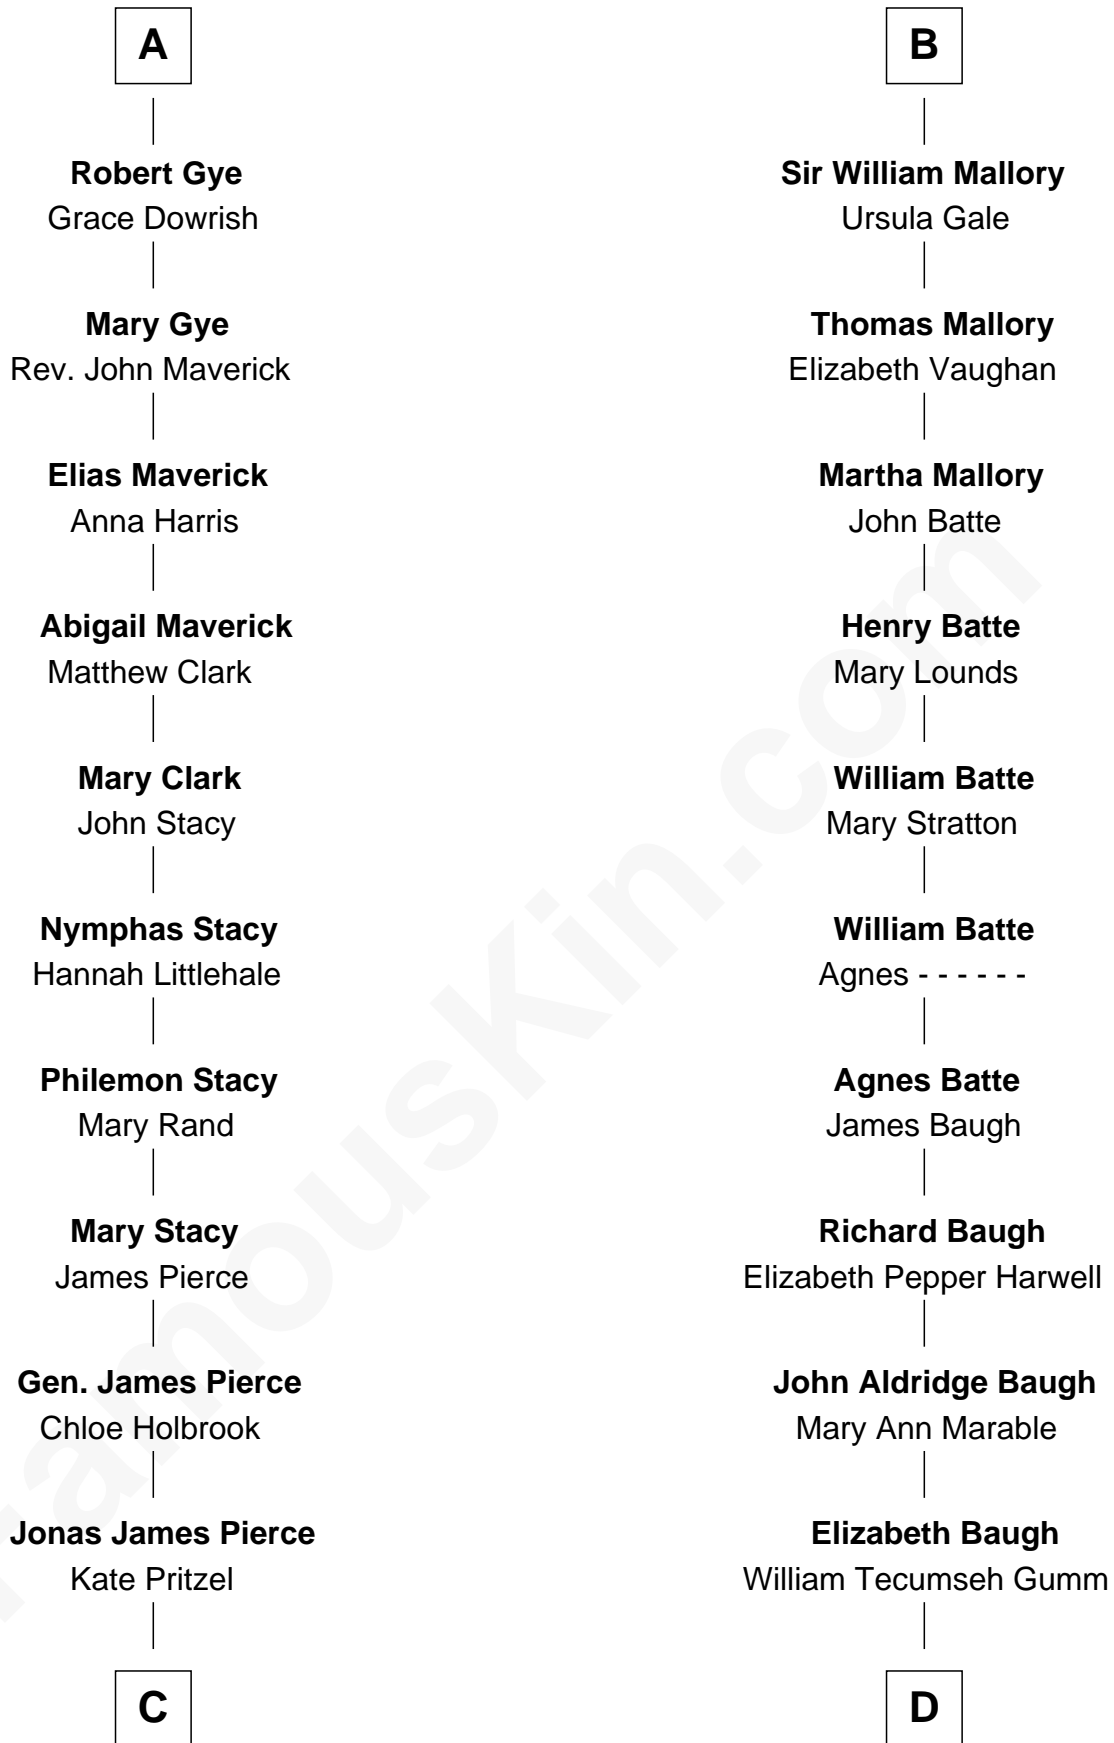

## Relationship Chart of

### Barbara (Pierce) Bush

*First Lady of President George H.W. Bush*

18th cousin 1 time removed of

### Judy Garland

*Singer and Movie Actress*

**Edmund Fitzalan**

Alice de Warenne

**C**

**Scott Pierce**  
Mabel Marvin

**Marvin Pierce**  
Pauline Robinson

**Barbara (Pierce) Bush**  
*First Lady of George H.W. Bush*

**D**

**Francis Avent Gumm**  
Ethel Marian Milne

**Judy Garland**  
*Singer and Movie Actress*

FamousKin.com