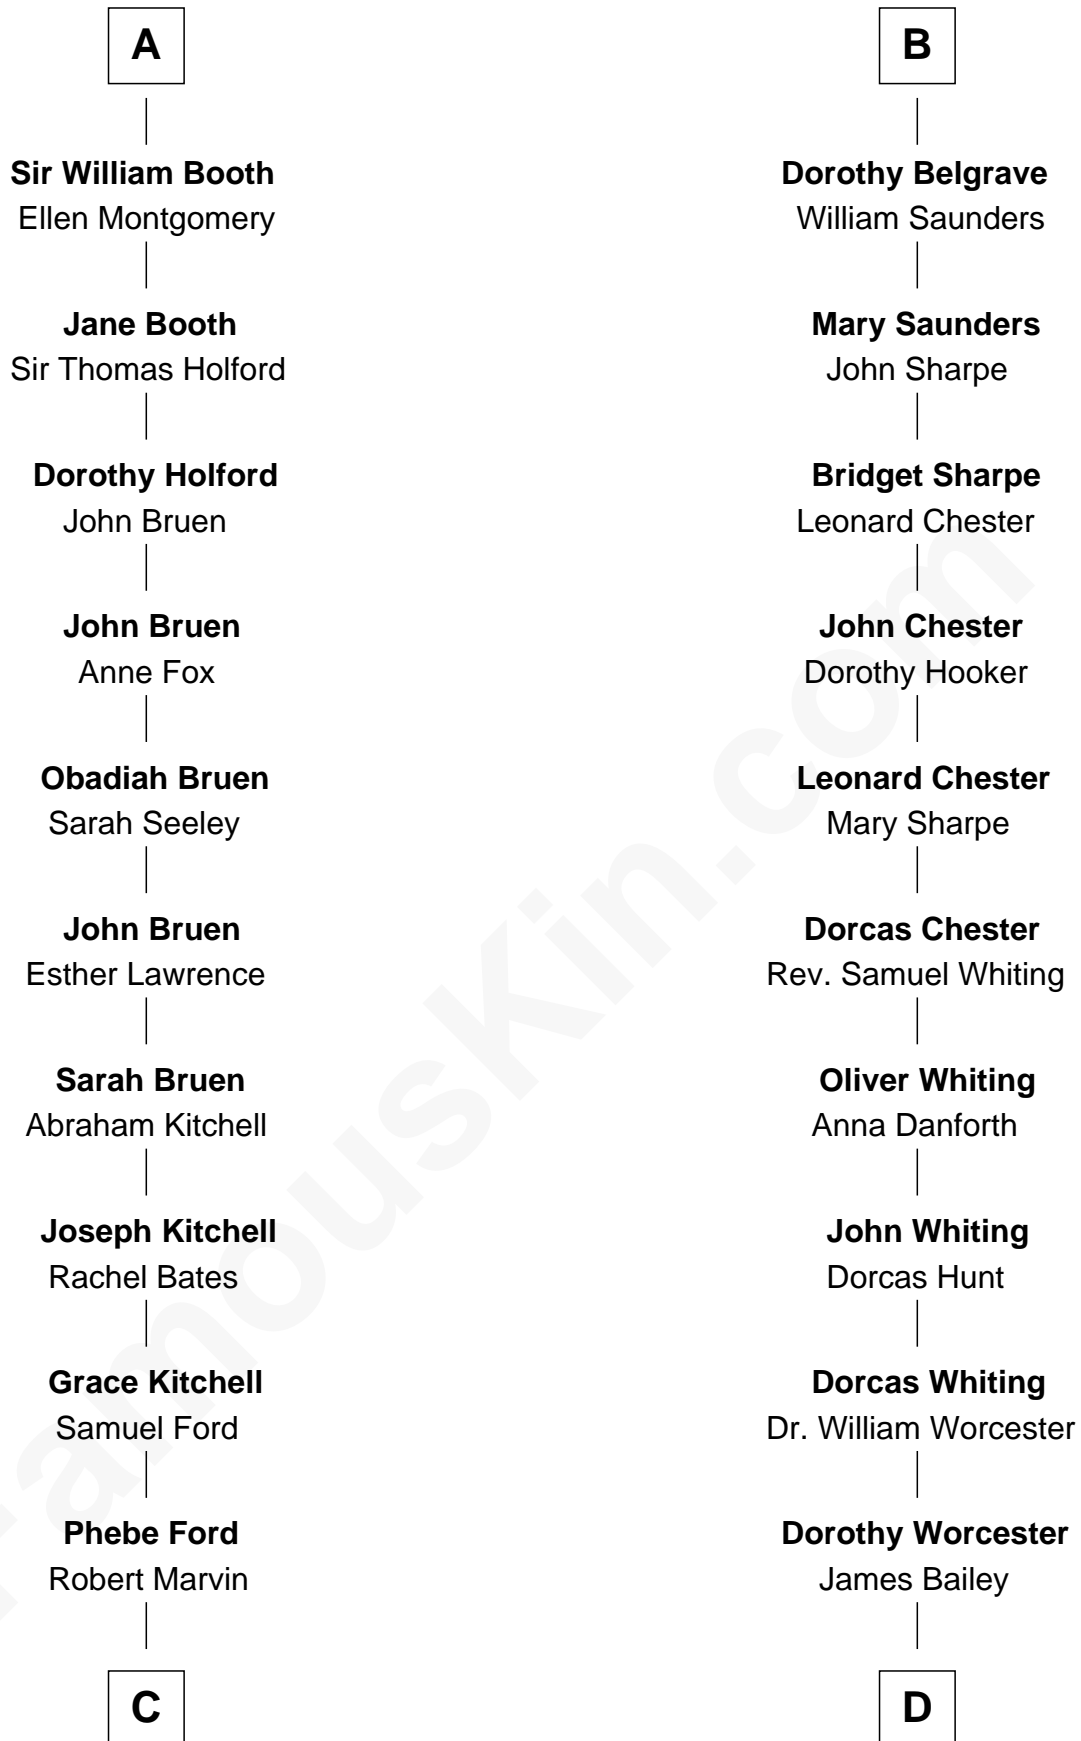

FamousKin.com

Relationship Chart of

Barbara (Pierce) Bush

First Lady of President George H.W. Bush

21st cousin of

Bette Davis
Movie Actress

Ida de Odingsells

with husband
John de Clinton

with husband
Sir Roger de Herdeburgh

C

Samuel Ross Marvin

Julia Ann Place

Jerome Place Marvin

Martha Ann Stokes

Mabel Marvin

Scott Pierce

Marvin Pierce

Pauline Robinson

Barbara (Pierce) Bush

First Lady of George H.W. Bush

D

Benjamin W. Bailey

Latta Hopkins

Harriet Jane Bailey