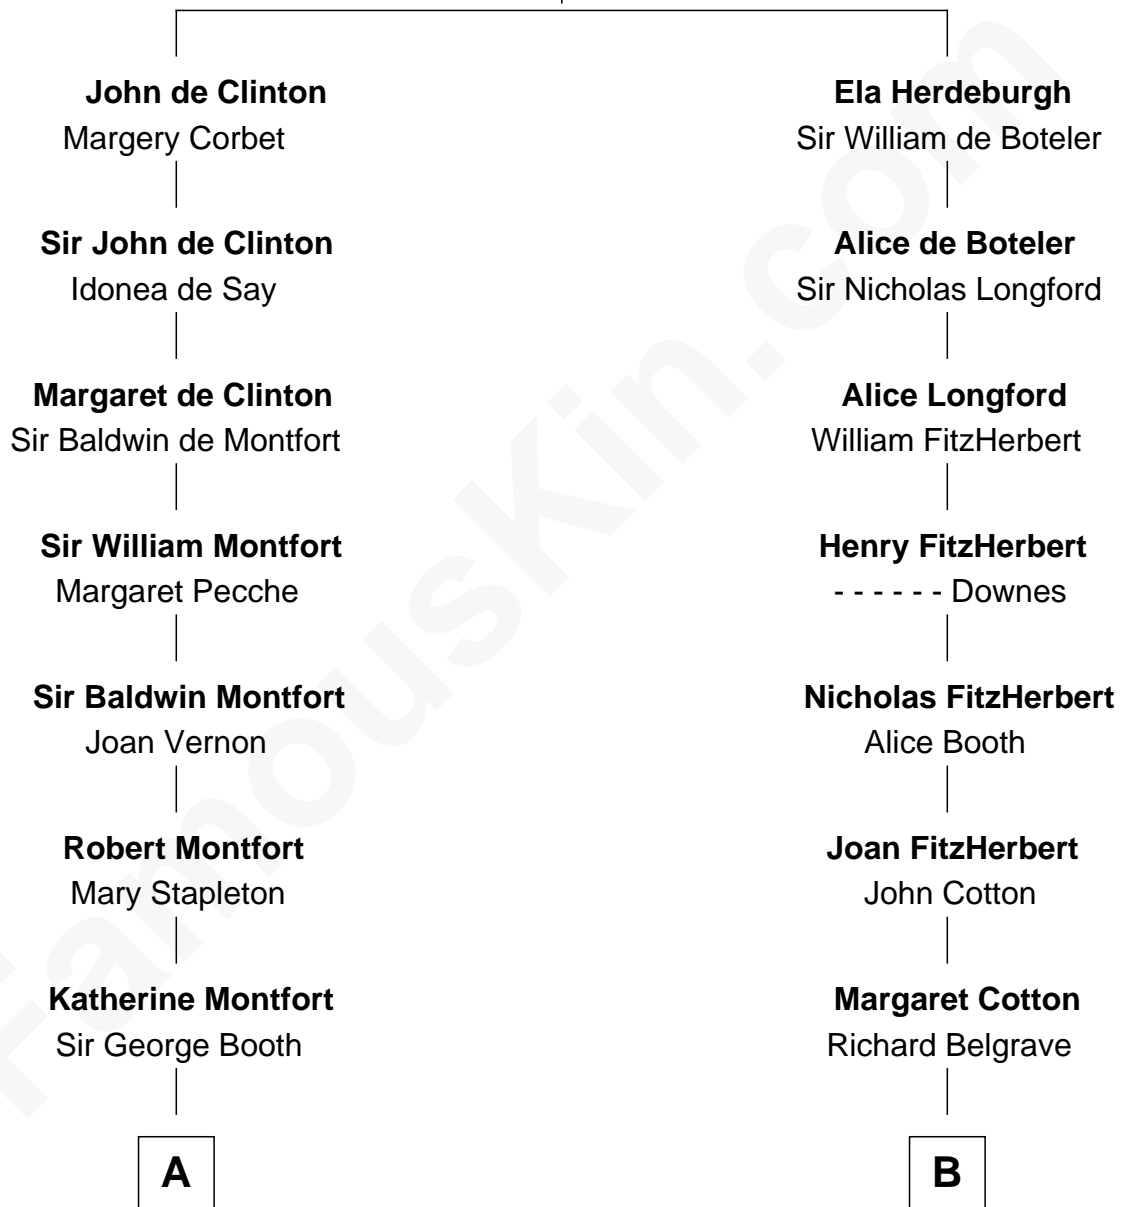

FamousKin.com

Relationship Chart of

Barbara (Pierce) Bush

First Lady of President George H.W. Bush

21st cousin of

Bette Davis
Movie Actress

Ida de Odingsells

with husband
John de Clinton

with husband
Sir Roger de Herdeburgh

C

Samuel Ross Marvin

Julia Ann Place

Jerome Place Marvin

Martha Ann Stokes

Mabel Marvin

Scott Pierce

Marvin Pierce

Pauline Robinson

Barbara (Pierce) Bush

First Lady of George H.W. Bush

D

Benjamin W. Bailey

Latta Hopkins

Harriet Jane Bailey