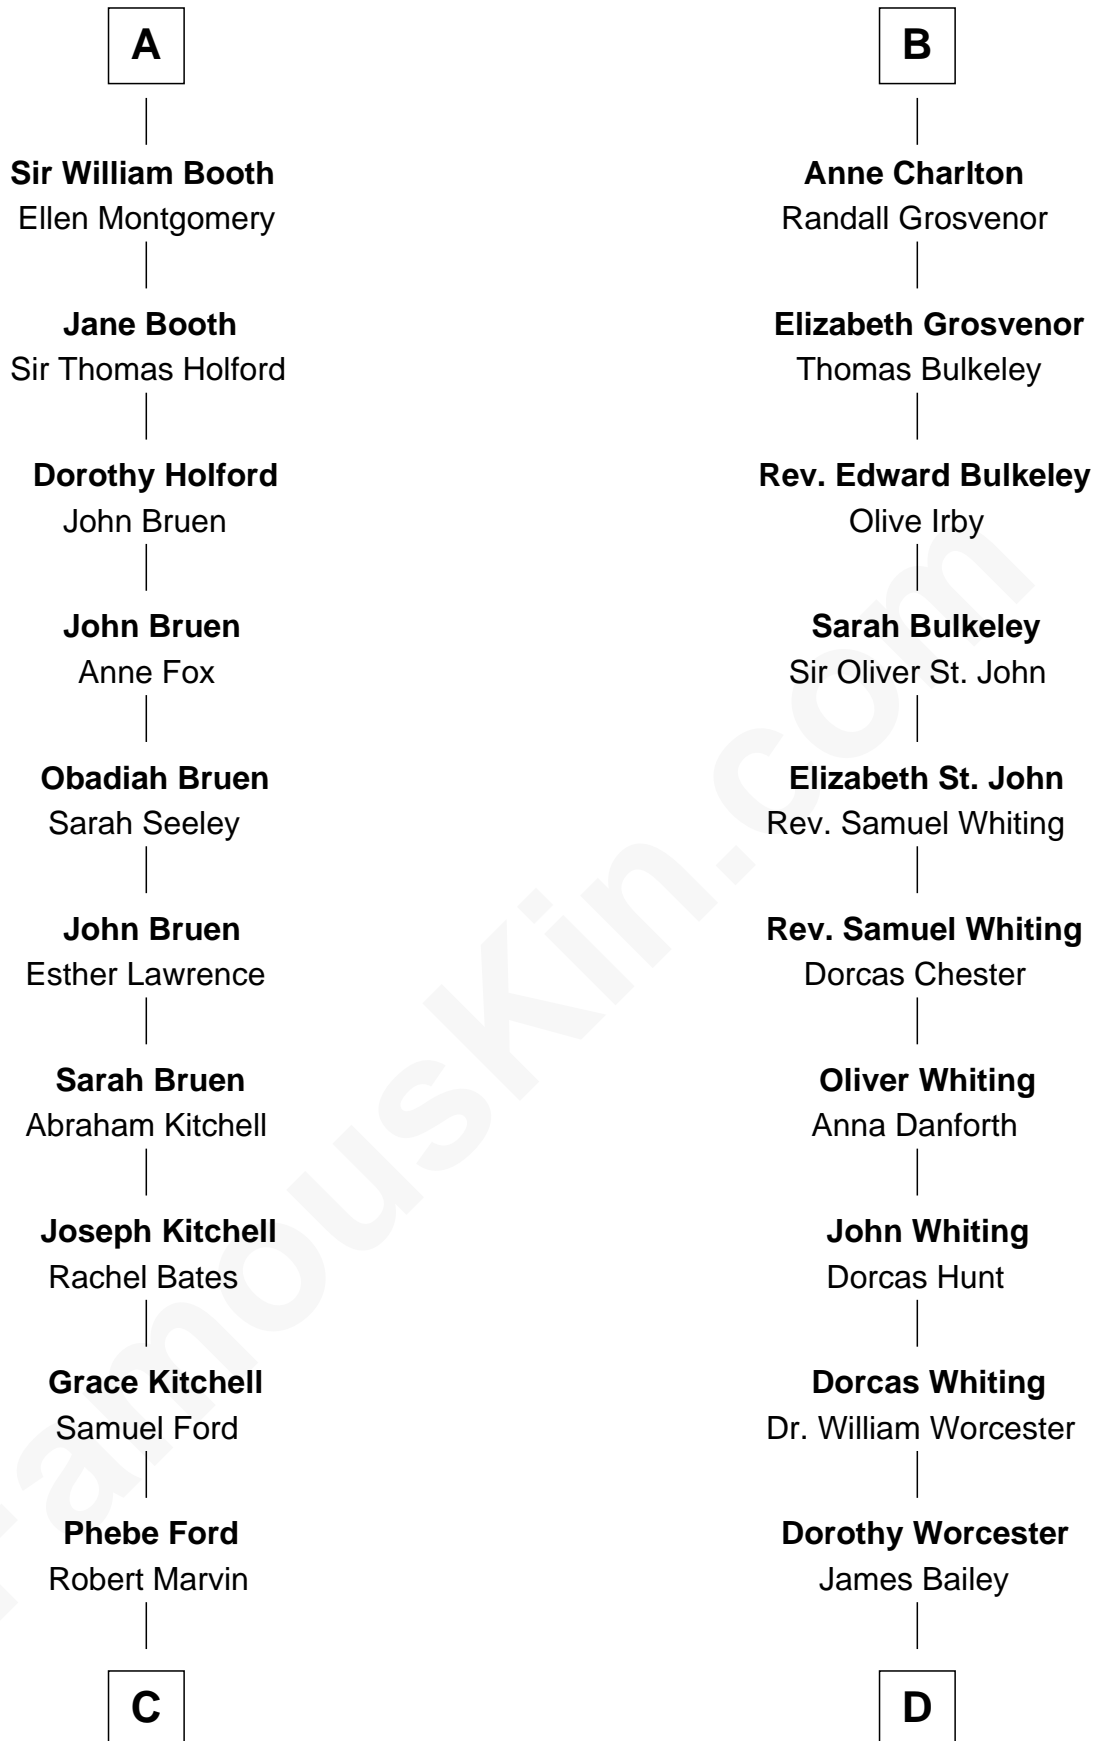

## Relationship Chart of

### Barbara (Pierce) Bush

*First Lady of President George H.W. Bush*

21st cousin of

**Bette Davis**  
*Movie Actress*

**Sir Alan la Zouche**  
Eleanor de Segrave

**C**

**Samuel Ross Marvin**

Julia Ann Place

**Jerome Place Marvin**

Martha Ann Stokes

**Mabel Marvin**

Scott Pierce

**Marvin Pierce**

Pauline Robinson

**Barbara (Pierce) Bush**

*First Lady of George H.W. Bush*

**D**

**Benjamin W. Bailey**

Latta Hopkins

**Harriet Jane Bailey**

Charles Otis Thompson

**Harriet Eugenia Thompson**

William Aaron Favor

**Ruth Augusta Favor**