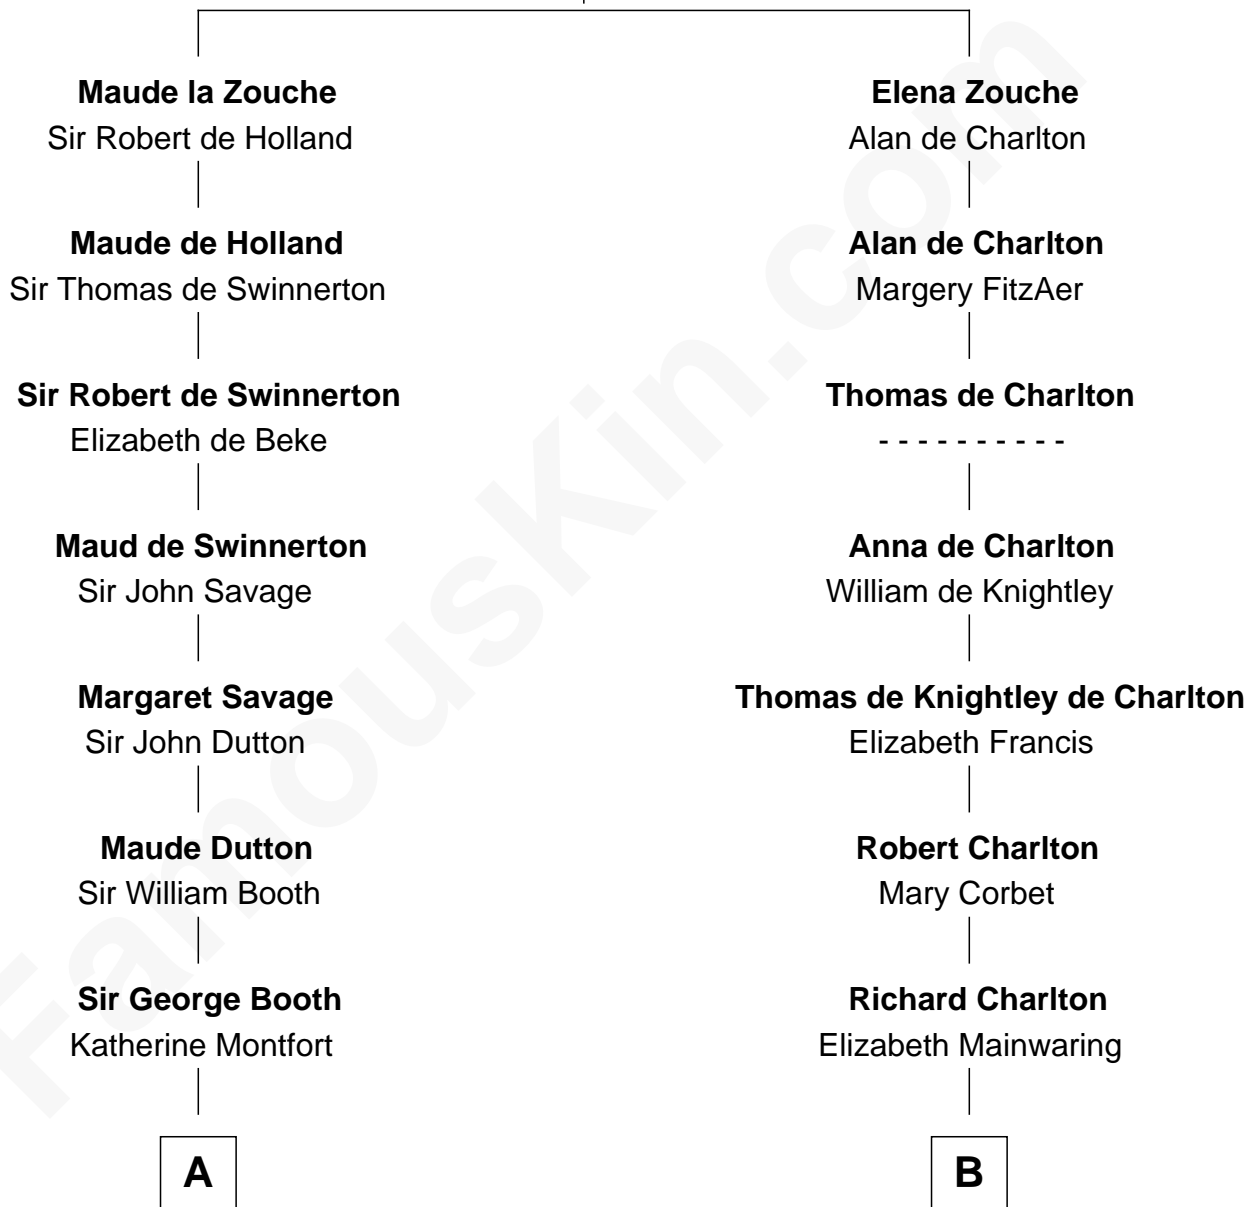

### Barbara (Pierce) Bush

*First Lady of President George H.W. Bush*

21st cousin of

**Bette Davis**  
*Movie Actress*

**Sir Alan la Zouche**  
Eleanor de Segrave

**C**

**Samuel Ross Marvin**

Julia Ann Place

**Jerome Place Marvin**

Martha Ann Stokes

**Mabel Marvin**

Scott Pierce

**Marvin Pierce**

Pauline Robinson

**Barbara (Pierce) Bush**

*First Lady of George H.W. Bush*