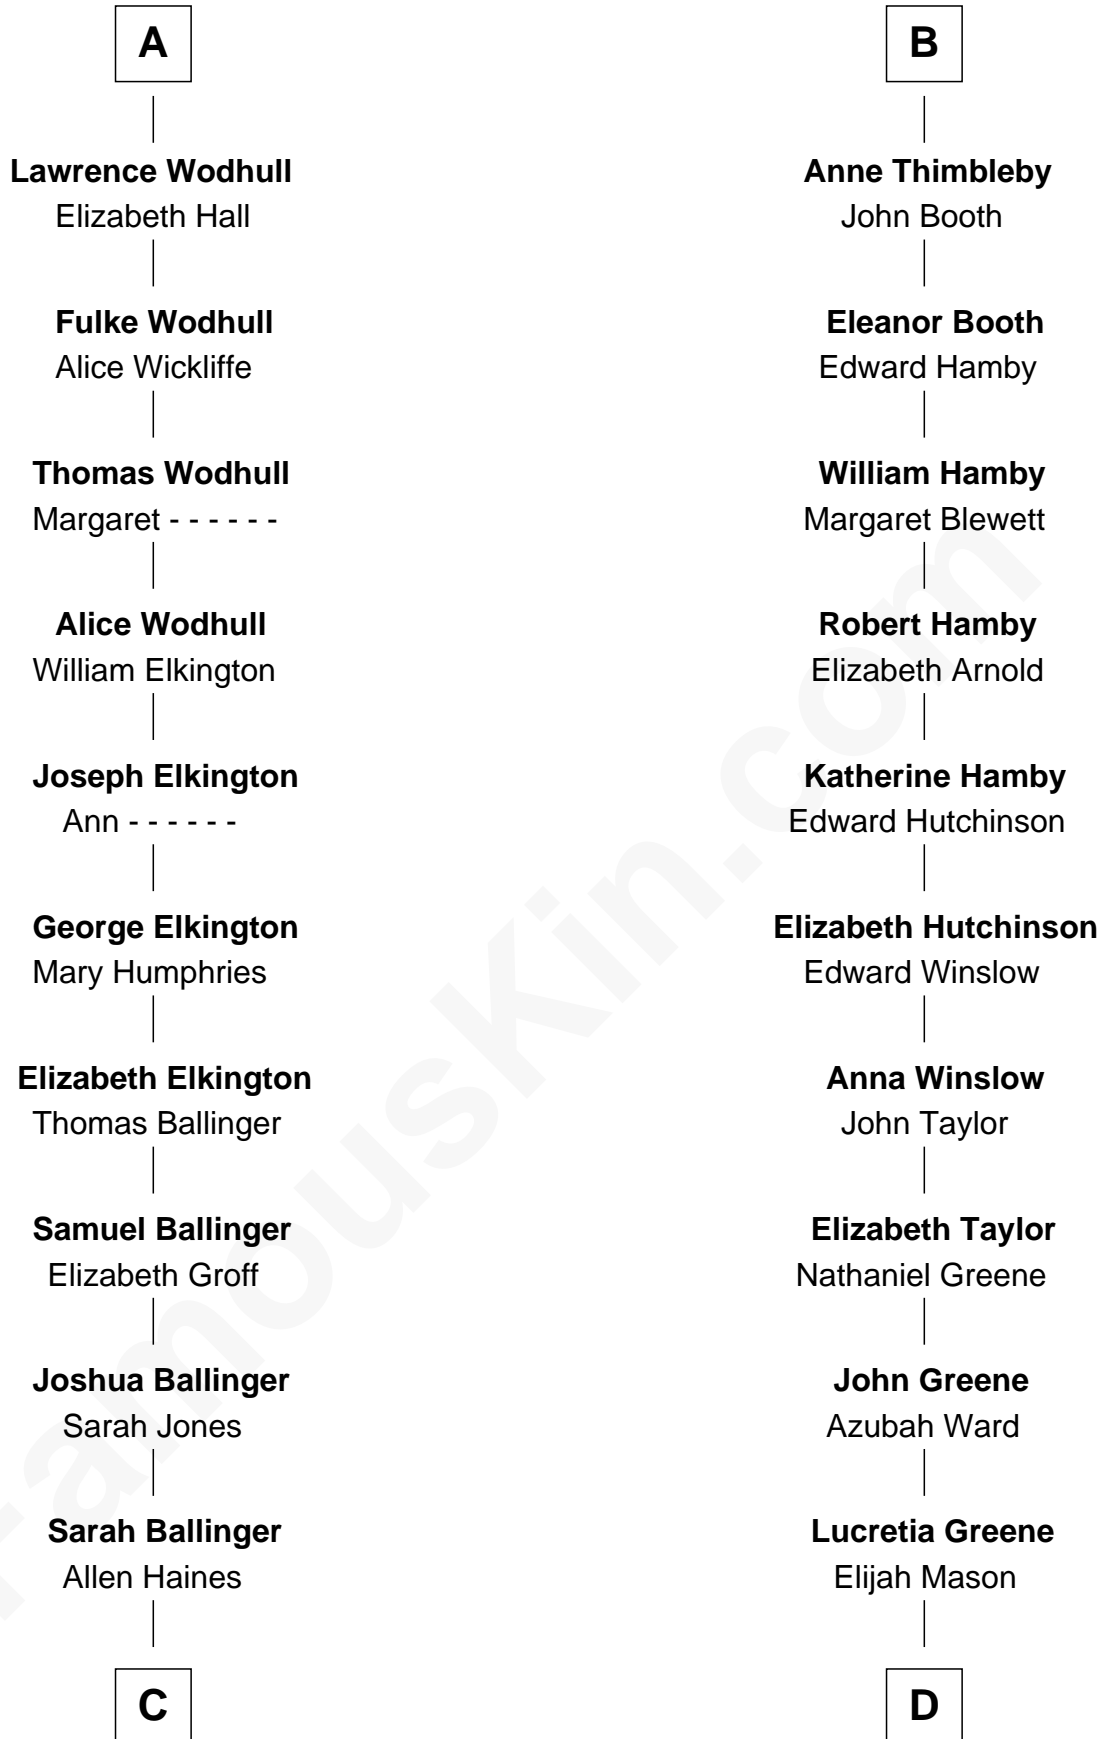

FamousKin.com

Relationship Chart of

Barbara (Pierce) Bush

First Lady of President George H.W. Bush

18th cousin 3 times removed of

Lucretia (Rudolph) Garfield

First Lady of President James Garfield

John de Botetourte

John Wodhull
Joan Etwell

Fulk Wodhull
Anne Newenham

A

Thomas de Botetourte

Joan de Somery

John de Botetourte
Joyce la Zouche de Mortimer

Joyce de Botetourte
Sir Baldwin Freville

Sir Baldwin Freville
Maude le Scrope

Margaret Freville
Sir Hugh Willoughby

Margery Willoughby
Sir Godfrey Hilton

Elizabeth Hilton
Richard Thimbleby

B

C

Jonathan Haines
Mary Jane Sprague

Sarah Haines
Jacob Marion Flickinger

Lulu Dell Flickinger
James Edgar Robinson