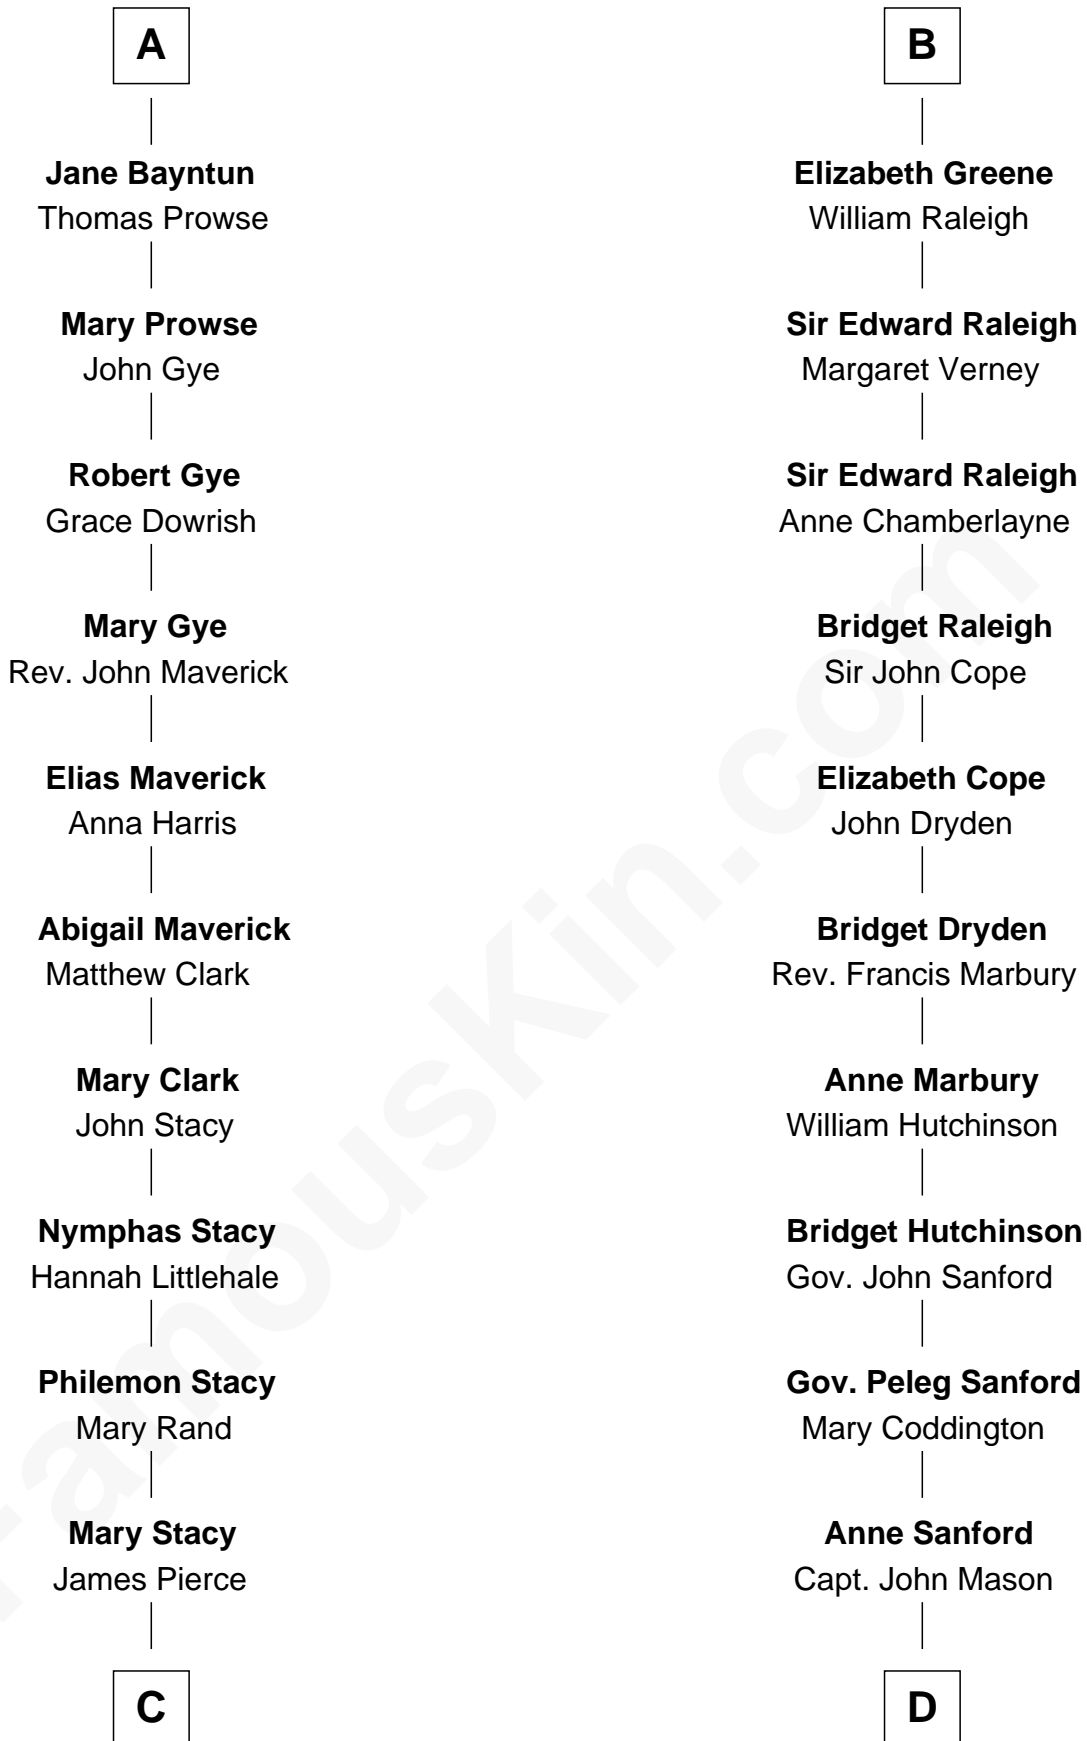

FamousKin.com

Relationship Chart of

Barbara (Pierce) Bush

First Lady of President George H.W. Bush

20th cousin 1 time removed of

Lucretia (Rudolph) Garfield

First Lady of President James Garfield

C

Gen. James Pierce

Chloe Holbrook

Jonas James Pierce

Kate Pritzel

Scott Pierce

Mabel Marvin

Marvin Pierce

Pauline Robinson