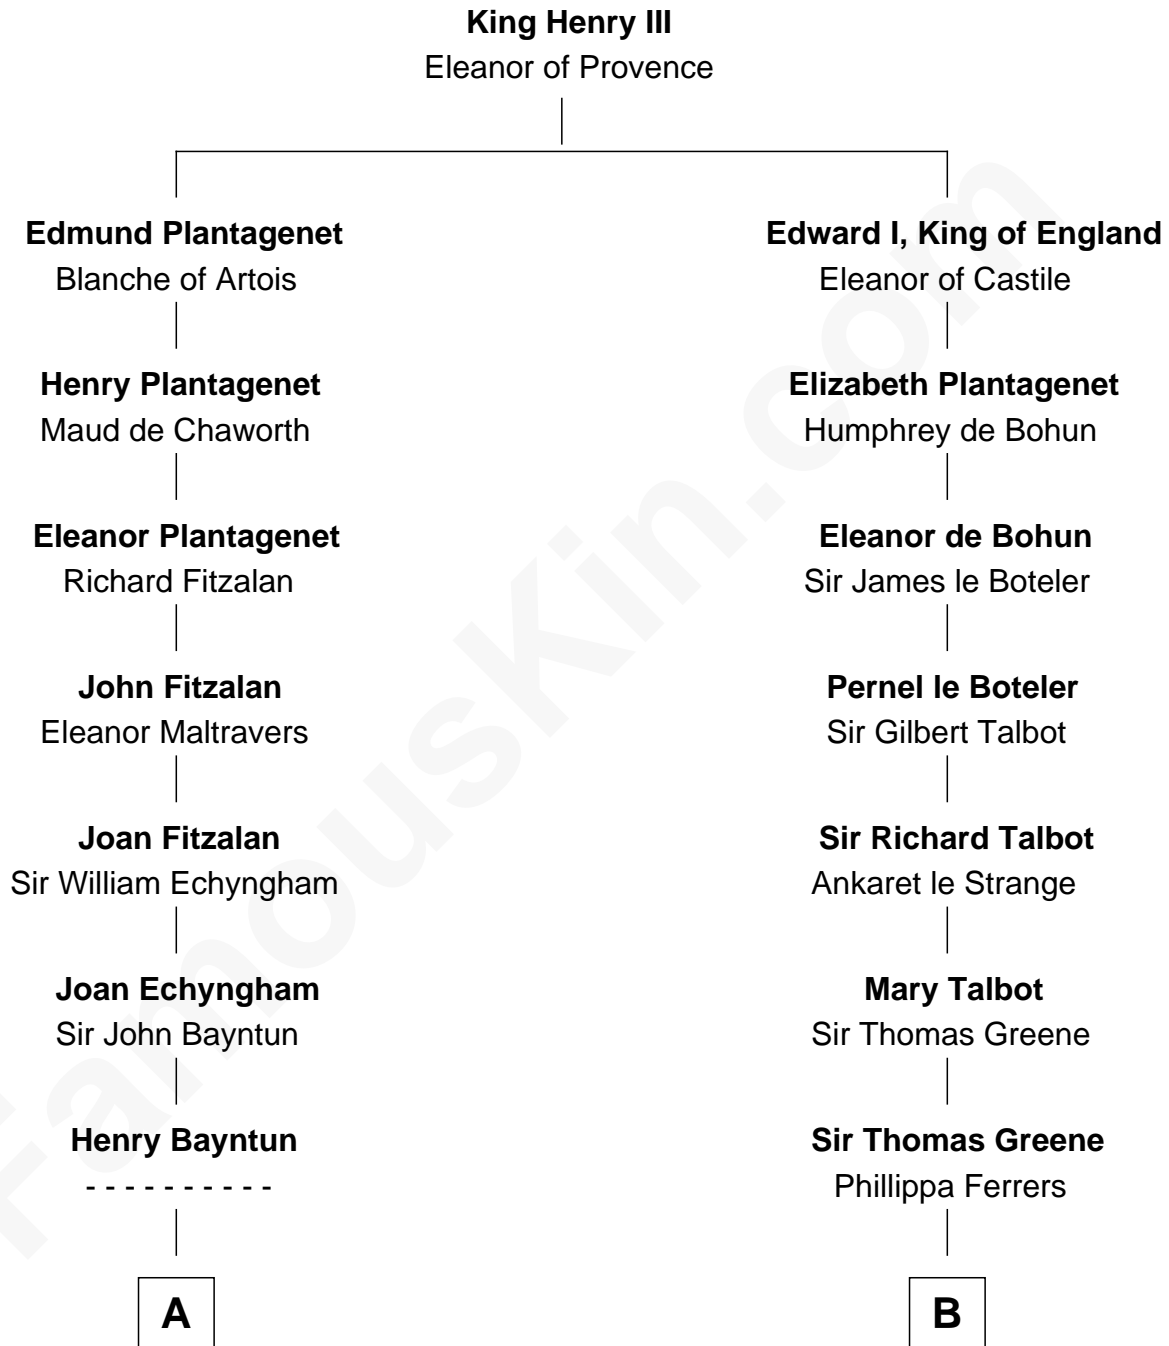

FamousKin.com

Relationship Chart of

Barbara (Pierce) Bush

First Lady of President George H.W. Bush

20th cousin 1 time removed of

Lucretia (Rudolph) Garfield

First Lady of President James Garfield

C

Gen. James Pierce

Chloe Holbrook

Jonas James Pierce

Kate Pritzel

Scott Pierce

Mabel Marvin

Marvin Pierce

Pauline Robinson

Barbara (Pierce) Bush

First Lady of George H.W. Bush

D

Peleg Sanford Mason

Mary Stanton

Elijah Mason

Lucretia Greene

Arabella Greene Mason