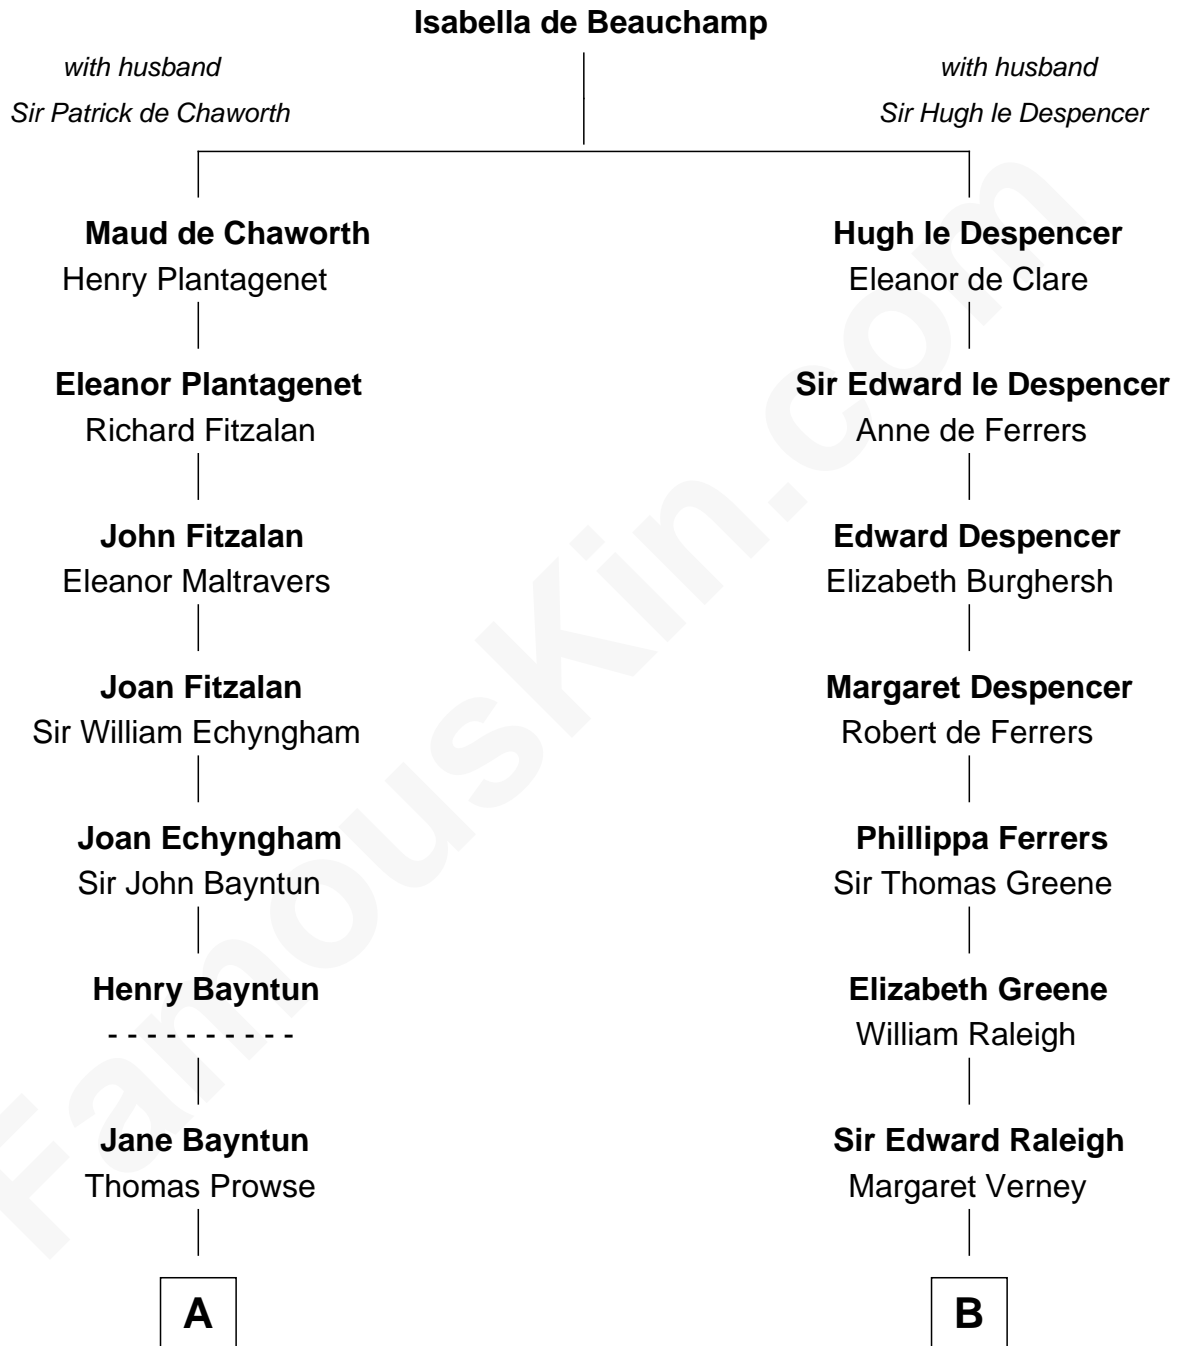

FamousKin.com

Relationship Chart of Barbara (Pierce) Bush

First Lady of President George H.W. Bush

18th cousin 2 times removed of

Lucretia (Rudolph) Garfield

First Lady of President James Garfield

FamousKin.com