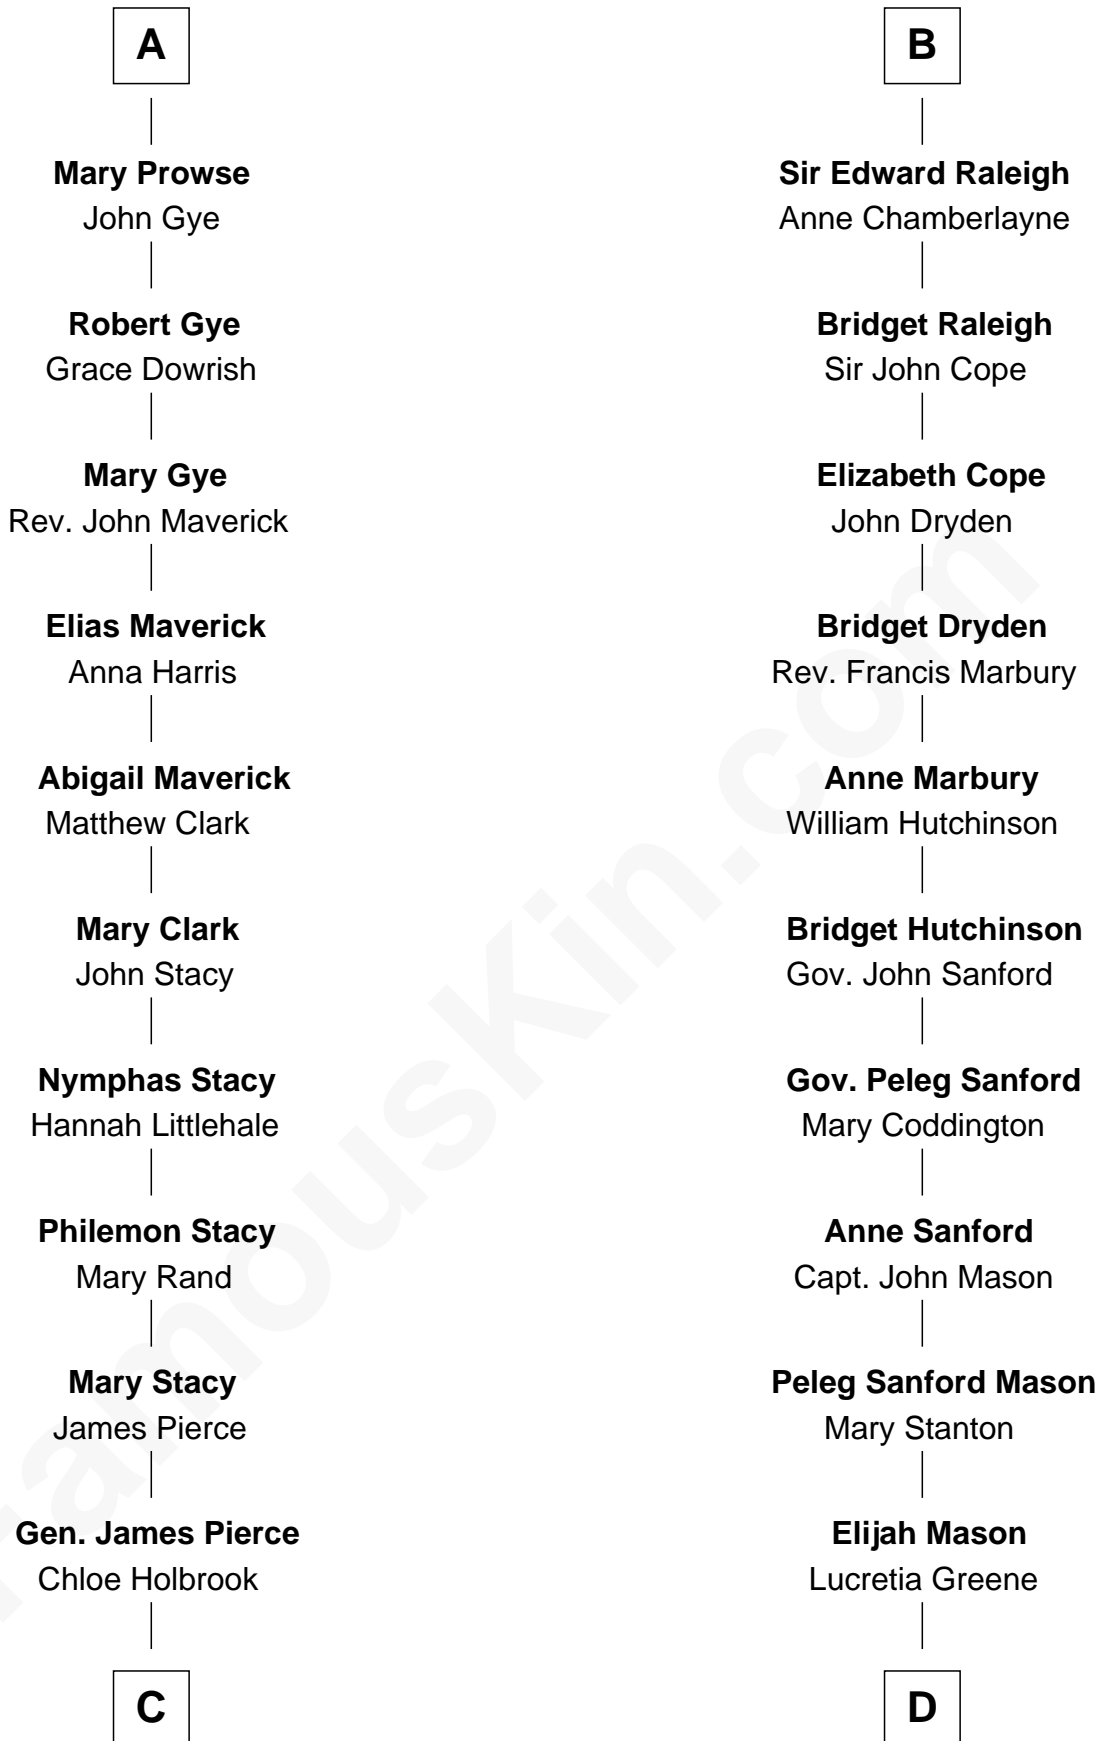

FamousKin.com

Relationship Chart of Barbara (Pierce) Bush

First Lady of President George H.W. Bush

18th cousin 2 times removed of

Lucretia (Rudolph) Garfield

First Lady of President James Garfield

FamousKin.com