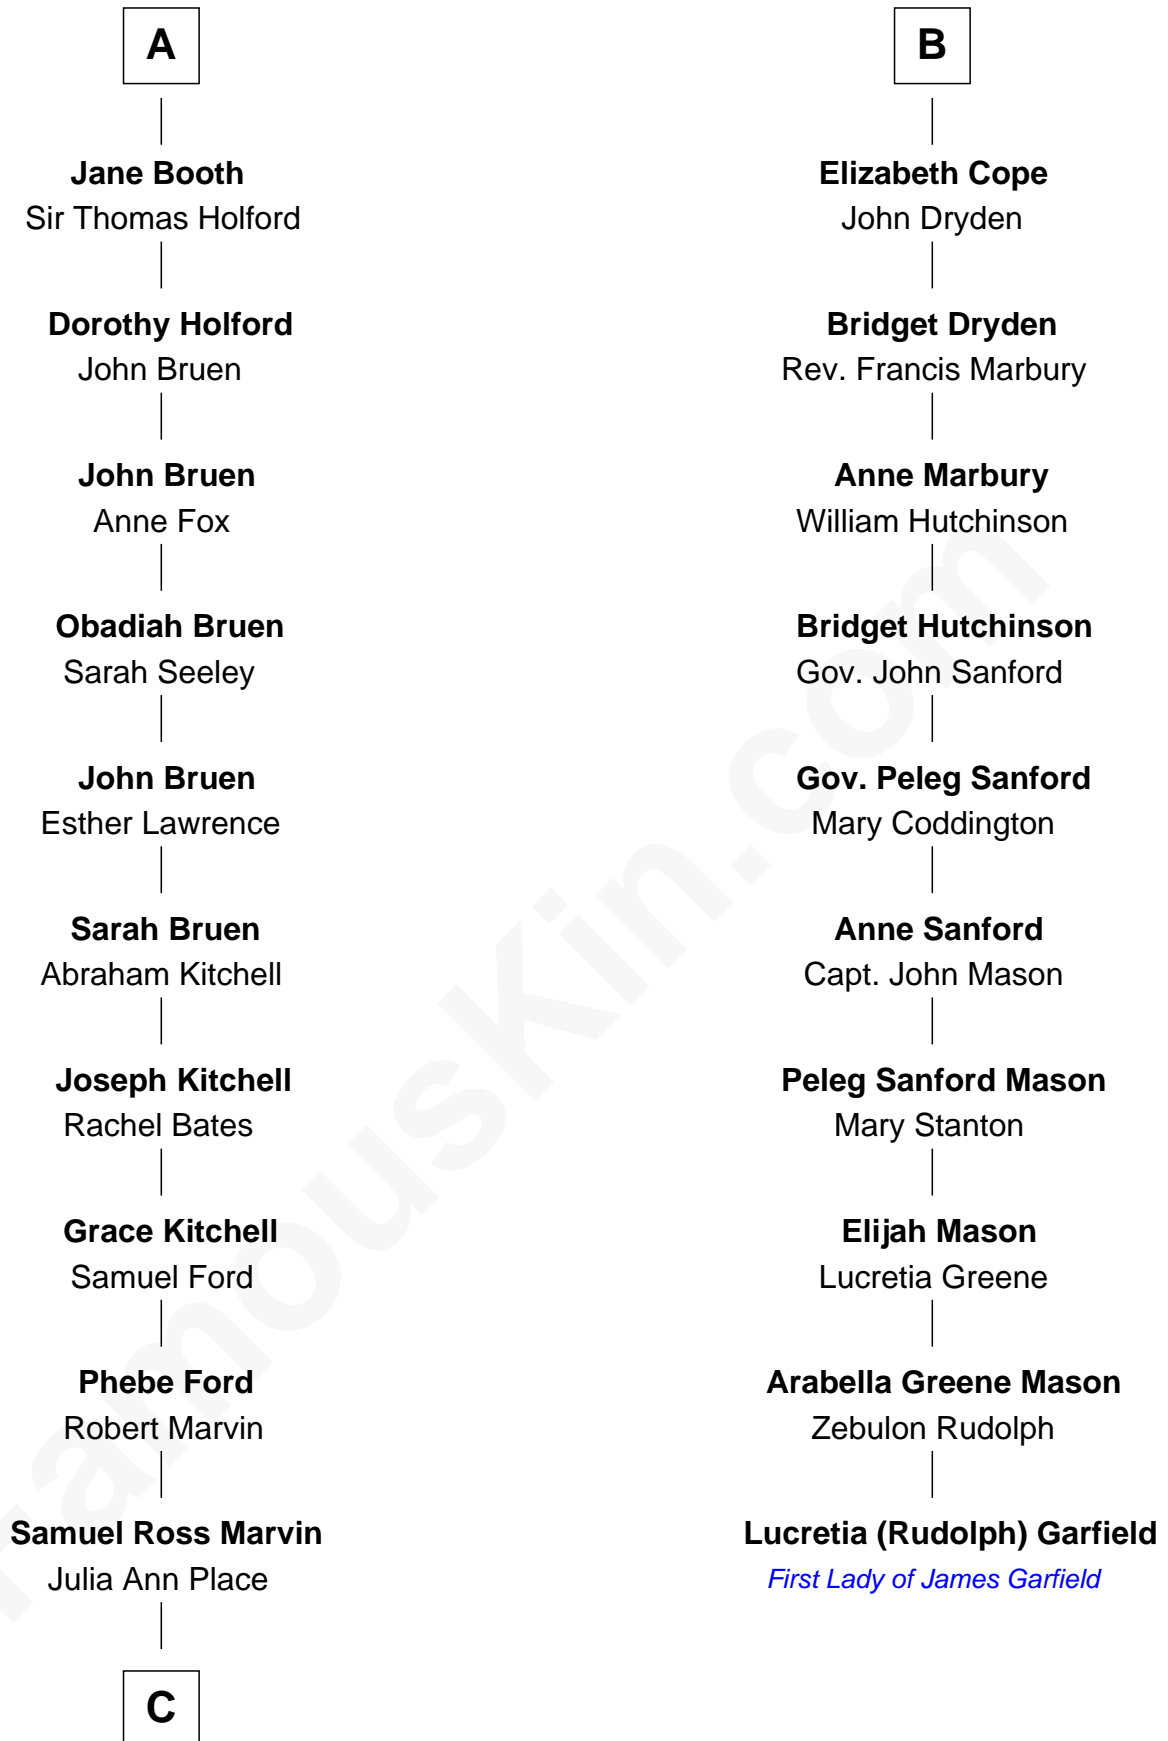

## Relationship Chart of Barbara (Pierce) Bush

*First Lady of President George H.W. Bush*

16th cousin 4 times removed of

## Lucretia (Rudolph) Garfield

*First Lady of President James Garfield*

**C**

Jerome Place Marvin

Martha Ann Stokes

Mabel Marvin

Scott Pierce

Marvin Pierce