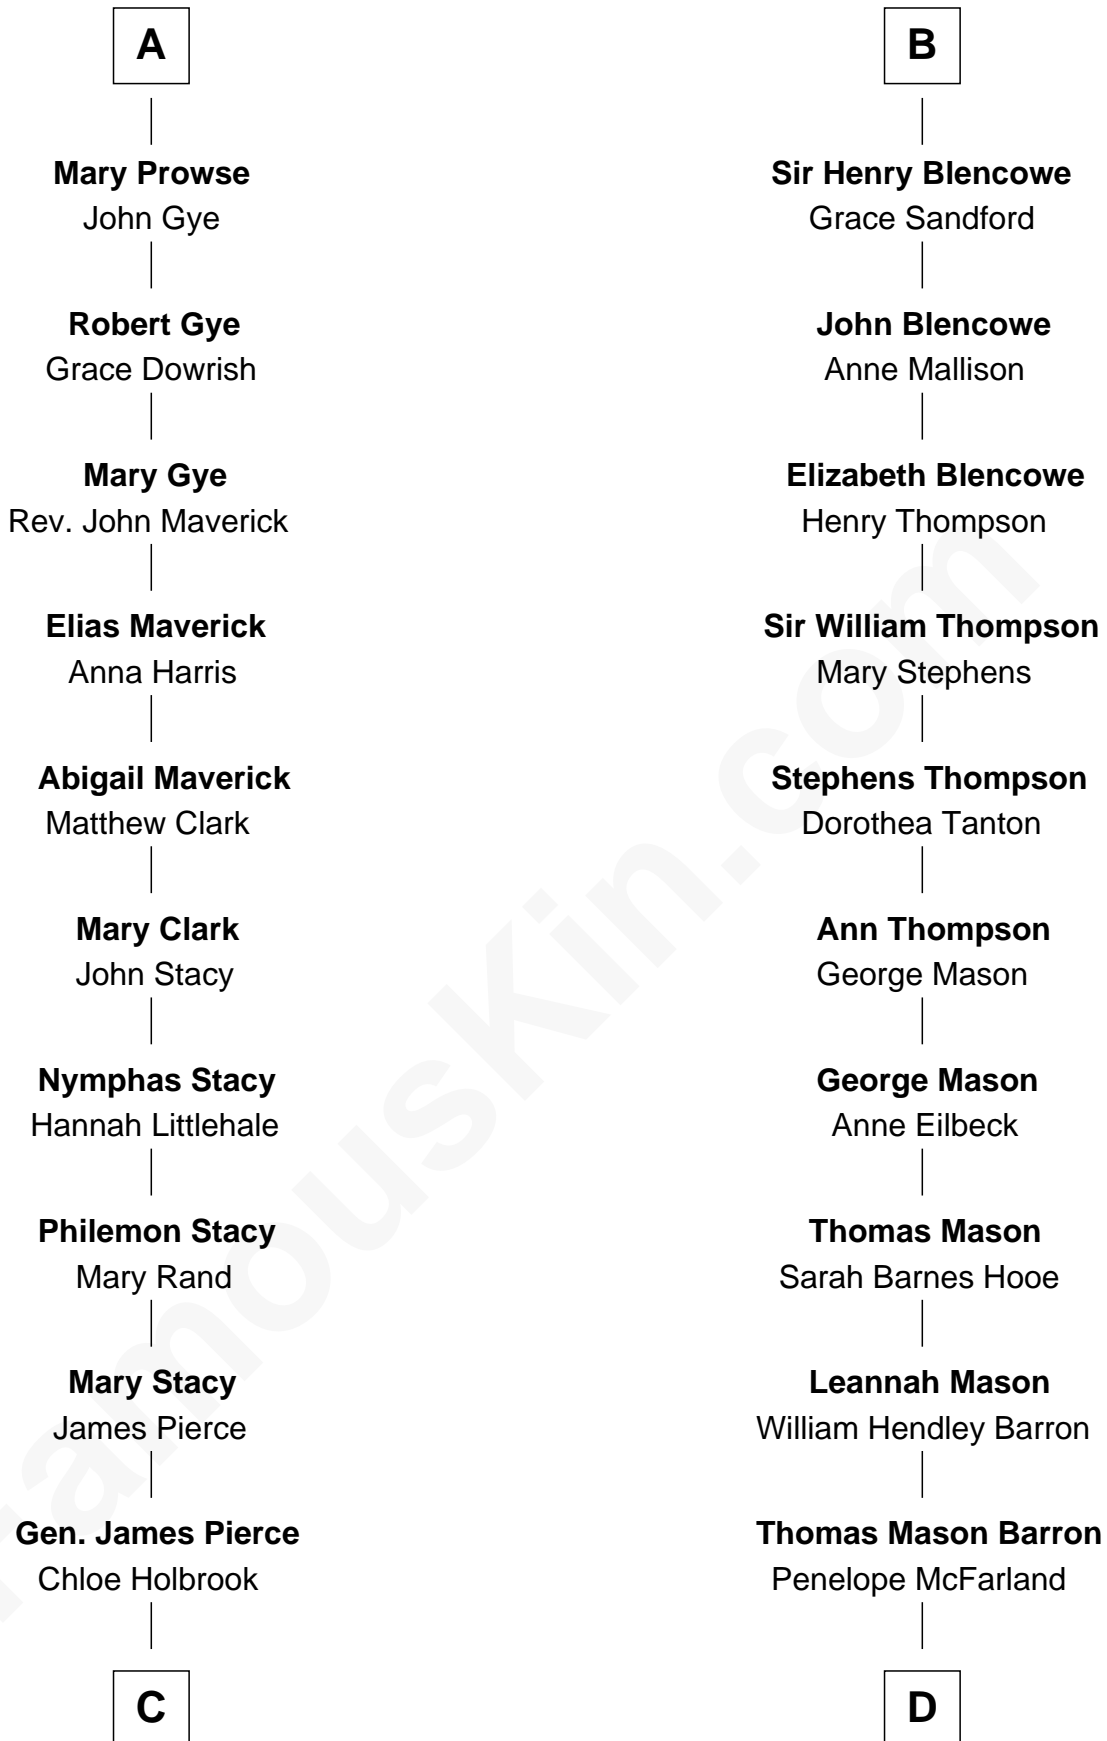

FamousKin.com

Relationship Chart of

Barbara (Pierce) Bush

First Lady of President George H.W. Bush

20th cousin 1 time removed of

Paris Hilton

Socialite and TV Personality

Sir Maurice de Berkeley

Eve la Zouche

C

Jonas James Pierce

Kate Pritzel

Scott Pierce

Mabel Marvin

Marvin Pierce

Pauline Robinson

Barbara (Pierce) Bush

First Lady of George H.W. Bush

D

William Thomas Barron

Mary Mulligan

Mary Adelaide Barron

Conrad Nicholson Hilton

Barron Hilton