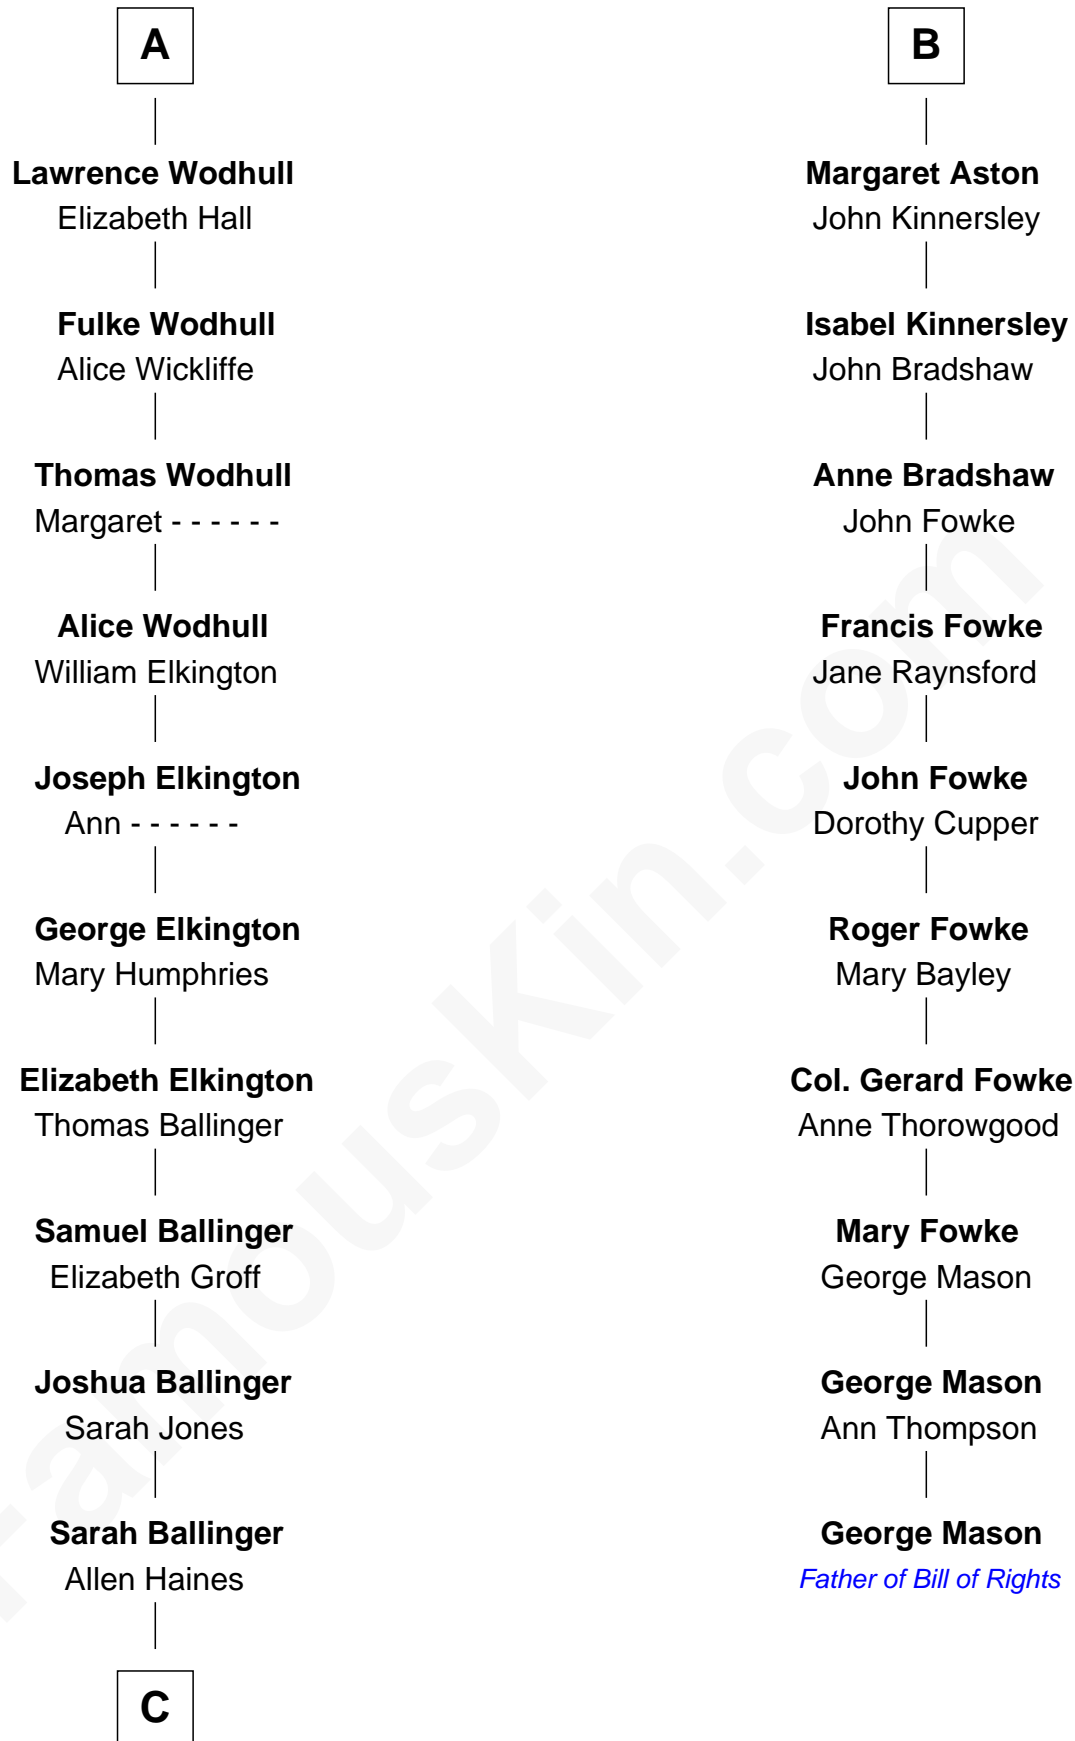

FamousKin.com

Relationship Chart of

Barbara (Pierce) Bush

First Lady of President George H.W. Bush

16th cousin 5 times removed of

George Mason

Father of the U.S. Bill of Rights

C

Jonathan Haines
Mary Jane Sprague

Sarah Haines
Jacob Marion Flickinger

Lulu Dell Flickinger
James Edgar Robinson

Pauline Robinson
Marvin Pierce

Barbara (Pierce) Bush
First Lady of George H.W. Bush

FamousKin.com