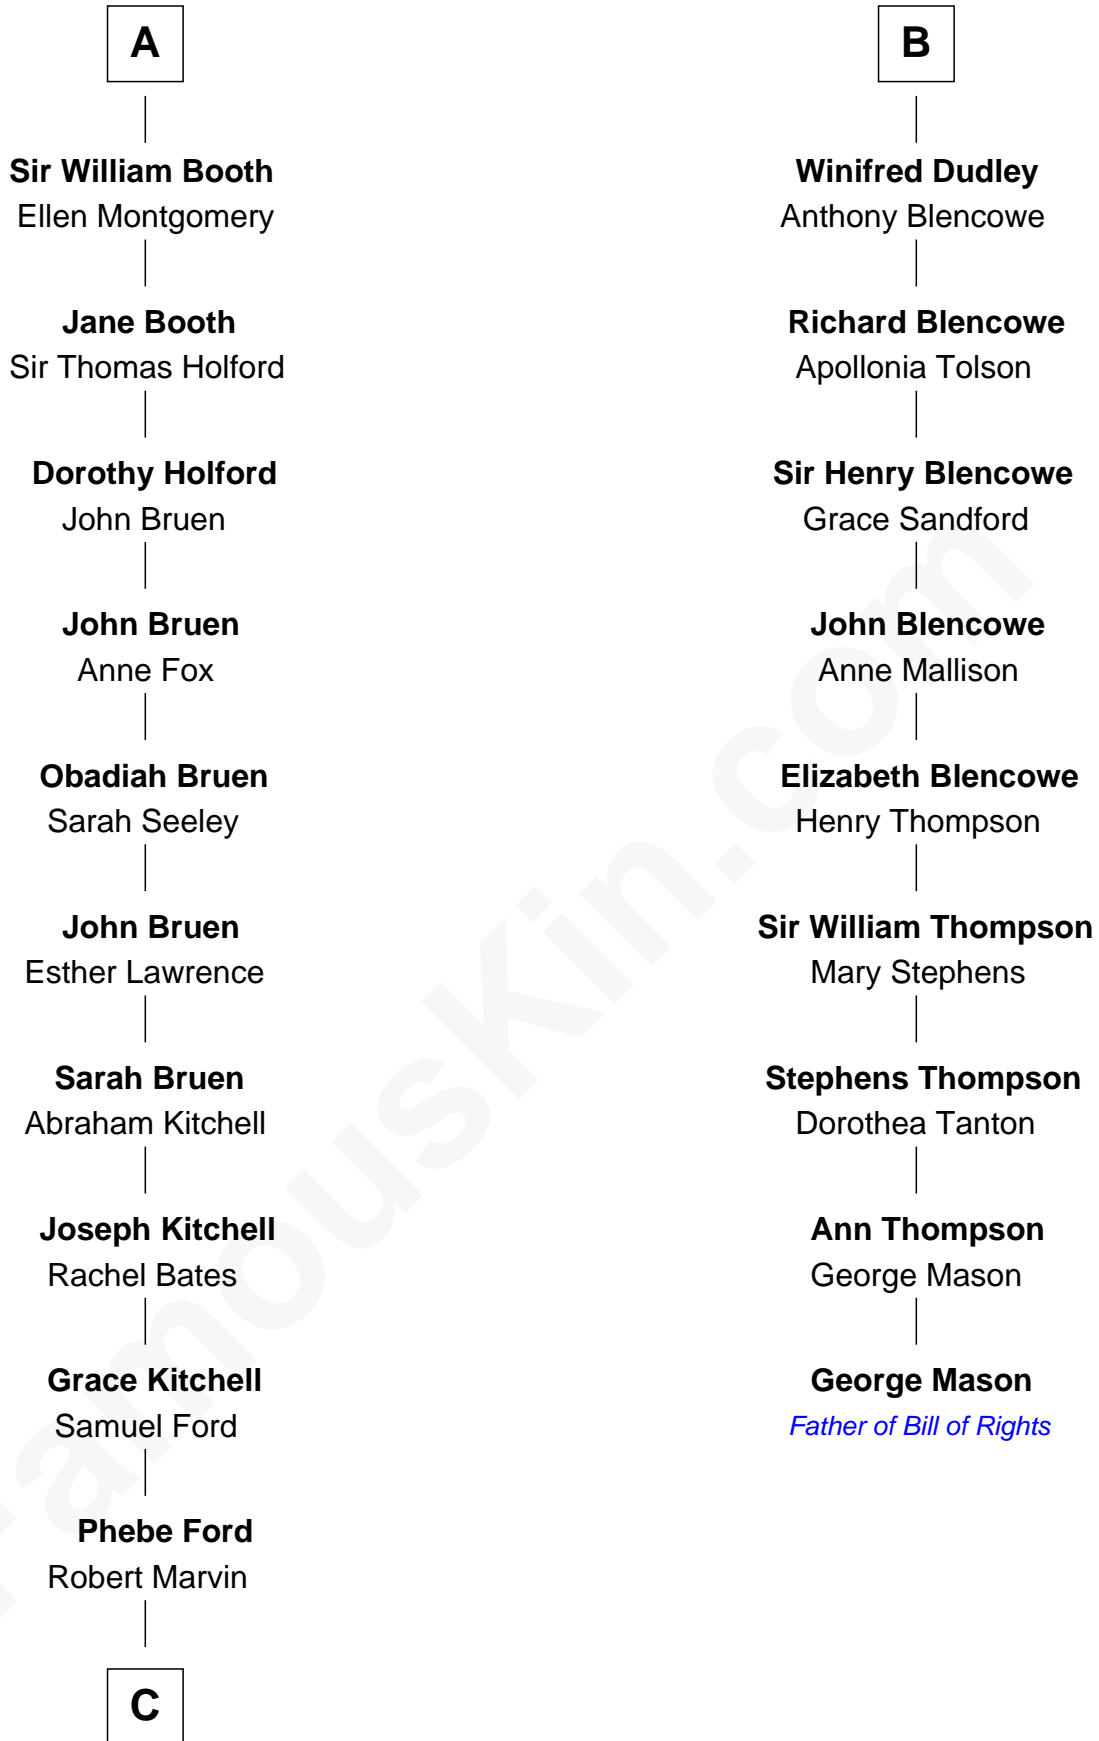

## Relationship Chart of Barbara (Pierce) Bush

*First Lady of President George H.W. Bush*

15th cousin 6 times removed of

**George Mason**

*Father of the U.S. Bill of Rights*

**C**

—  
**Samuel Ross Marvin**

Julia Ann Place

—  
**Jerome Place Marvin**

Martha Ann Stokes

—  
**Mabel Marvin**

Scott Pierce

—  
**Marvin Pierce**

Pauline Robinson

—  
**Barbara (Pierce) Bush**

*First Lady of George H.W. Bush*

FamousKin.com