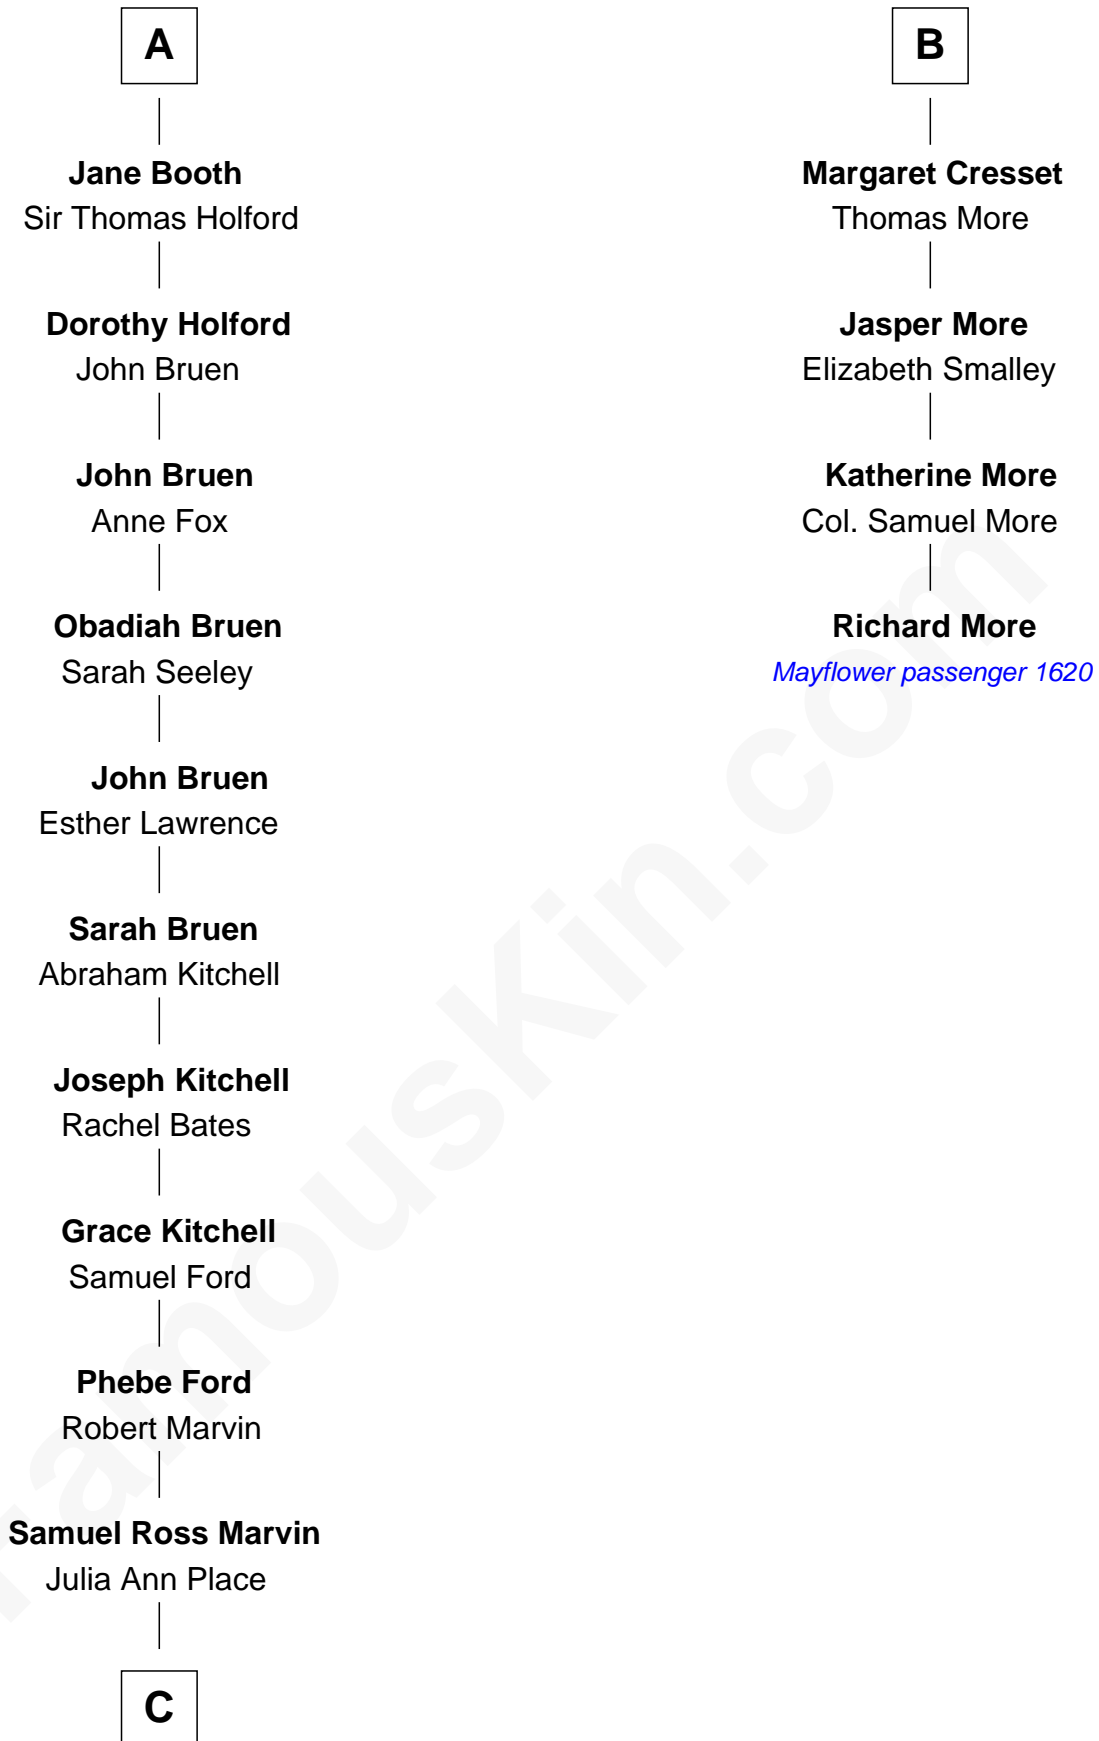

FamousKin.com

Relationship Chart of Barbara (Pierce) Bush

First Lady of President George H.W. Bush

10th cousin 10 times removed of

Richard More

(c1614 - c1696) Mayflower passenger 1620

MAYFLOWER

C

Jerome Place Marvin

Martha Ann Stokes

Mabel Marvin

Scott Pierce

Marvin Pierce

Pauline Robinson

Barbara (Pierce) Bush

First Lady of George H.W. Bush