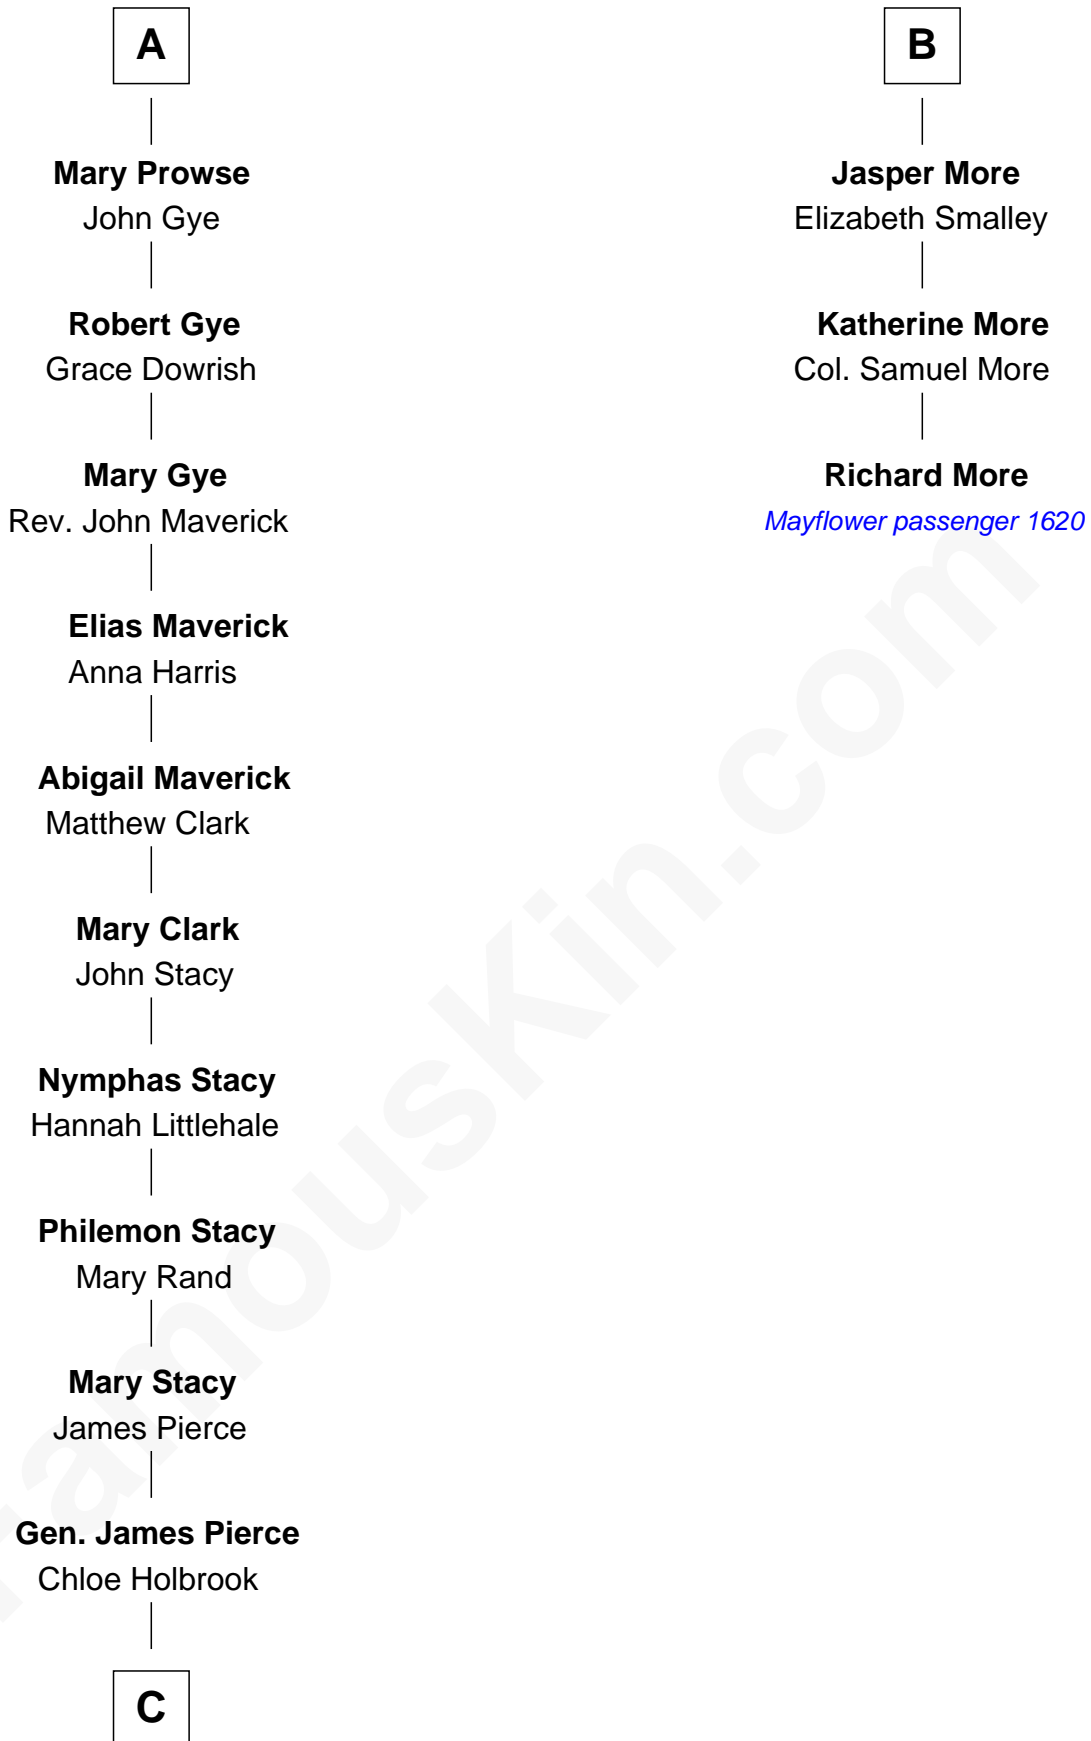

FamousKin.com

Relationship Chart of

Barbara (Pierce) Bush

First Lady of President George H.W. Bush

9th cousin 11 times removed of

Richard More

(c1614 - c1696) Mayflower passenger 1620

MAYFLOWER

C

—
Jonas James Pierce

Kate Pritzel

—
Scott Pierce

Mabel Marvin

—
Marvin Pierce

Pauline Robinson

—
Barbara (Pierce) Bush