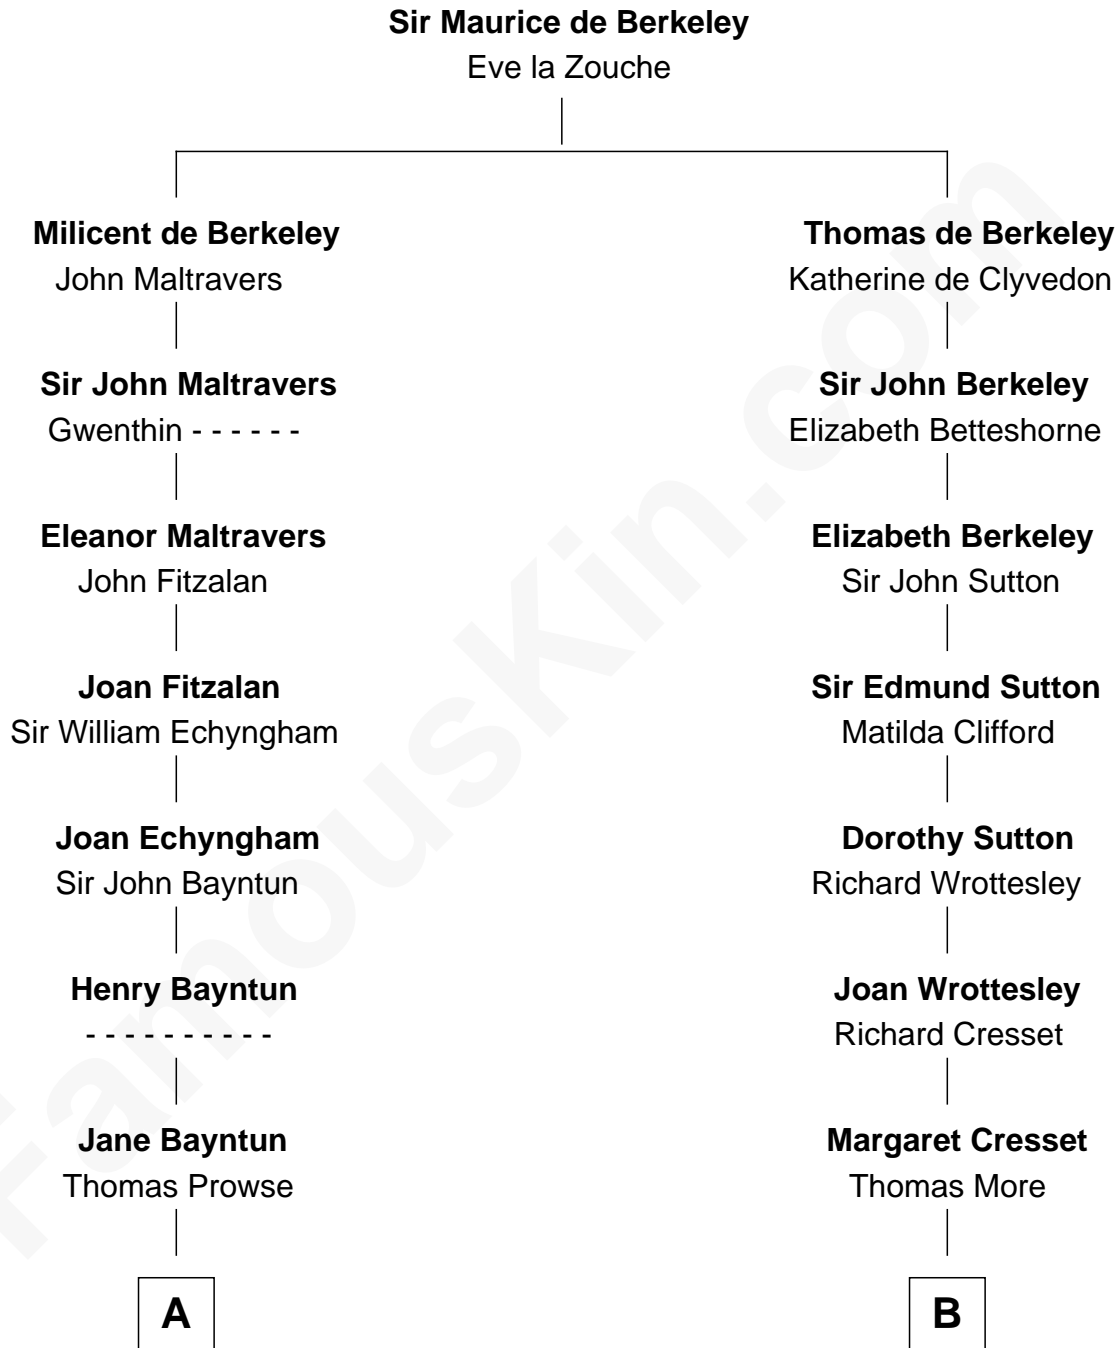

FamousKin.com

Relationship Chart of

Barbara (Pierce) Bush

First Lady of President George H.W. Bush

9th cousin 11 times removed of

Richard More

(c1614 - c1696) Mayflower passenger 1620

MAYFLOWER

C

—
Jonas James Pierce

Kate Pritzel

—
Scott Pierce

Mabel Marvin

—
Marvin Pierce

Pauline Robinson

—
Barbara (Pierce) Bush