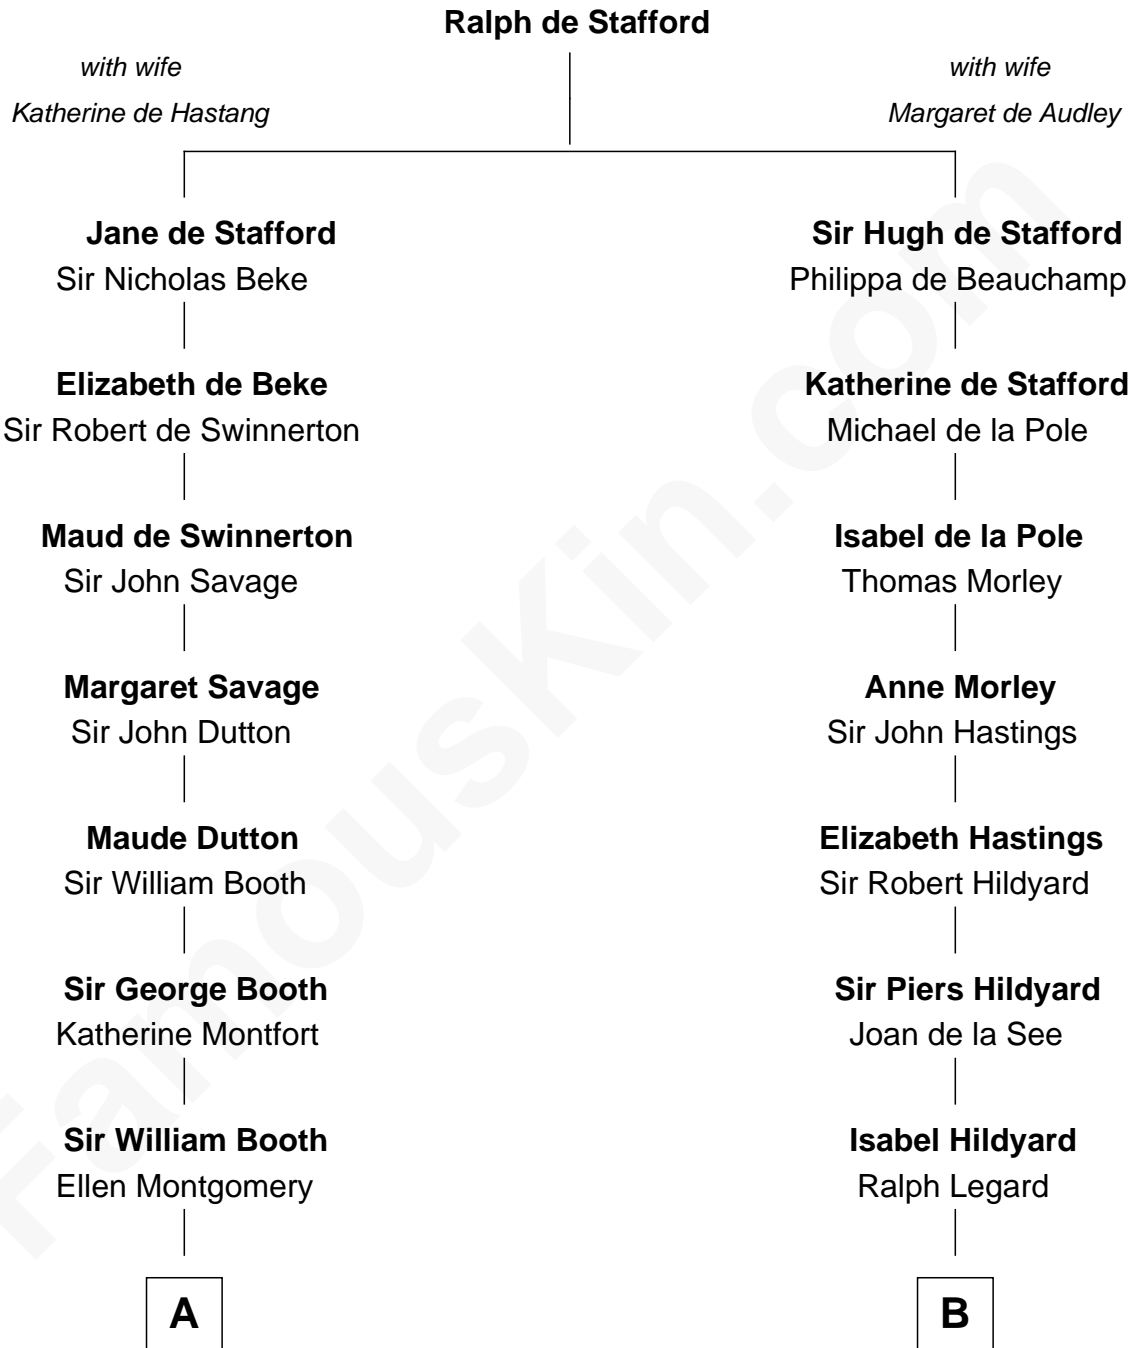

# FamousKin.com

## Relationship Chart of Barbara (Pierce) Bush

*First Lady of President George H.W. Bush*

19th cousin 1 time removed of

**Calvin Coolidge**  
*30th U.S. President*

**C**

**Jerome Place Marvin**  
Martha Ann Stokes