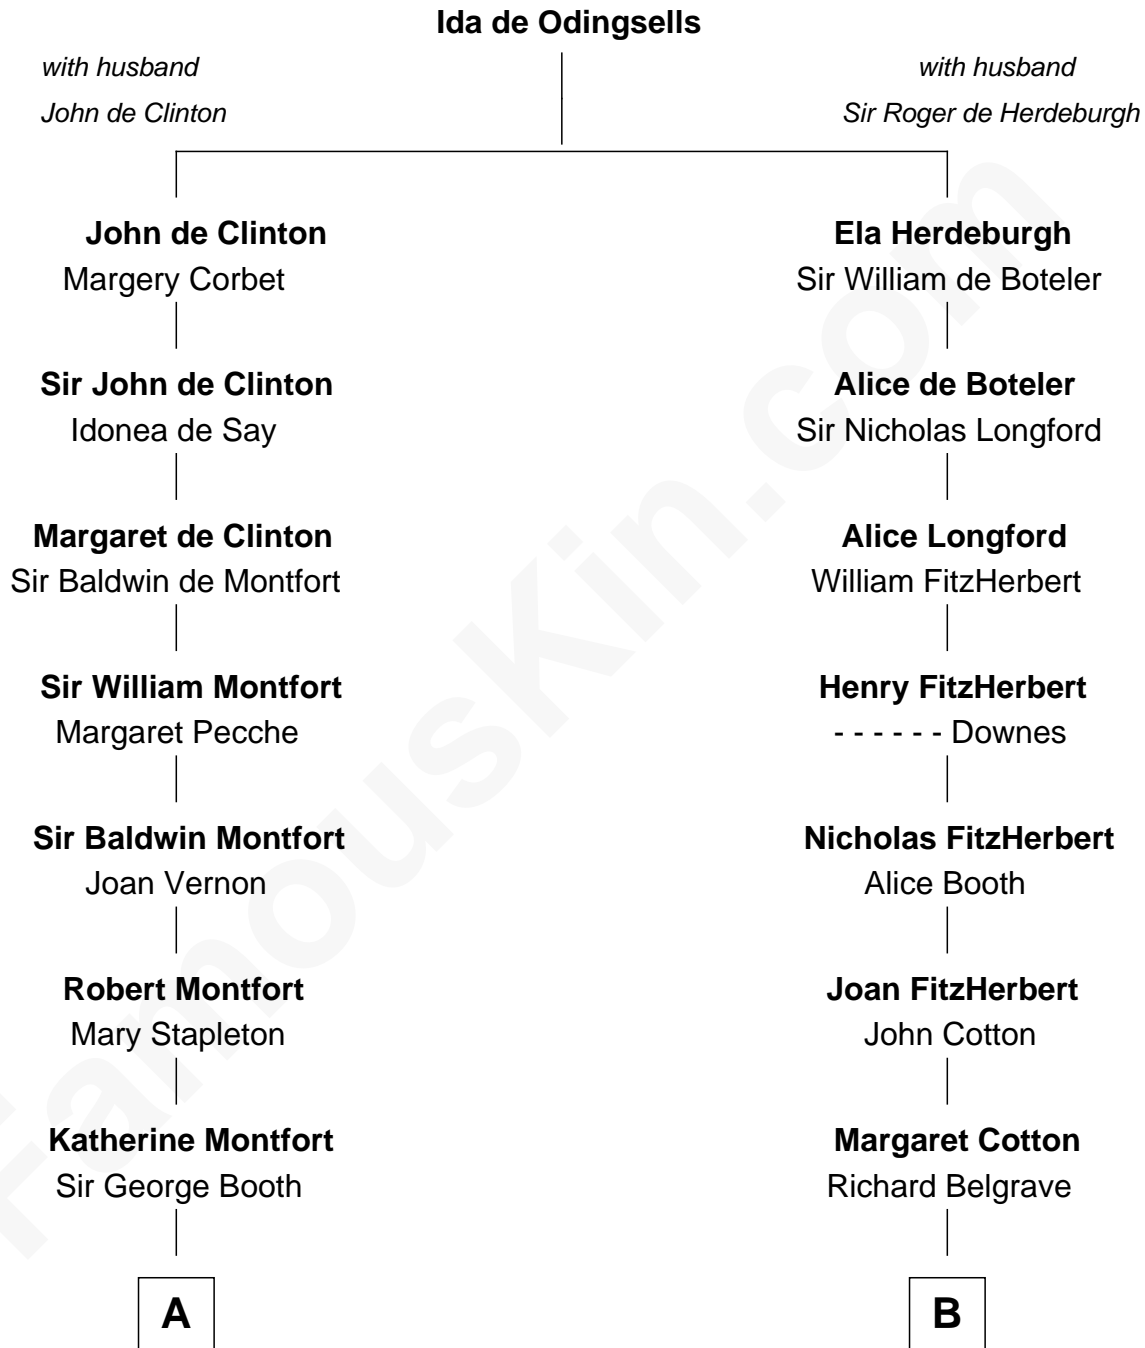

# FamousKin.com

## Relationship Chart of

### Barbara (Pierce) Bush

*First Lady of President George H.W. Bush*

20th cousin 1 time removed of

**Calvin Coolidge**  
*30th U.S. President*

**C**

**Samuel Ross Marvin**

Julia Ann Place

**Jerome Place Marvin**