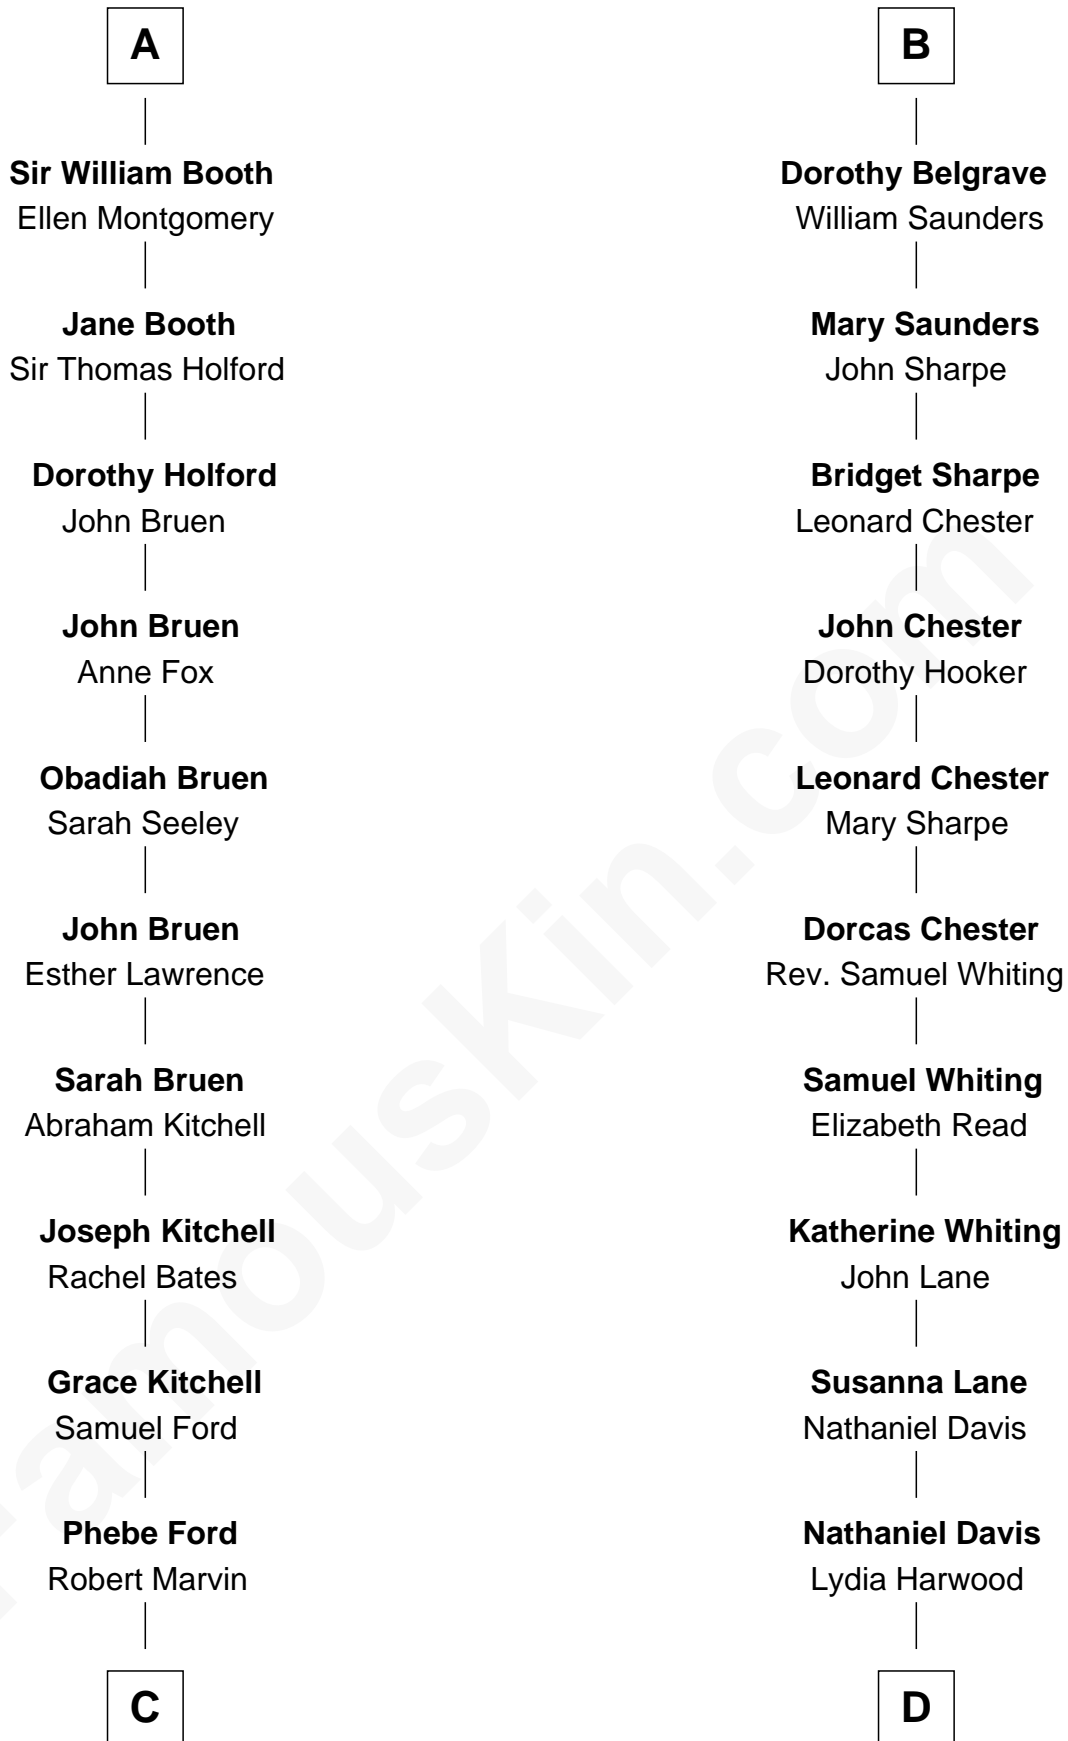

## Relationship Chart of

### Barbara (Pierce) Bush

*First Lady of President George H.W. Bush*

20th cousin 1 time removed of

**Calvin Coolidge**  
*30th U.S. President*

**C**

**Samuel Ross Marvin**

Julia Ann Place

**Jerome Place Marvin**

Martha Ann Stokes

**Mabel Marvin**

Scott Pierce

**Marvin Pierce**

Pauline Robinson

**Barbara (Pierce) Bush**

*First Lady of George H.W. Bush*

**D**