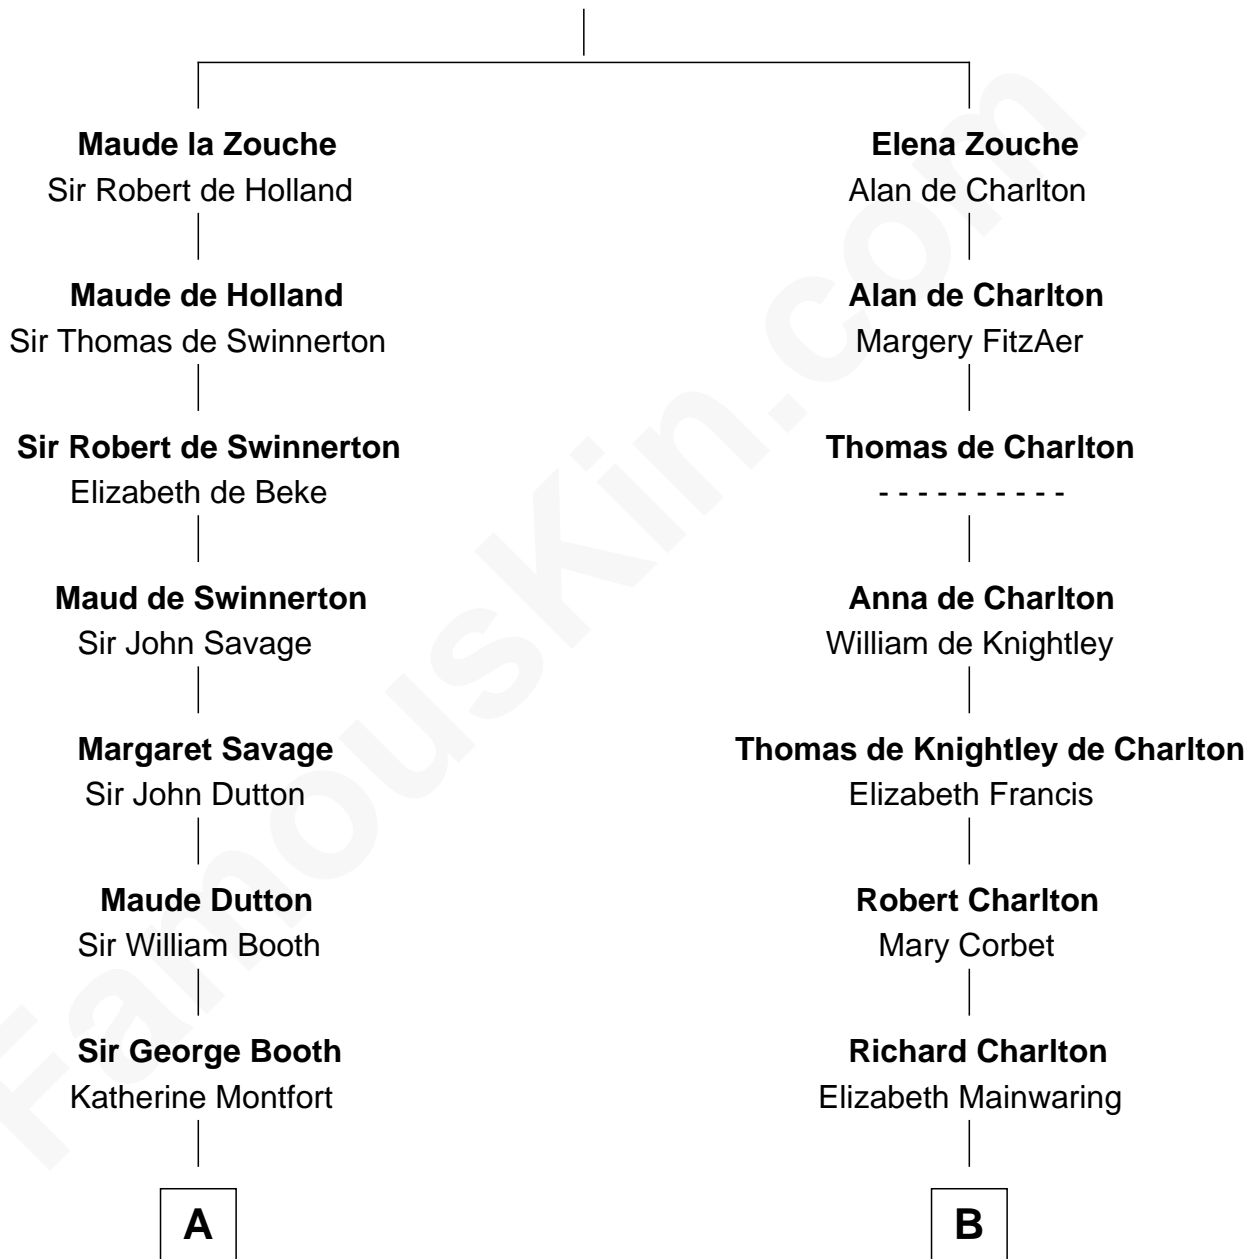

## Relationship Chart of Barbara (Pierce) Bush

*First Lady of President George H.W. Bush*

20th cousin 1 time removed of

**Calvin Coolidge**

*30th U.S. President*

**Sir Alan la Zouche**

Eleanor de Segrave

**C**

**Samuel Ross Marvin**

Julia Ann Place

**Jerome Place Marvin**

Martha Ann Stokes

**Mabel Marvin**

Scott Pierce

**Marvin Pierce**

Pauline Robinson

**Barbara (Pierce) Bush**

*First Lady of George H.W. Bush*

**D**

**Mary Davis**

John Dunlap Moor

**Hiram Dunlap Moor**

Abigail Pinney Franklin

**Victoria Josephine Moor**