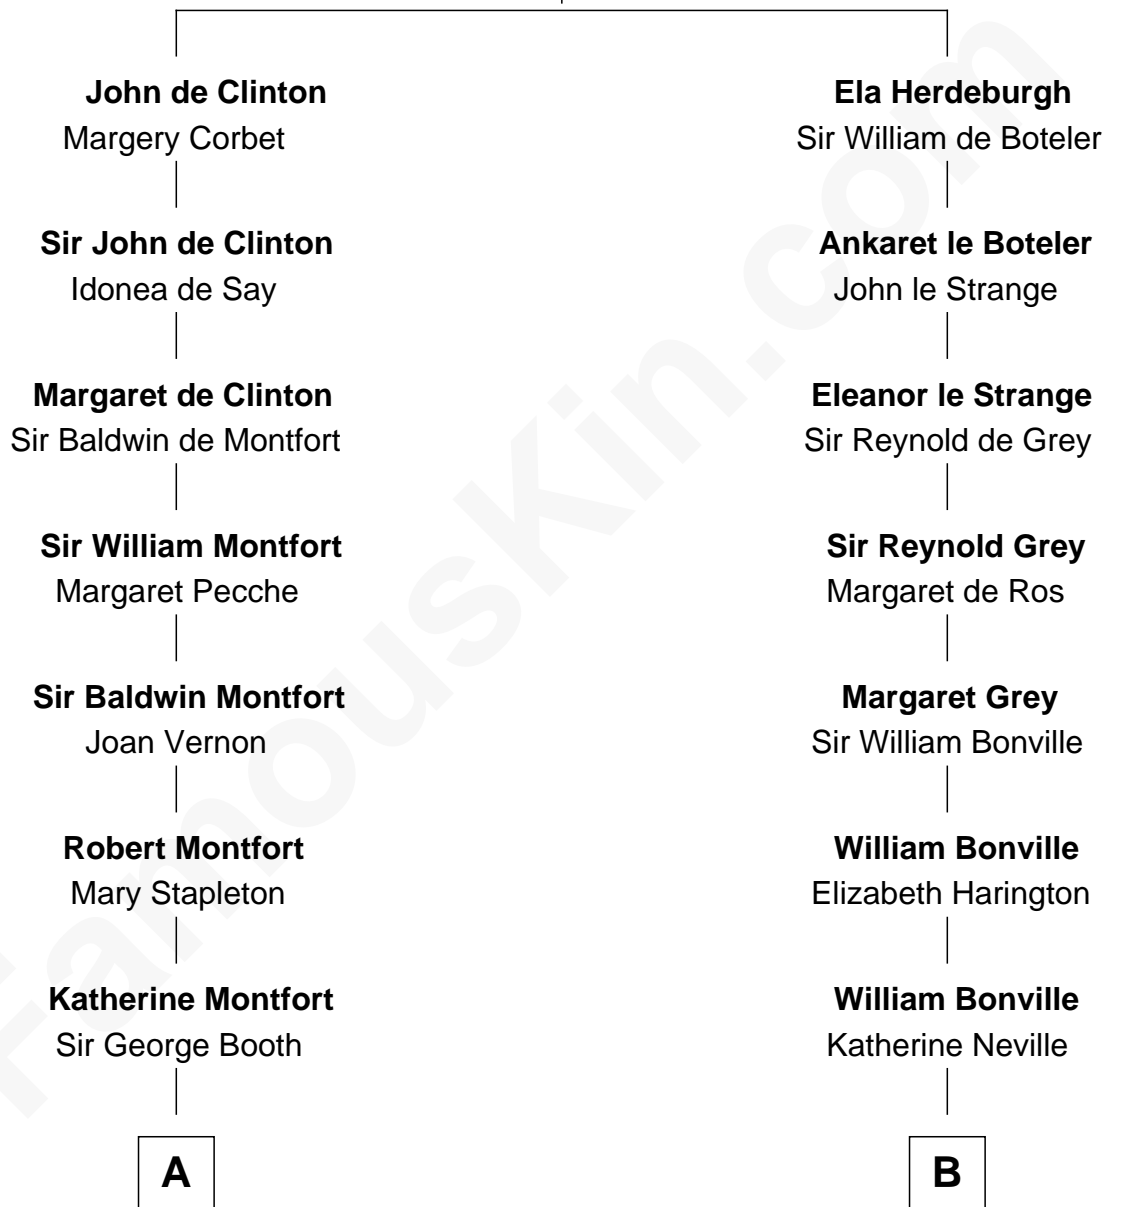

## Relationship Chart of

### Barbara (Pierce) Bush

*First Lady of President George H.W. Bush*

16th cousin 5 times removed of

### Bathsheba (Ruggles) Spooner

*First woman executed for murder in U.S. by non-British government*

**Ida de Odingsells**

*with husband*

*John de Clinton*

*with husband*

*Sir Roger de Herdeburgh*

**C**

—  
**Samuel Ross Marvin**

Julia Ann Place

—  
**Jerome Place Marvin**

Martha Ann Stokes

—  
**Mabel Marvin**

Scott Pierce

—  
**Marvin Pierce**

Pauline Robinson