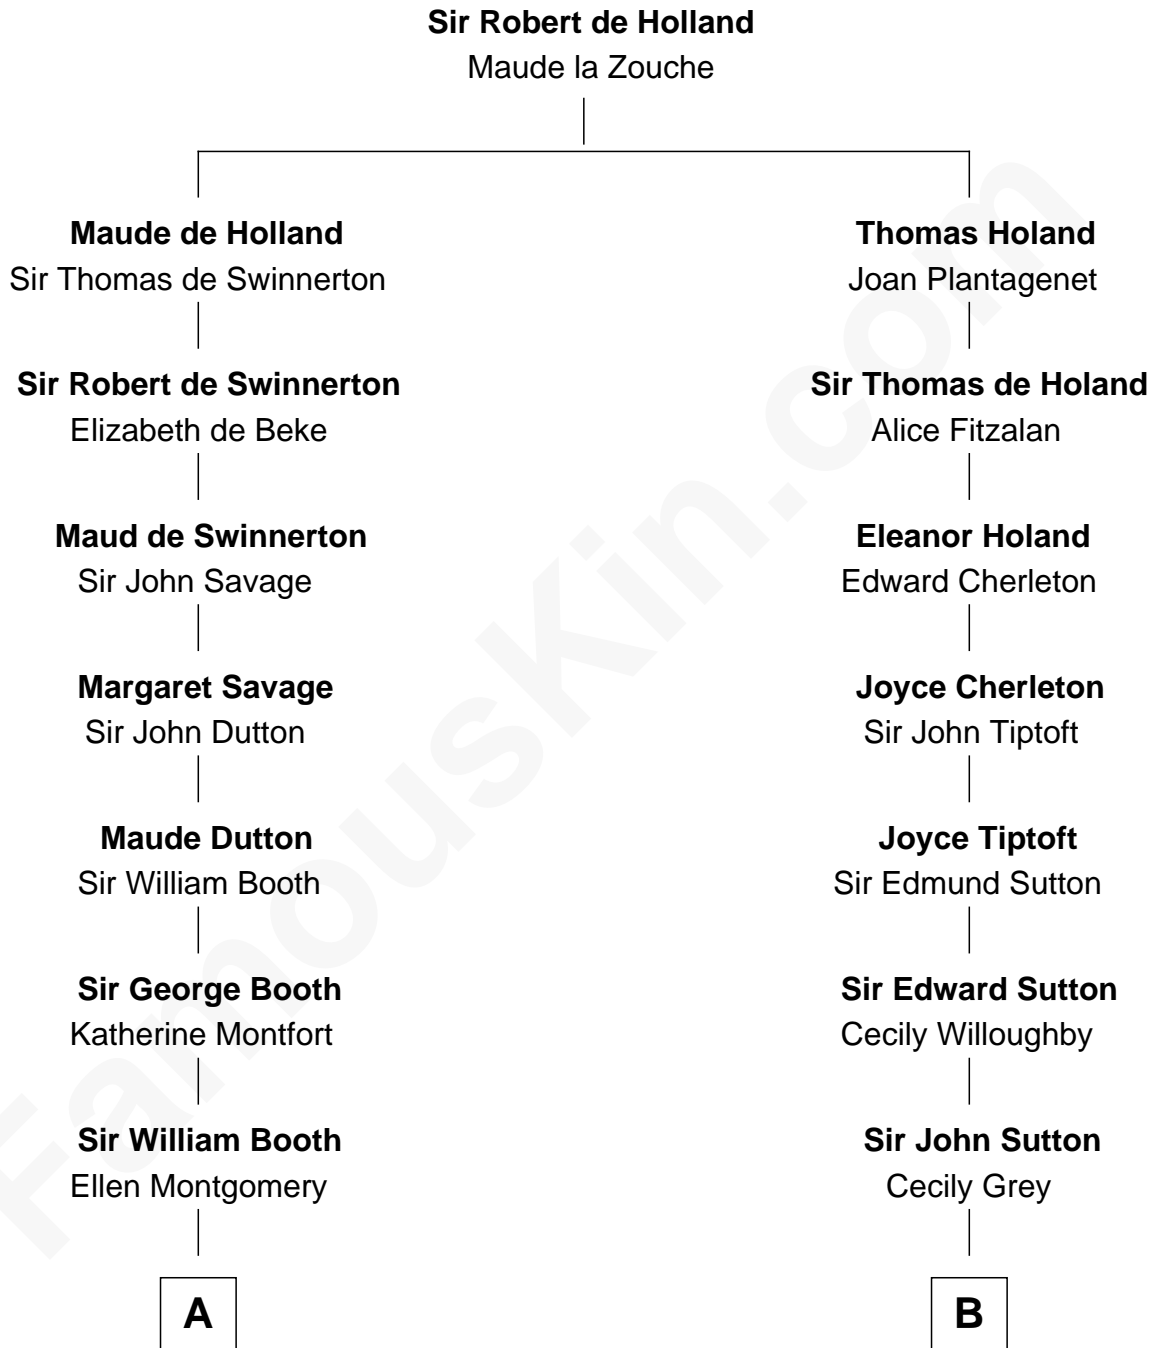

FamousKin.com

Relationship Chart of Barbara (Pierce) Bush

First Lady of President George H.W. Bush

14th cousin 6 times removed of

Bathsheba (Ruggles) Spooner

First woman executed for murder in U.S. by non-British government

C

Jerome Place Marvin

Martha Ann Stokes

Mabel Marvin

Scott Pierce

Marvin Pierce

Pauline Robinson

Barbara (Pierce) Bush