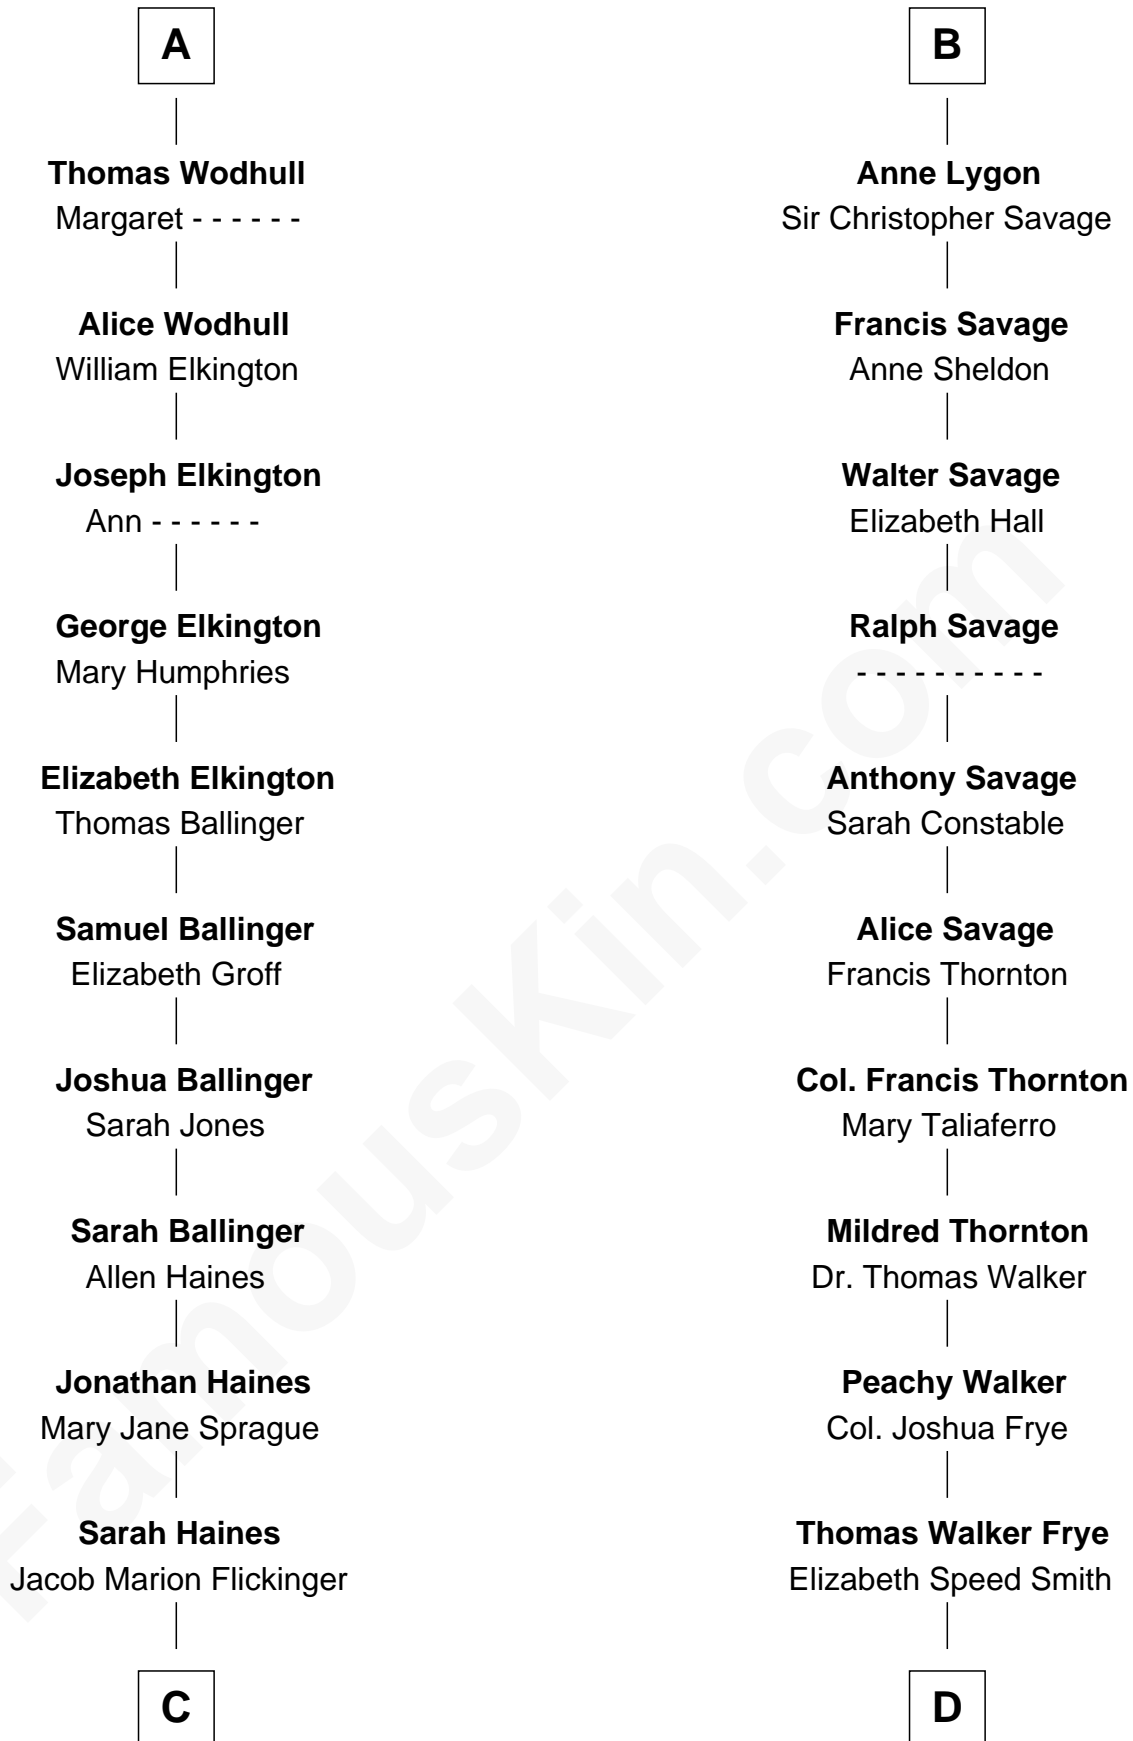

FamousKin.com

Relationship Chart of

Barbara (Pierce) Bush

First Lady of President George H.W. Bush

19th cousin 1 time removed of

Adlai Stevenson II

31st Governor of Illinois

C

Lulu Dell Flickinger
James Edgar Robinson

Pauline Robinson
Marvin Pierce

Barbara (Pierce) Bush
First Lady of George H.W. Bush

D

Mary Peachy Frye
Rev. Lewis Warner Green

Letitia Green
Adlai Ewing Stevenson

Lewis Green Stevenson
Helen Louise Davis