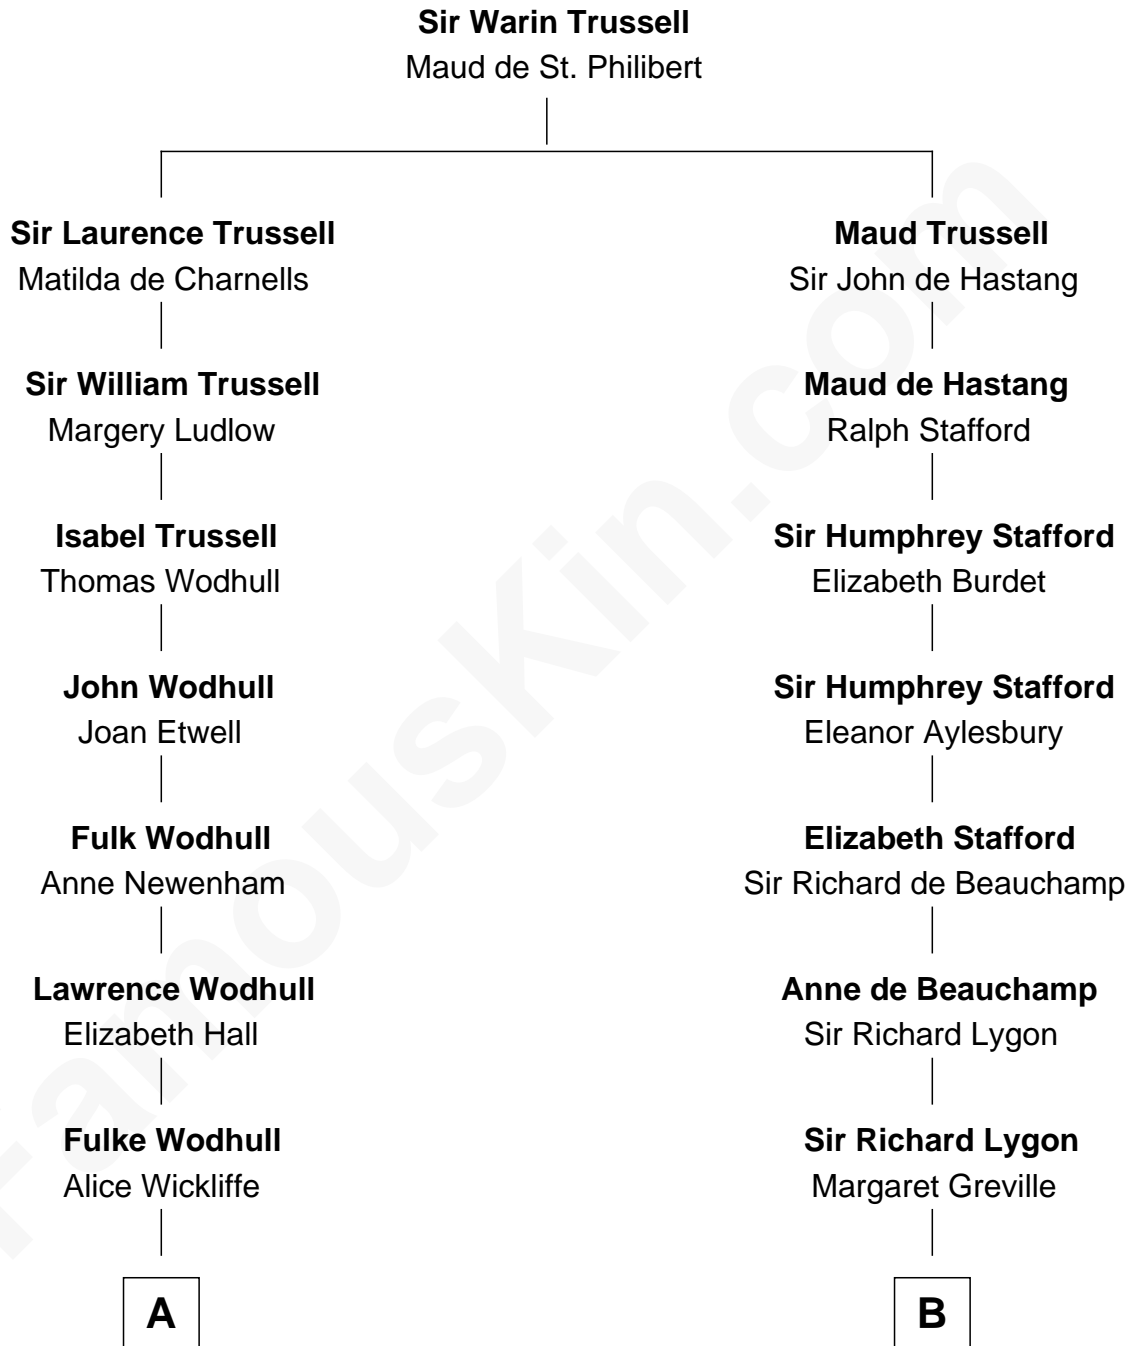

FamousKin.com

Relationship Chart of

Barbara (Pierce) Bush

First Lady of President George H.W. Bush

19th cousin 1 time removed of

Adlai Stevenson II

31st Governor of Illinois

C

Lulu Dell Flickinger
James Edgar Robinson

Pauline Robinson
Marvin Pierce

Barbara (Pierce) Bush
First Lady of George H.W. Bush

D

Mary Peachy Frye
Rev. Lewis Warner Green

Letitia Green
Adlai Ewing Stevenson

Lewis Green Stevenson
Helen Louise Davis