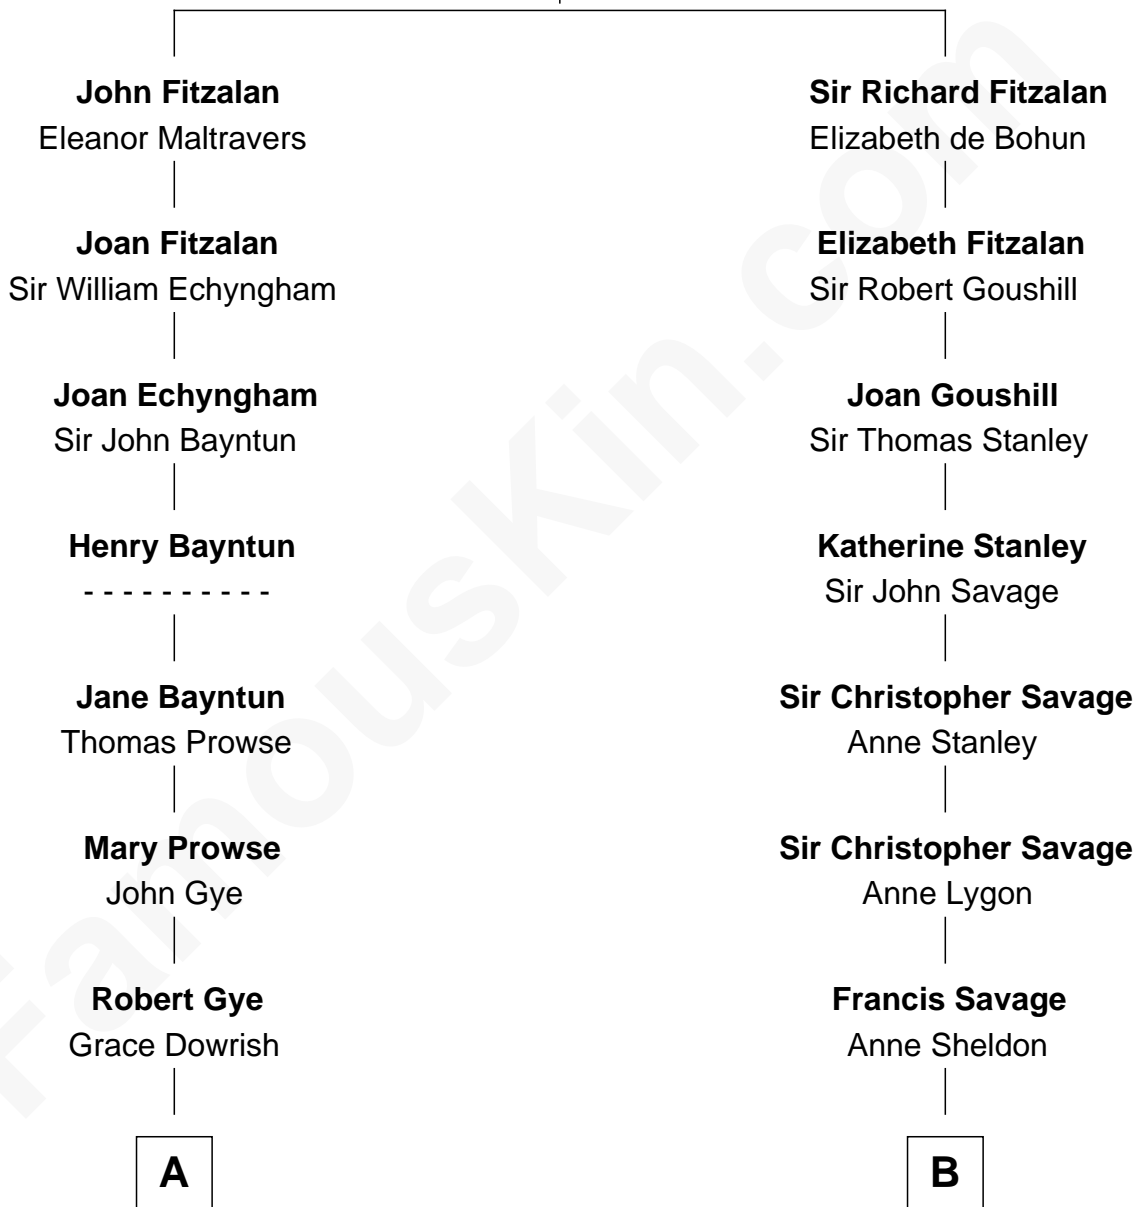

## Relationship Chart of

### Barbara (Pierce) Bush

*First Lady of President George H.W. Bush*

18th cousin of

### Adlai Stevenson II

*31st Governor of Illinois*

**Richard Fitzalan**  
Eleanor Plantagenet

**C**

**Marvin Pierce**  
Pauline Robinson

**Barbara (Pierce) Bush**  
*First Lady of George H.W. Bush*

**D**

**Lewis Green Stevenson**  
Helen Louise Davis