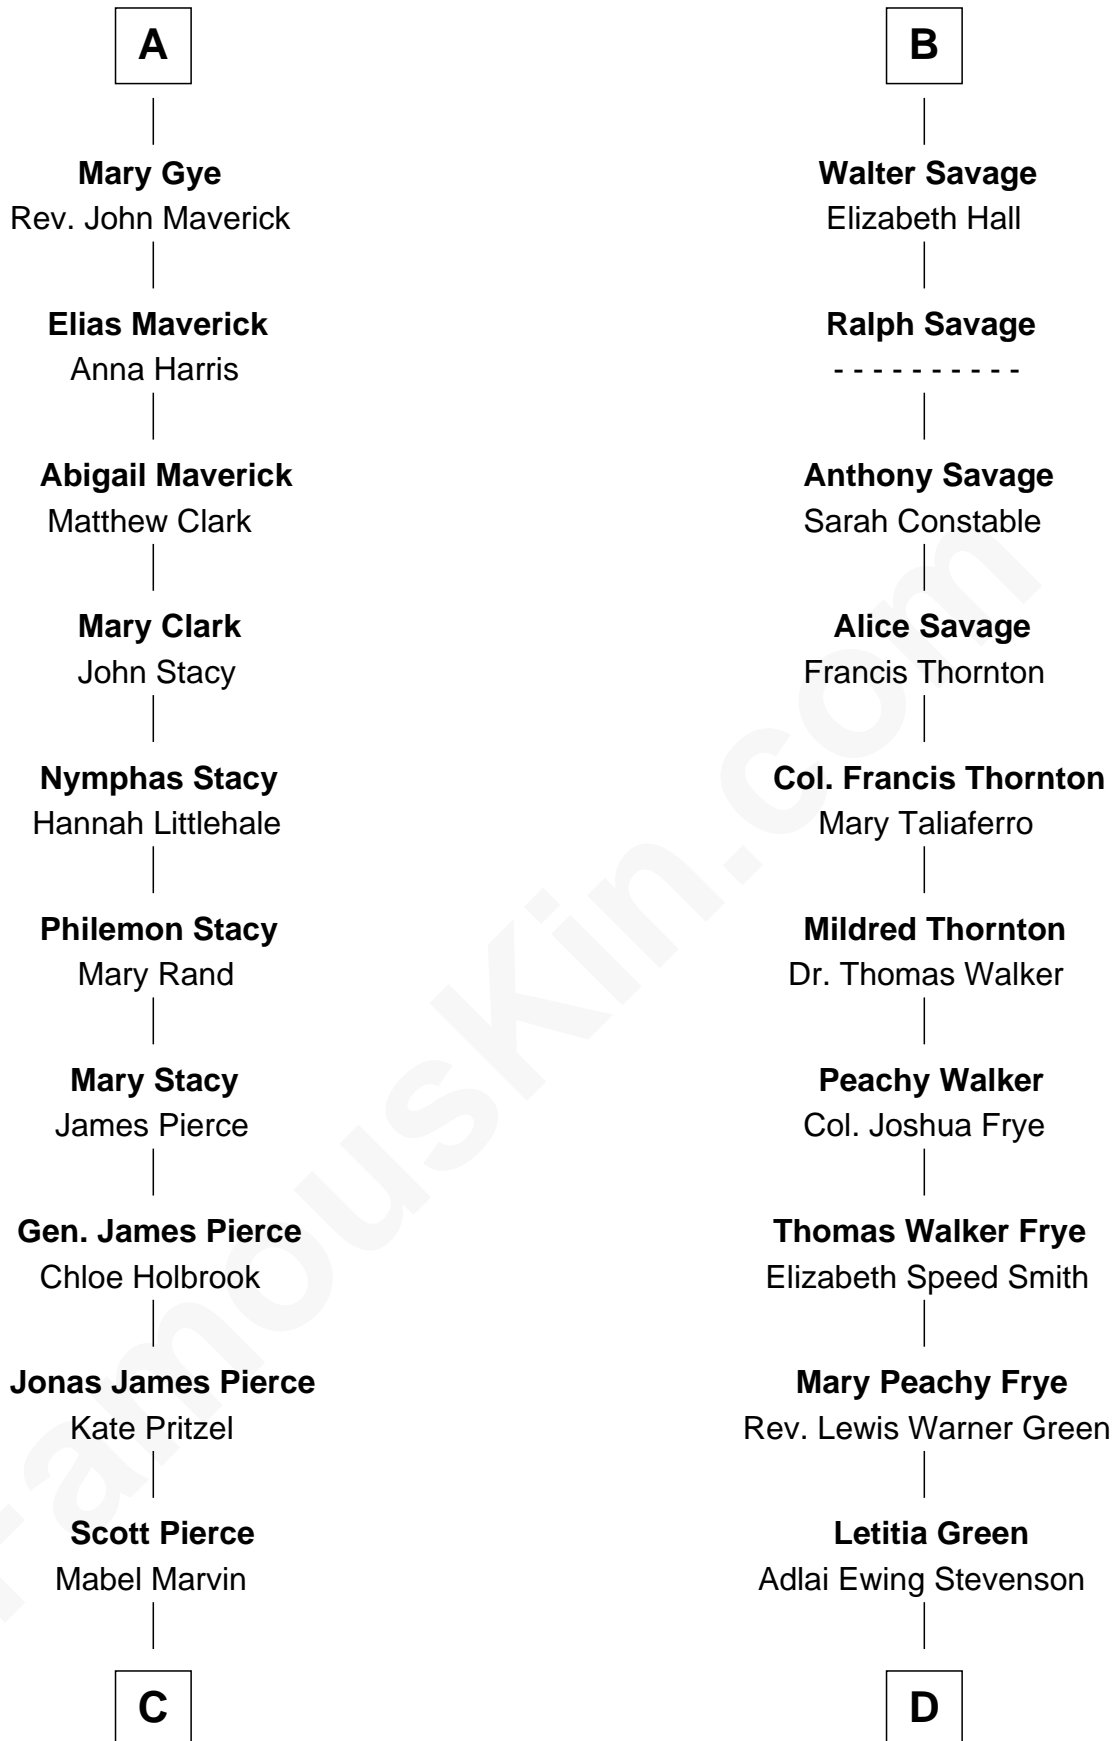

## Relationship Chart of

### Barbara (Pierce) Bush

*First Lady of President George H.W. Bush*

18th cousin of

### Adlai Stevenson II

*31st Governor of Illinois*

**Richard Fitzalan**  
Eleanor Plantagenet

**C**

**Marvin Pierce**  
Pauline Robinson

**Barbara (Pierce) Bush**  
*First Lady of George H.W. Bush*

**D**

**Lewis Green Stevenson**  
Helen Louise Davis