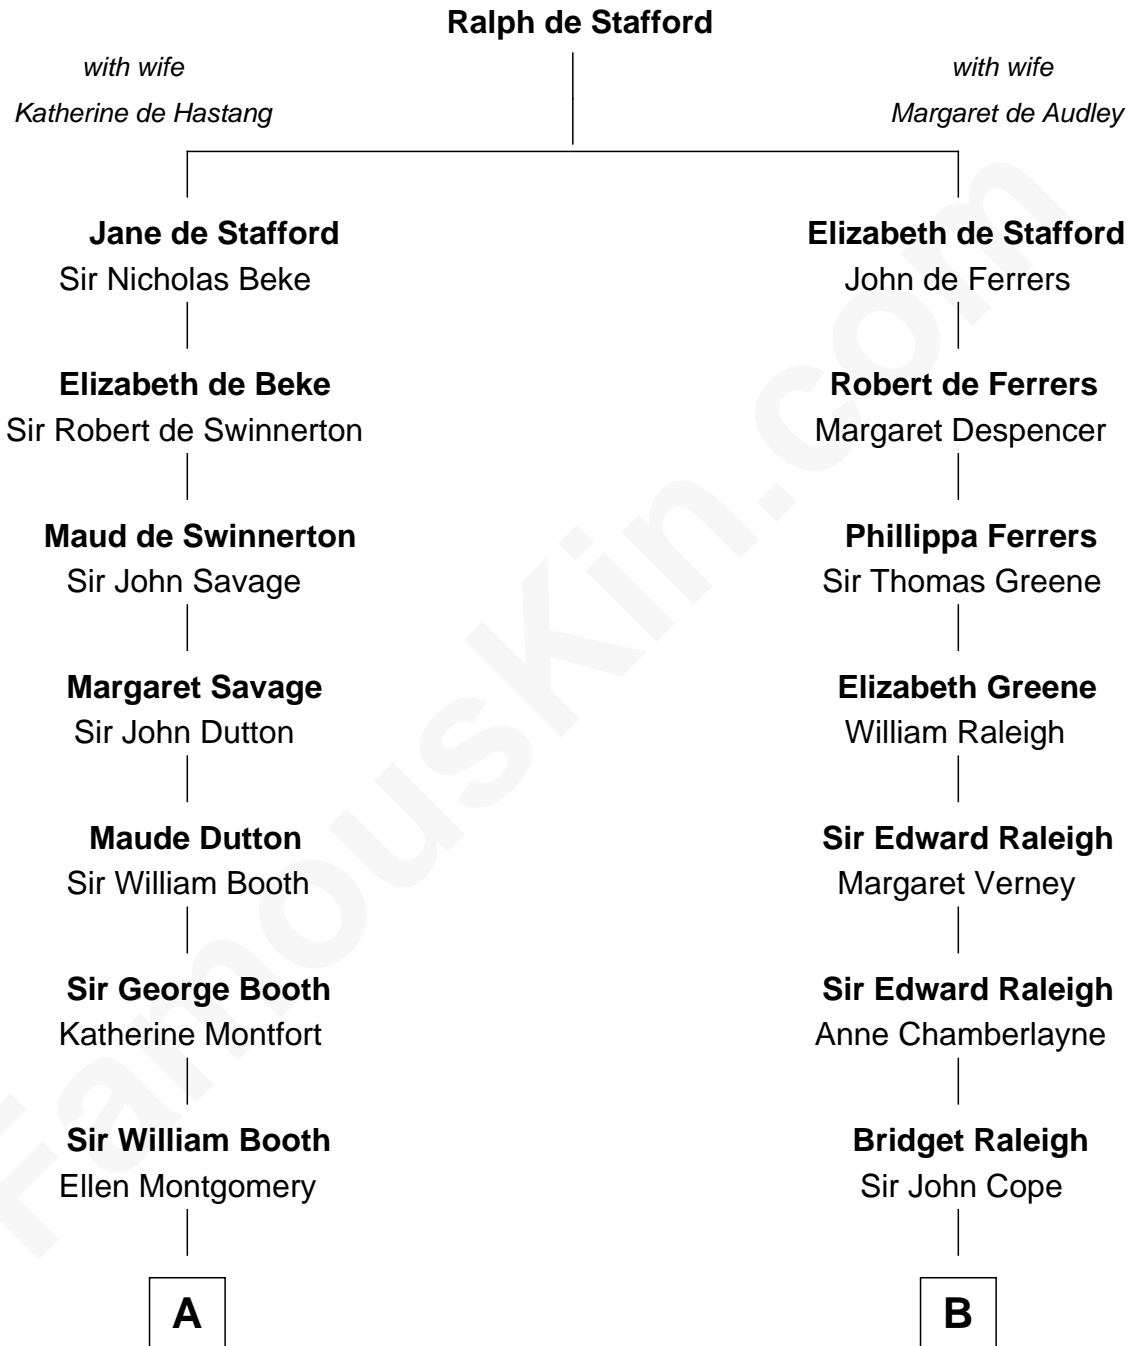

FamousKin.com

Relationship Chart of Barbara (Pierce) Bush

First Lady of President George H.W. Bush

15th cousin 5 times removed of

Nicholas Gilman

Signer of the U.S. Constitution

C

Jerome Place Marvin

Martha Ann Stokes

Mabel Marvin

Scott Pierce

Marvin Pierce

Pauline Robinson

Barbara (Pierce) Bush

First Lady of George H.W. Bush

FamousKin.com