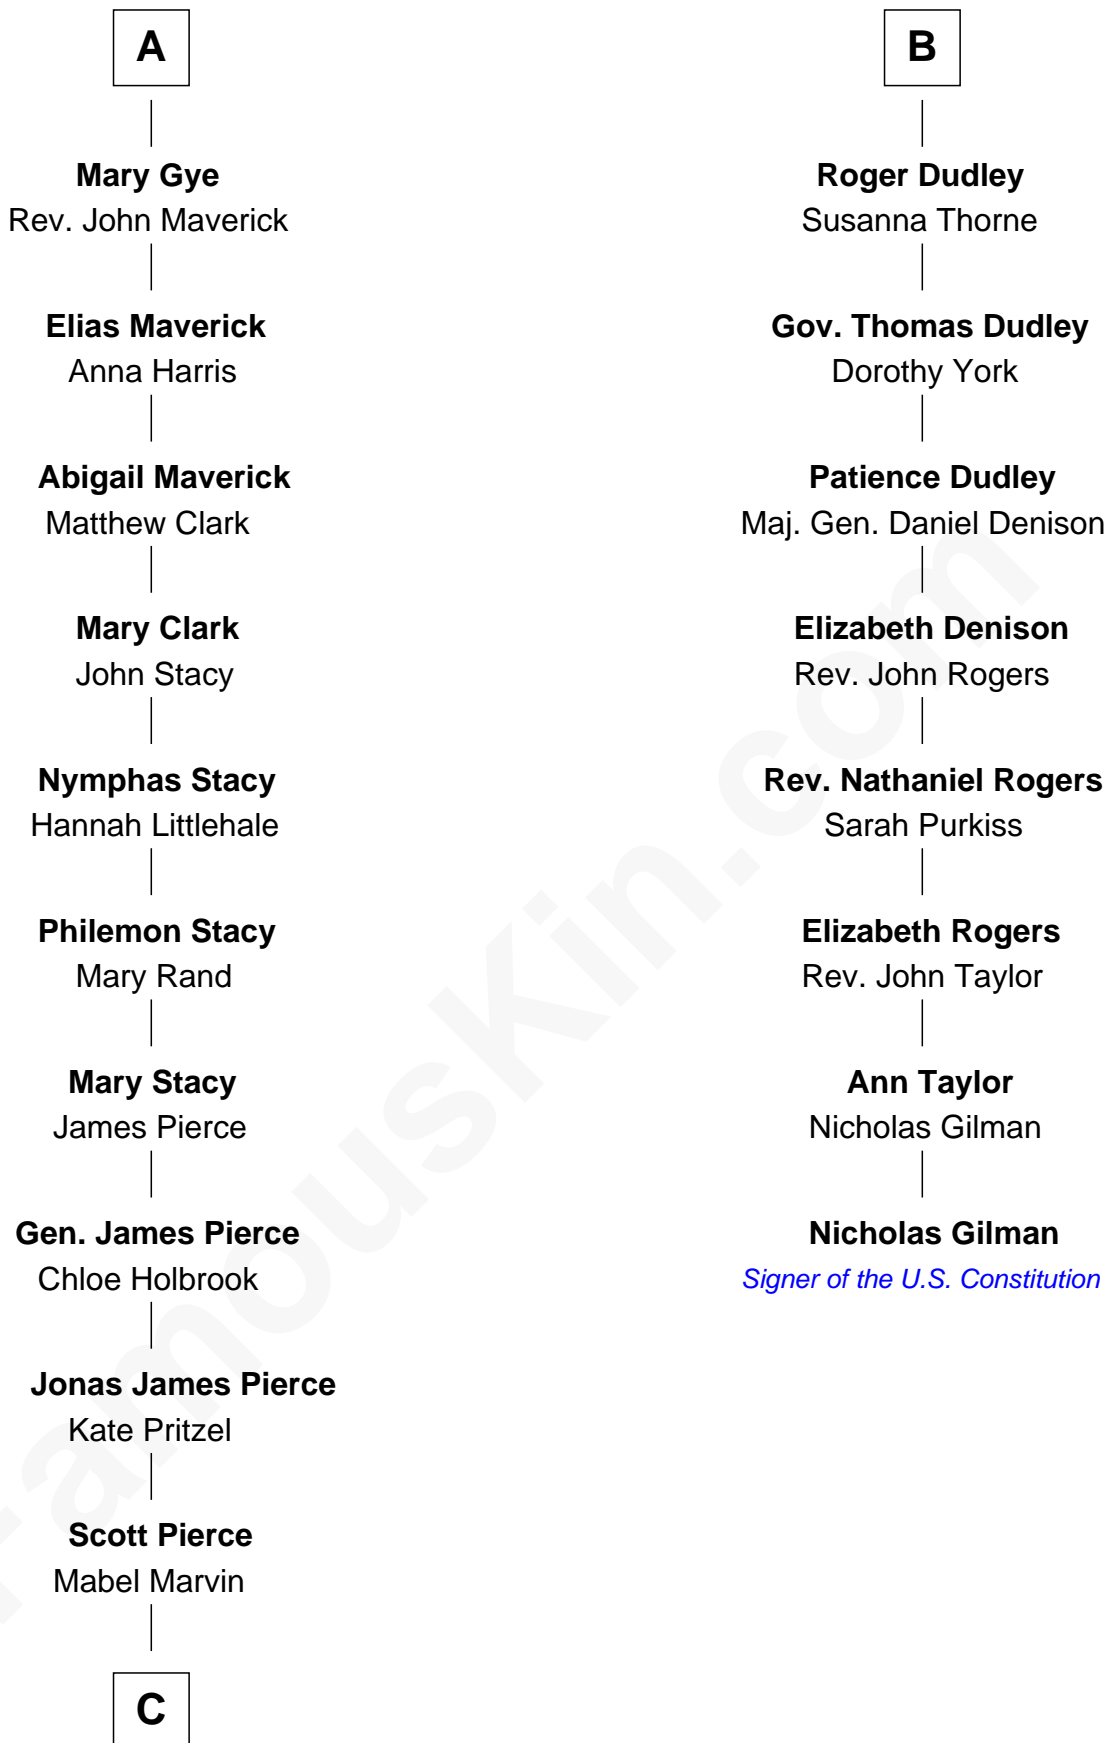

FamousKin.com

Relationship Chart of

Barbara (Pierce) Bush

First Lady of President George H.W. Bush

14th cousin 4 times removed of

Nicholas Gilman

Signer of the U.S. Constitution

C

—
Marvin Pierce
Pauline Robinson

—
Barbara (Pierce) Bush
First Lady of George H.W. Bush

FamousKin.com