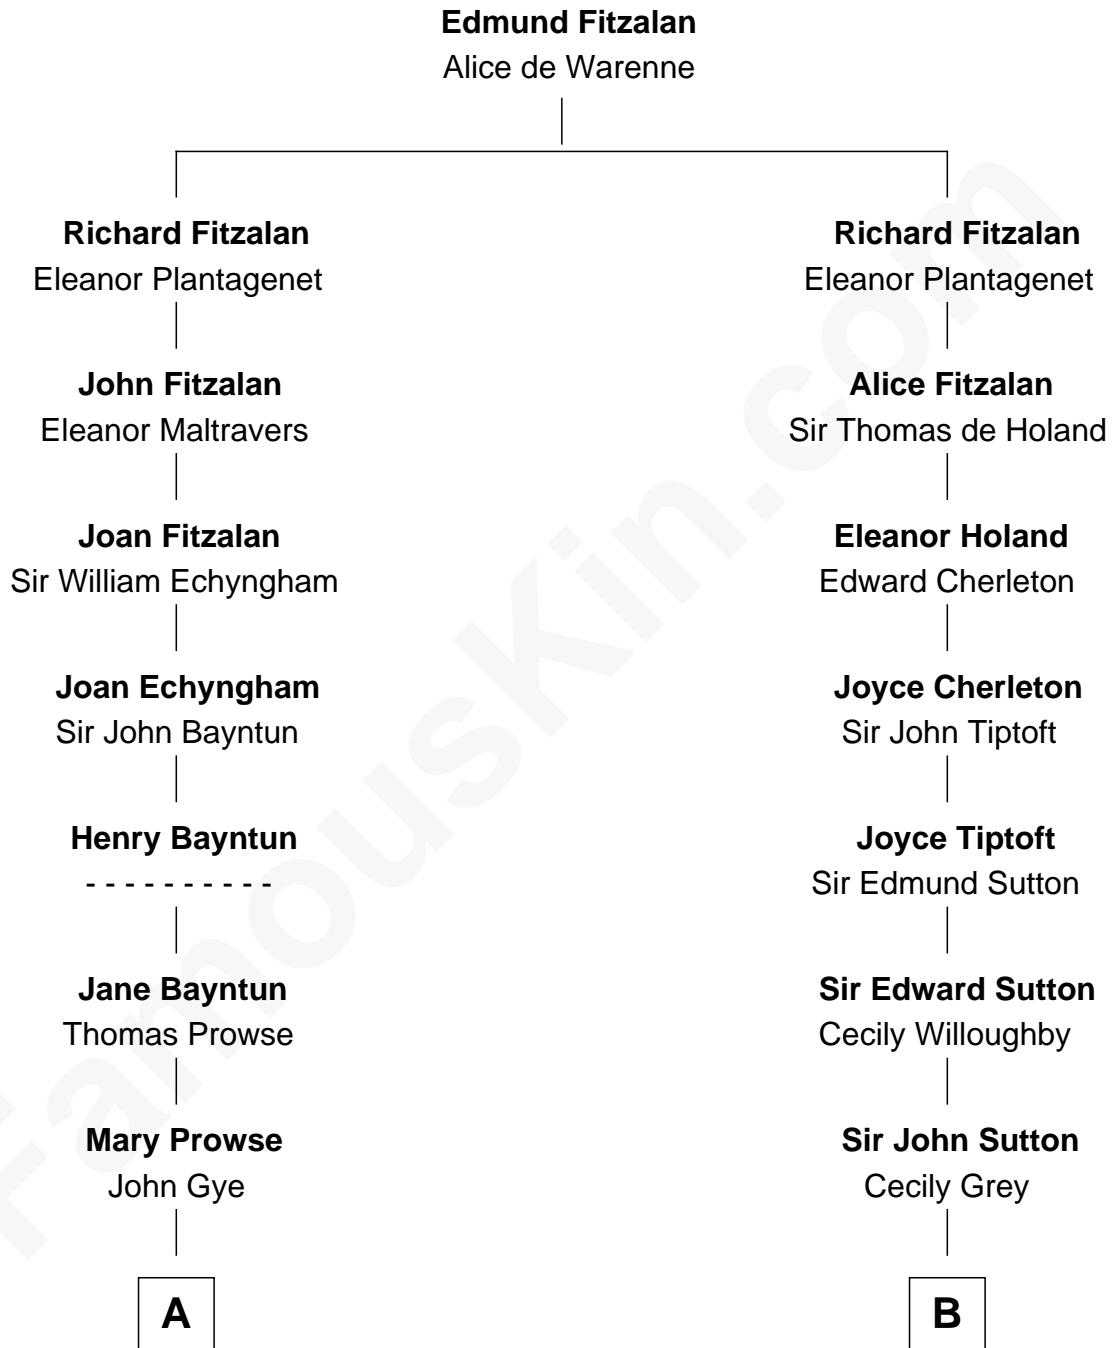

FamousKin.com

Relationship Chart of Barbara (Pierce) Bush

First Lady of President George H.W. Bush

15th cousin 4 times removed of

Nicholas Gilman

Signer of the U.S. Constitution

C

—
Scott Pierce
Mabel Marvin

—
Marvin Pierce
Pauline Robinson

—
Barbara (Pierce) Bush
First Lady of George H.W. Bush

FamousKin.com