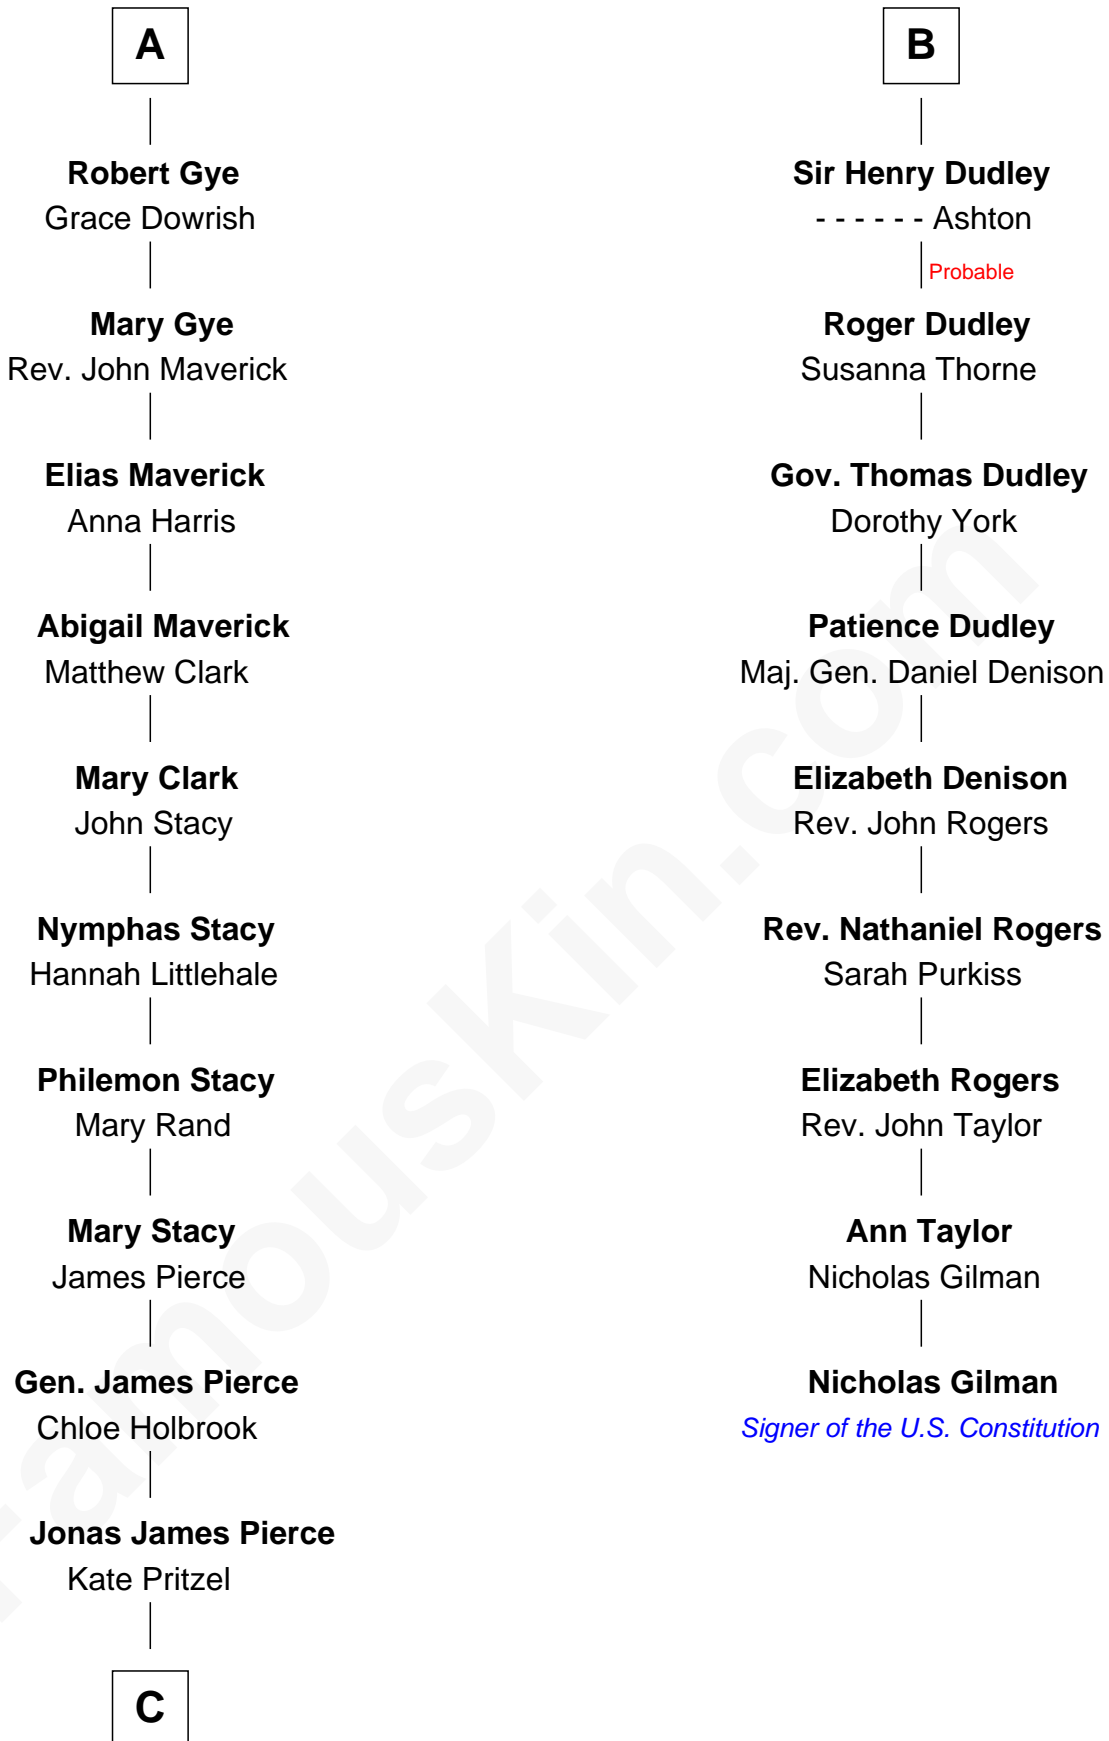

FamousKin.com

Relationship Chart of Barbara (Pierce) Bush

First Lady of President George H.W. Bush

15th cousin 4 times removed of

Nicholas Gilman

Signer of the U.S. Constitution

C

—
Scott Pierce
Mabel Marvin

—
Marvin Pierce
Pauline Robinson

—
Barbara (Pierce) Bush
First Lady of George H.W. Bush

FamousKin.com