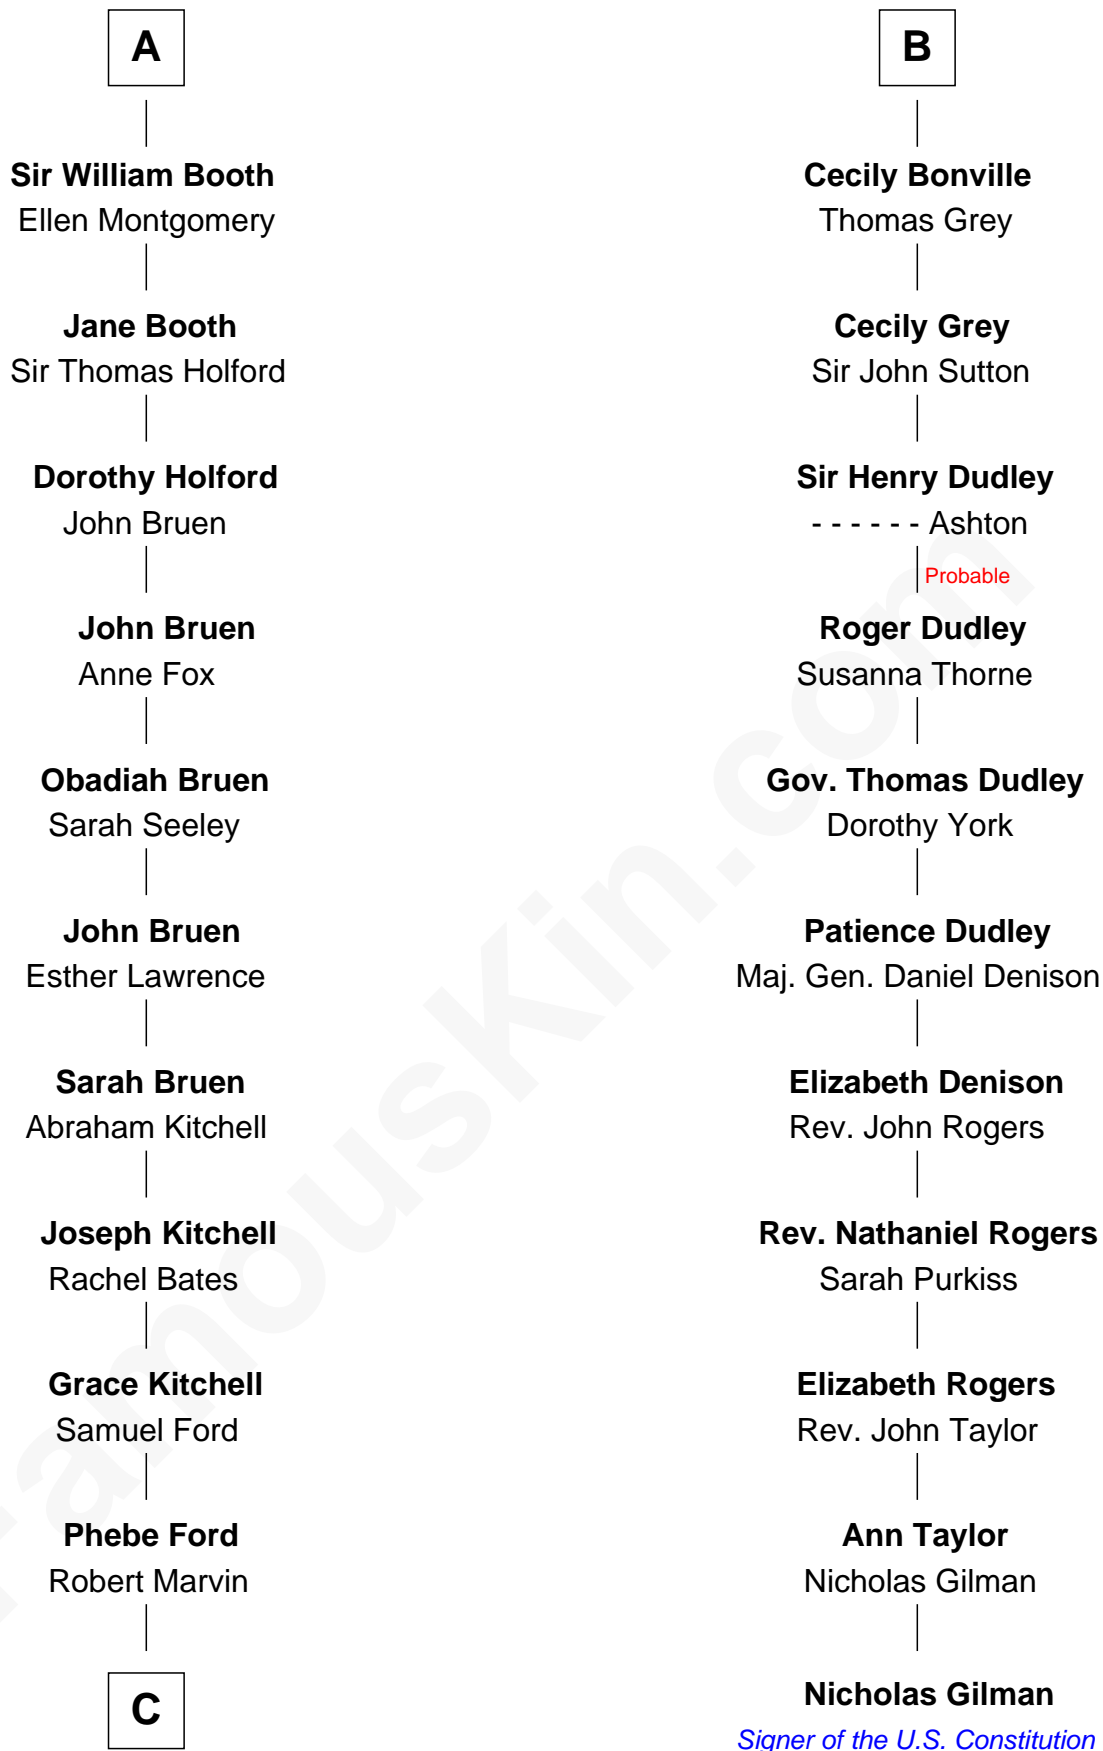

## Relationship Chart of

### Barbara (Pierce) Bush

*First Lady of President George H.W. Bush*

17th cousin 4 times removed of

### Nicholas Gilman

*Signer of the U.S. Constitution*

**C**

—  
**Samuel Ross Marvin**

Julia Ann Place

—  
**Jerome Place Marvin**

Martha Ann Stokes

—  
**Mabel Marvin**

Scott Pierce

—  
**Marvin Pierce**

Pauline Robinson

—  
**Barbara (Pierce) Bush**

*First Lady of George H.W. Bush*