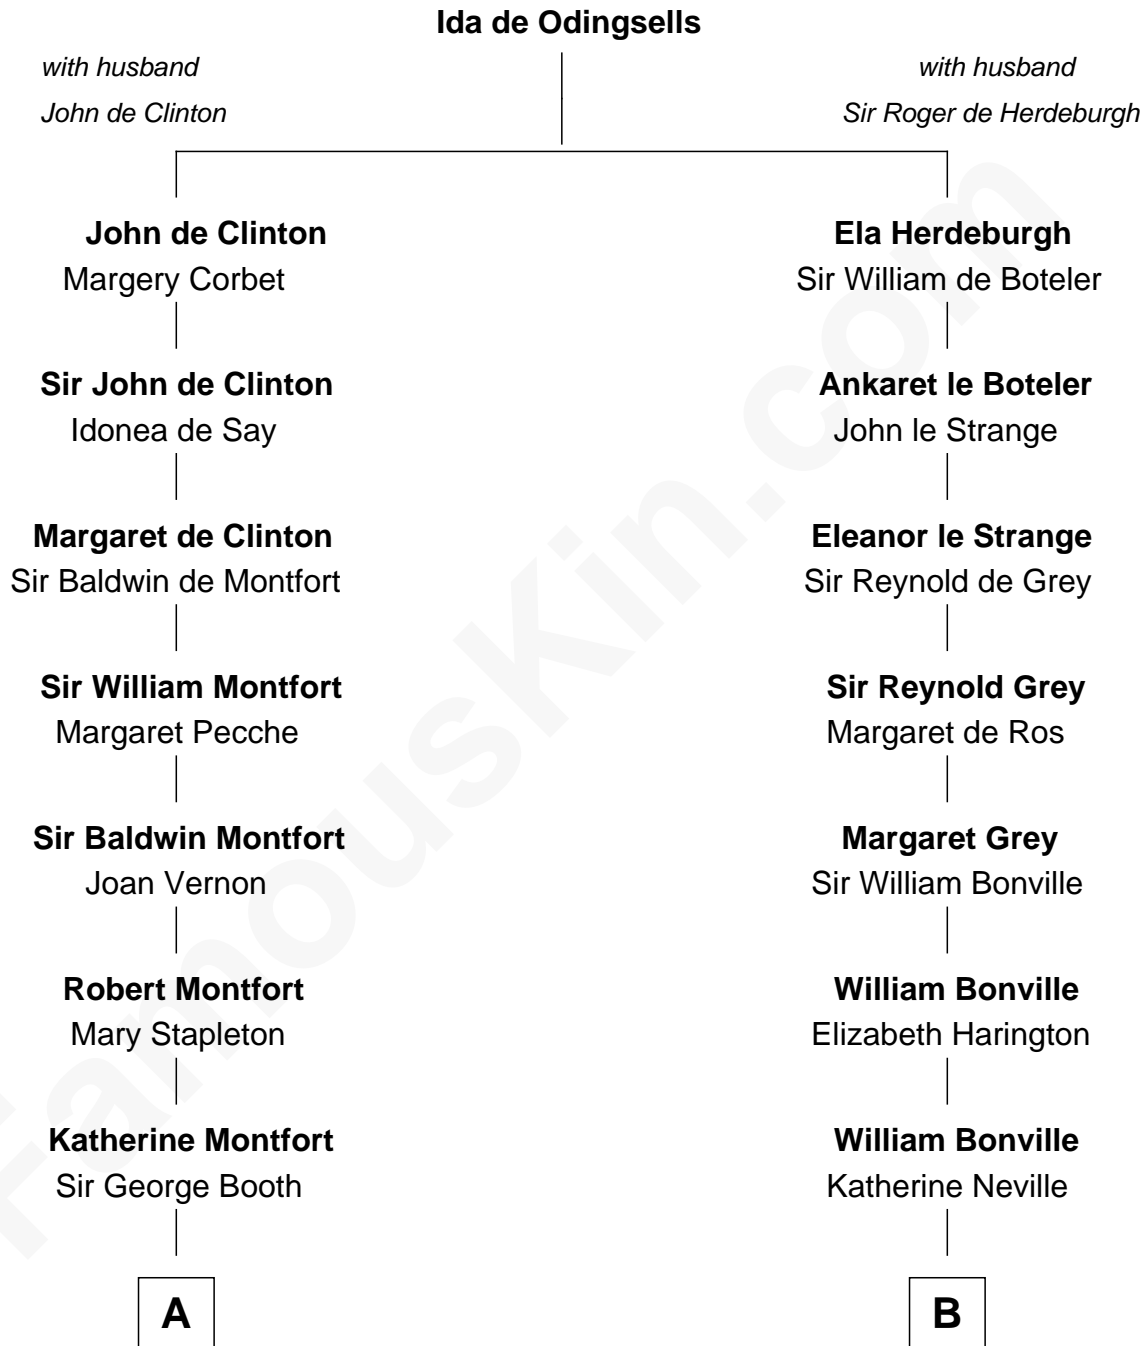

## Relationship Chart of

### Barbara (Pierce) Bush

*First Lady of President George H.W. Bush*

17th cousin 4 times removed of

### Nicholas Gilman

*Signer of the U.S. Constitution*

**C**

—  
**Samuel Ross Marvin**

Julia Ann Place

—  
**Jerome Place Marvin**

Martha Ann Stokes

—  
**Mabel Marvin**