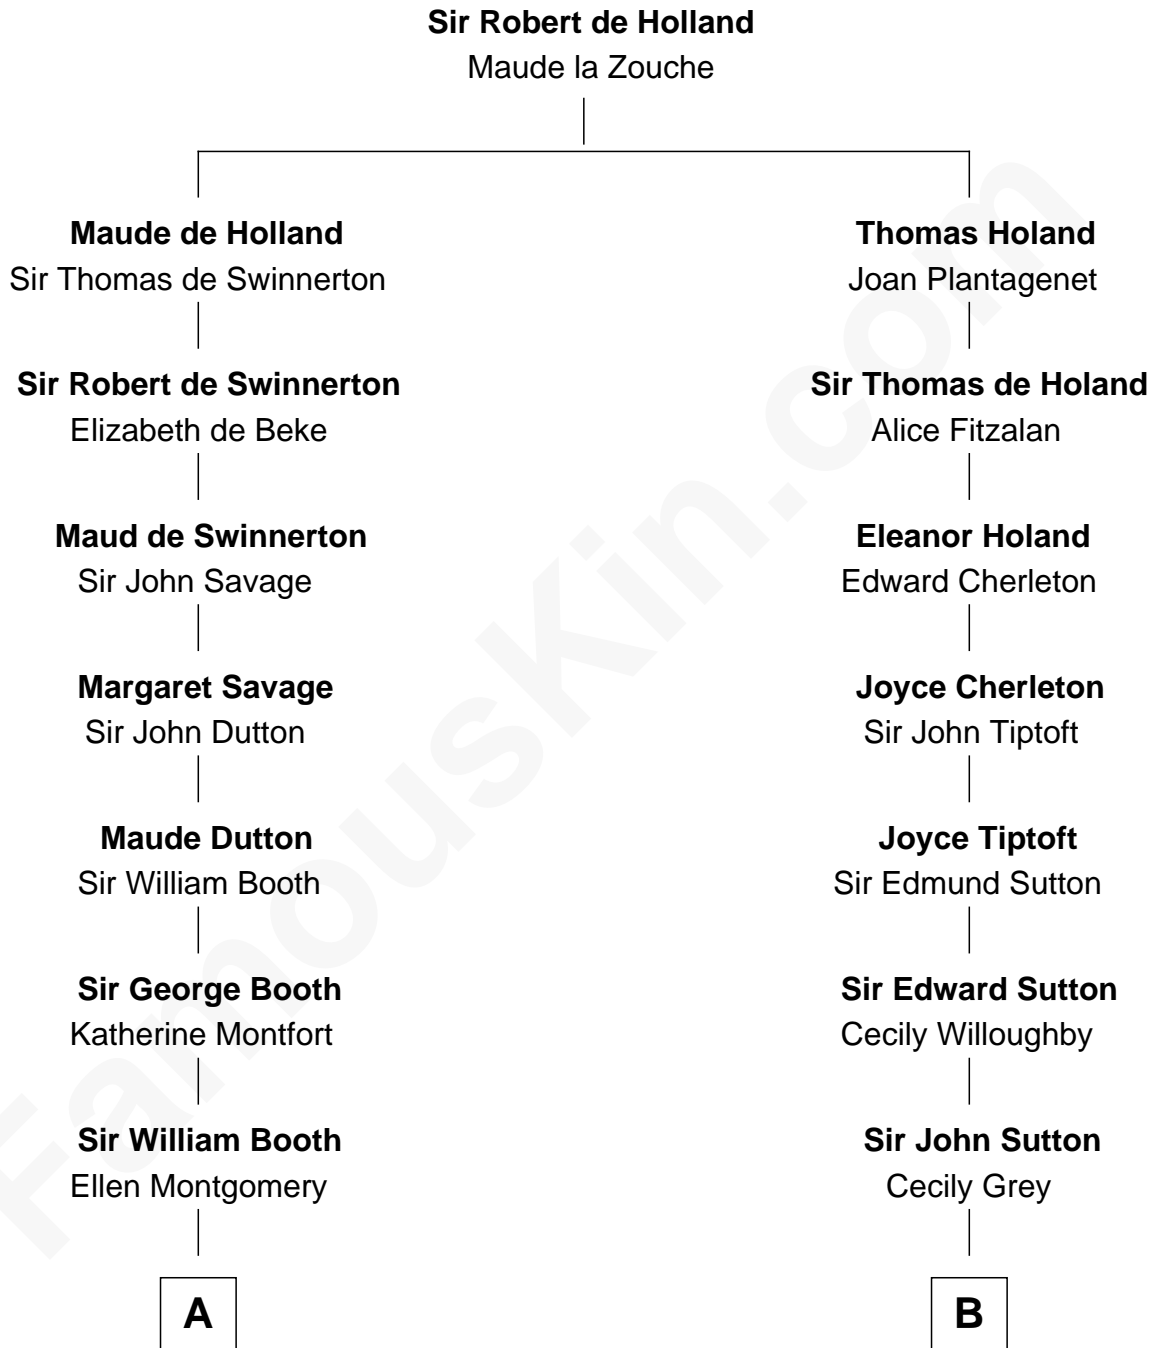

FamousKin.com

Relationship Chart of Barbara (Pierce) Bush

First Lady of President George H.W. Bush

15th cousin 5 times removed of

Nicholas Gilman

Signer of the U.S. Constitution

C

Jerome Place Marvin

Martha Ann Stokes

Mabel Marvin

Scott Pierce

Marvin Pierce

Pauline Robinson

Barbara (Pierce) Bush

First Lady of George H.W. Bush

FamousKin.com