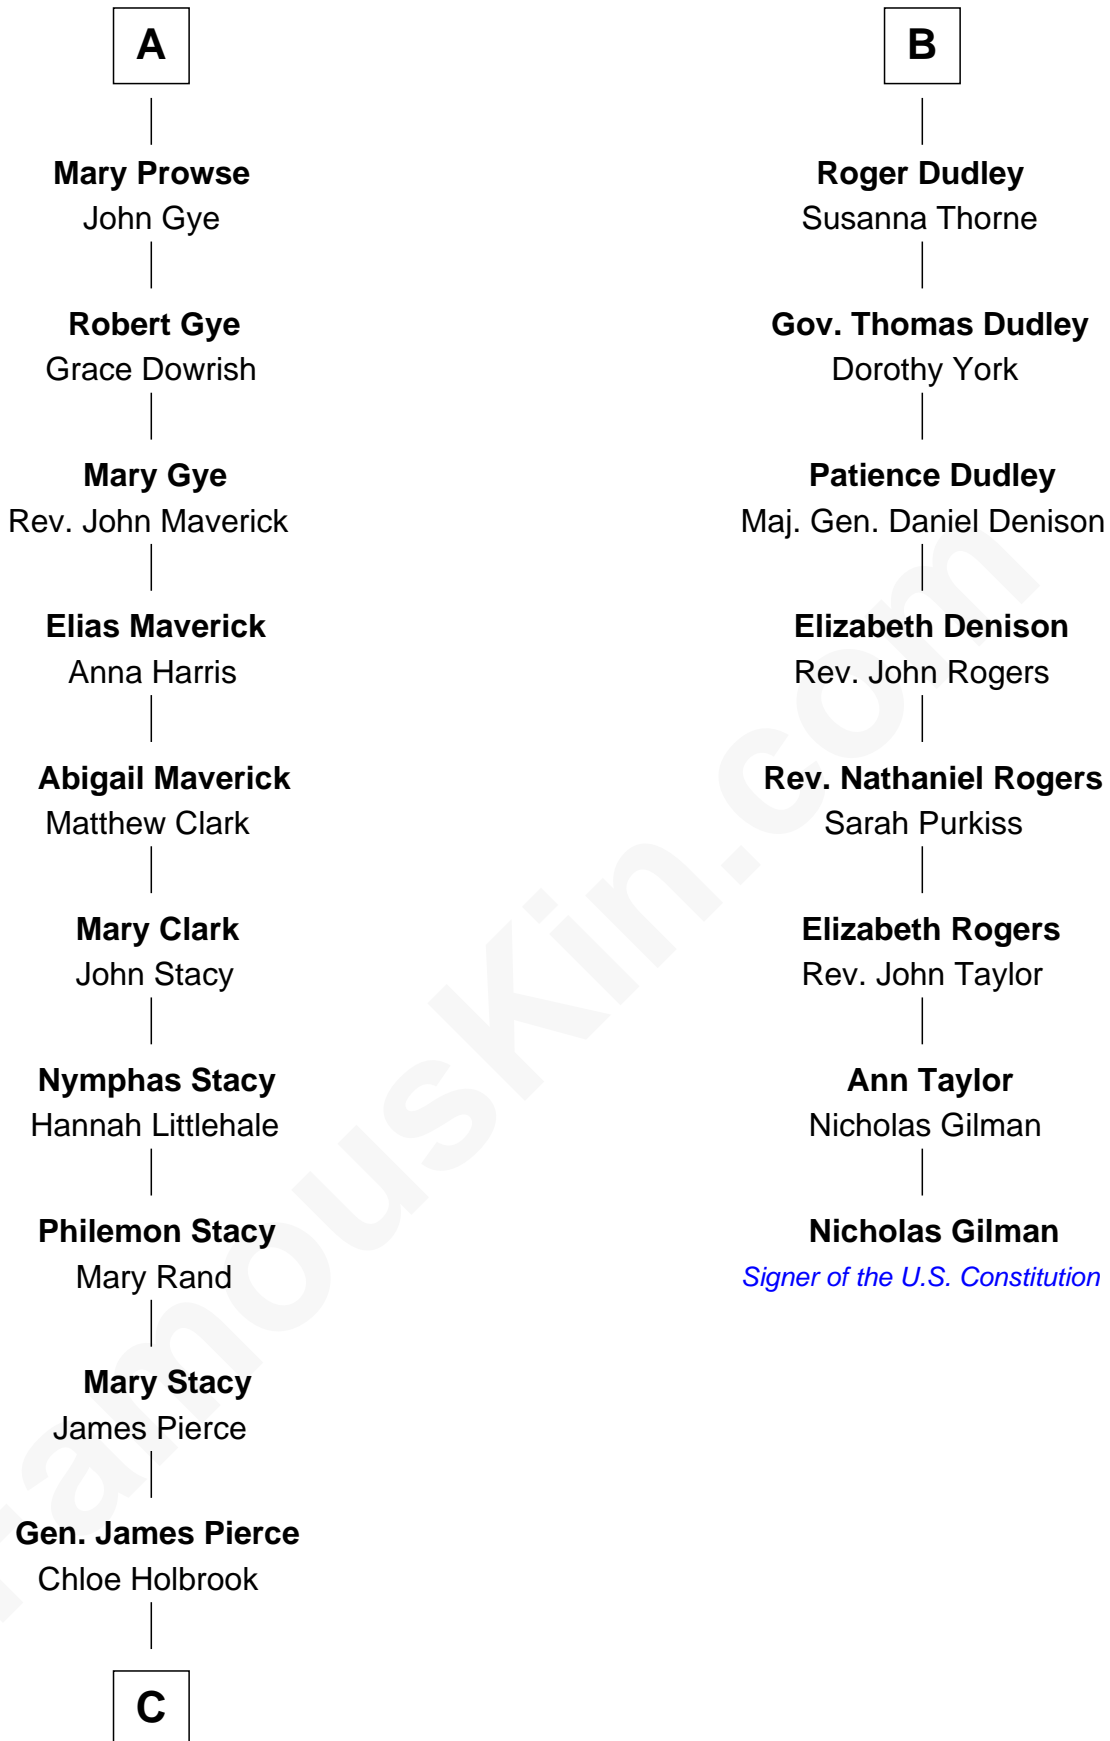

## Relationship Chart of

### Barbara (Pierce) Bush

*First Lady of President George H.W. Bush*

14th cousin 6 times removed of

### Nicholas Gilman

*Signer of the U.S. Constitution*

**C**

—  
**Jonas James Pierce**

Kate Pritzel

—  
**Scott Pierce**

Mabel Marvin

—  
**Marvin Pierce**