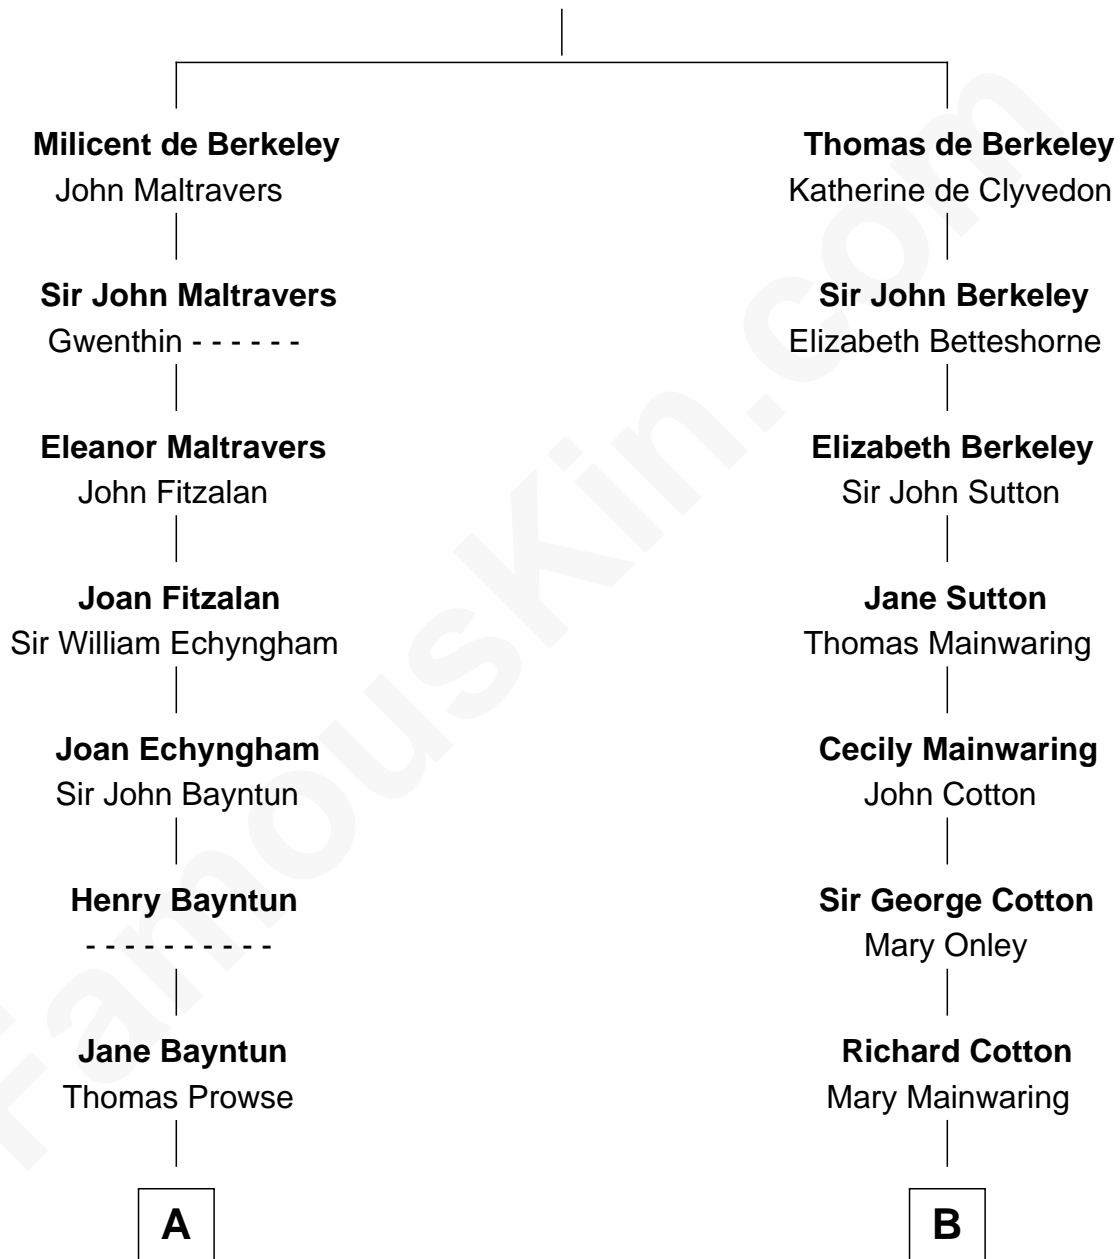

FamousKin.com

Relationship Chart of

Barbara (Pierce) Bush

First Lady of President George H.W. Bush

20th cousin of

Richard Gere

Movie Actor

Sir Maurice de Berkeley

Eve la Zouche

C

Jonas James Pierce

Kate Pritzel

Scott Pierce

Mabel Marvin

Marvin Pierce

Pauline Robinson