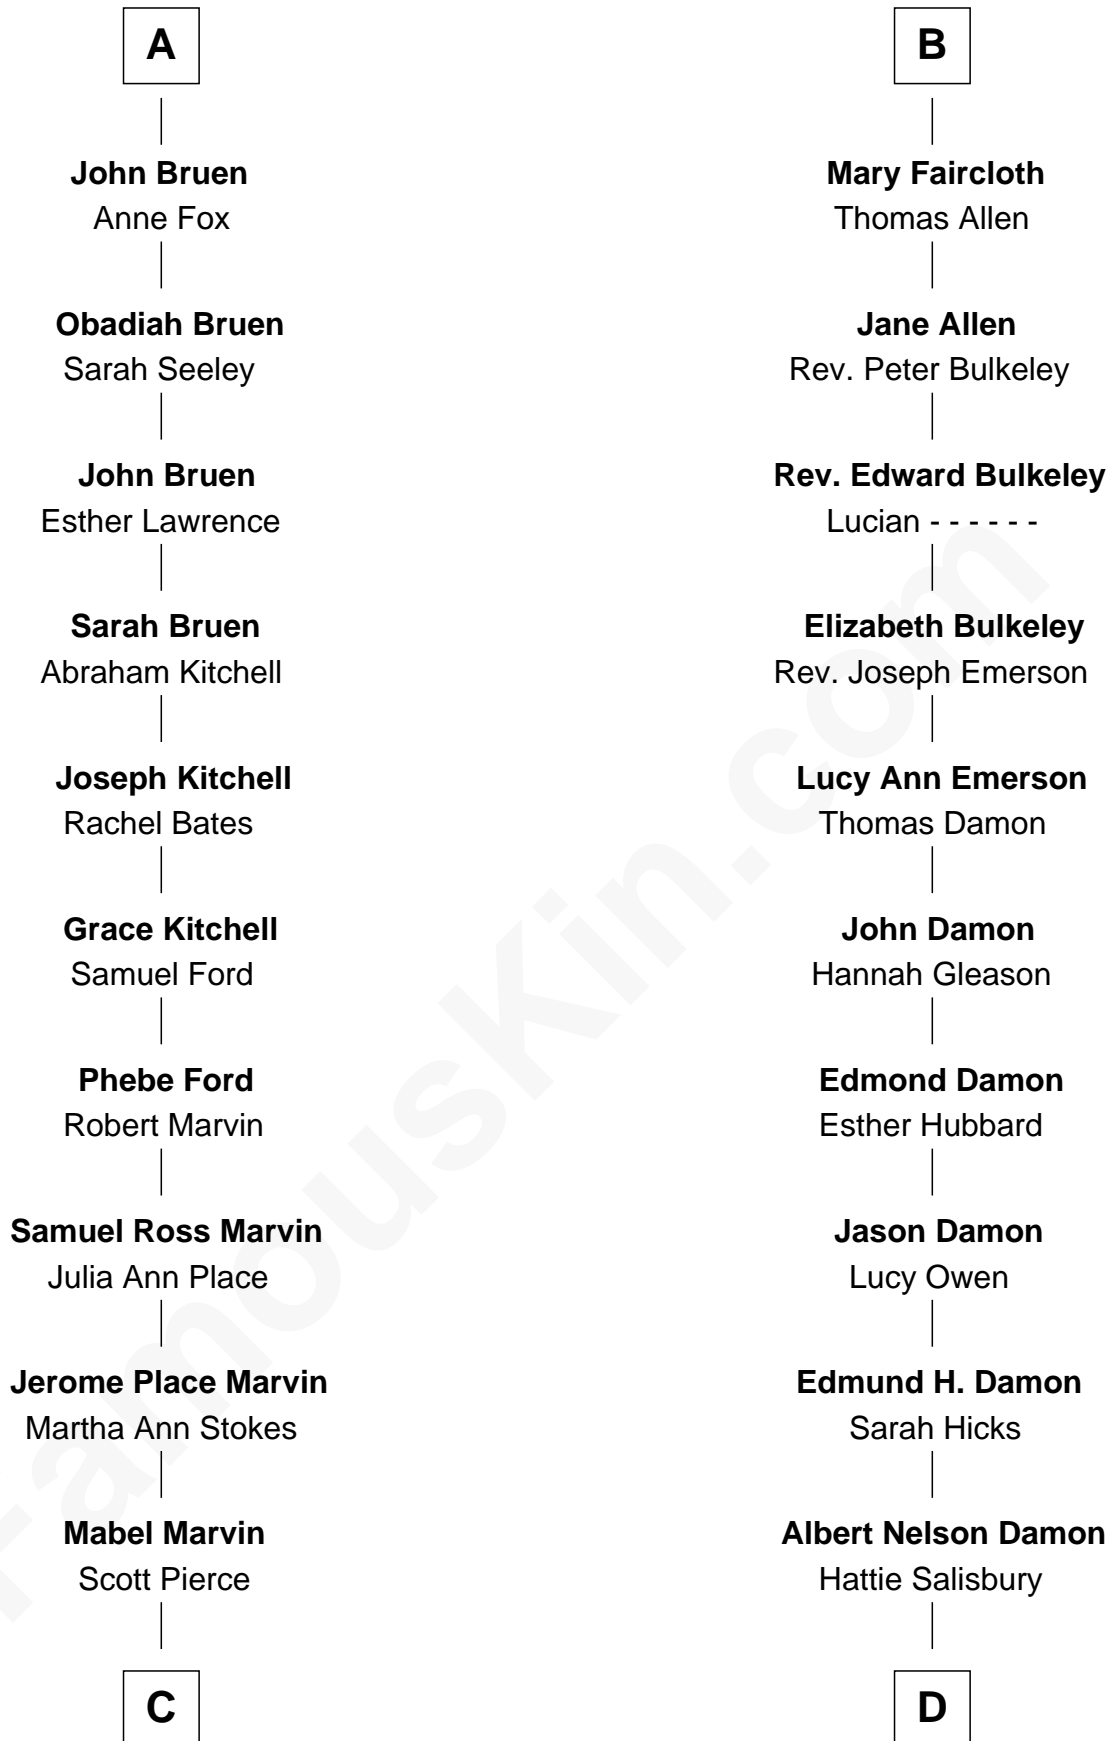

FamousKin.com

Relationship Chart of

Barbara (Pierce) Bush

First Lady of President George H.W. Bush

18th cousin 2 times removed of

Matt Damon

Movie Actor

FamousKin.com