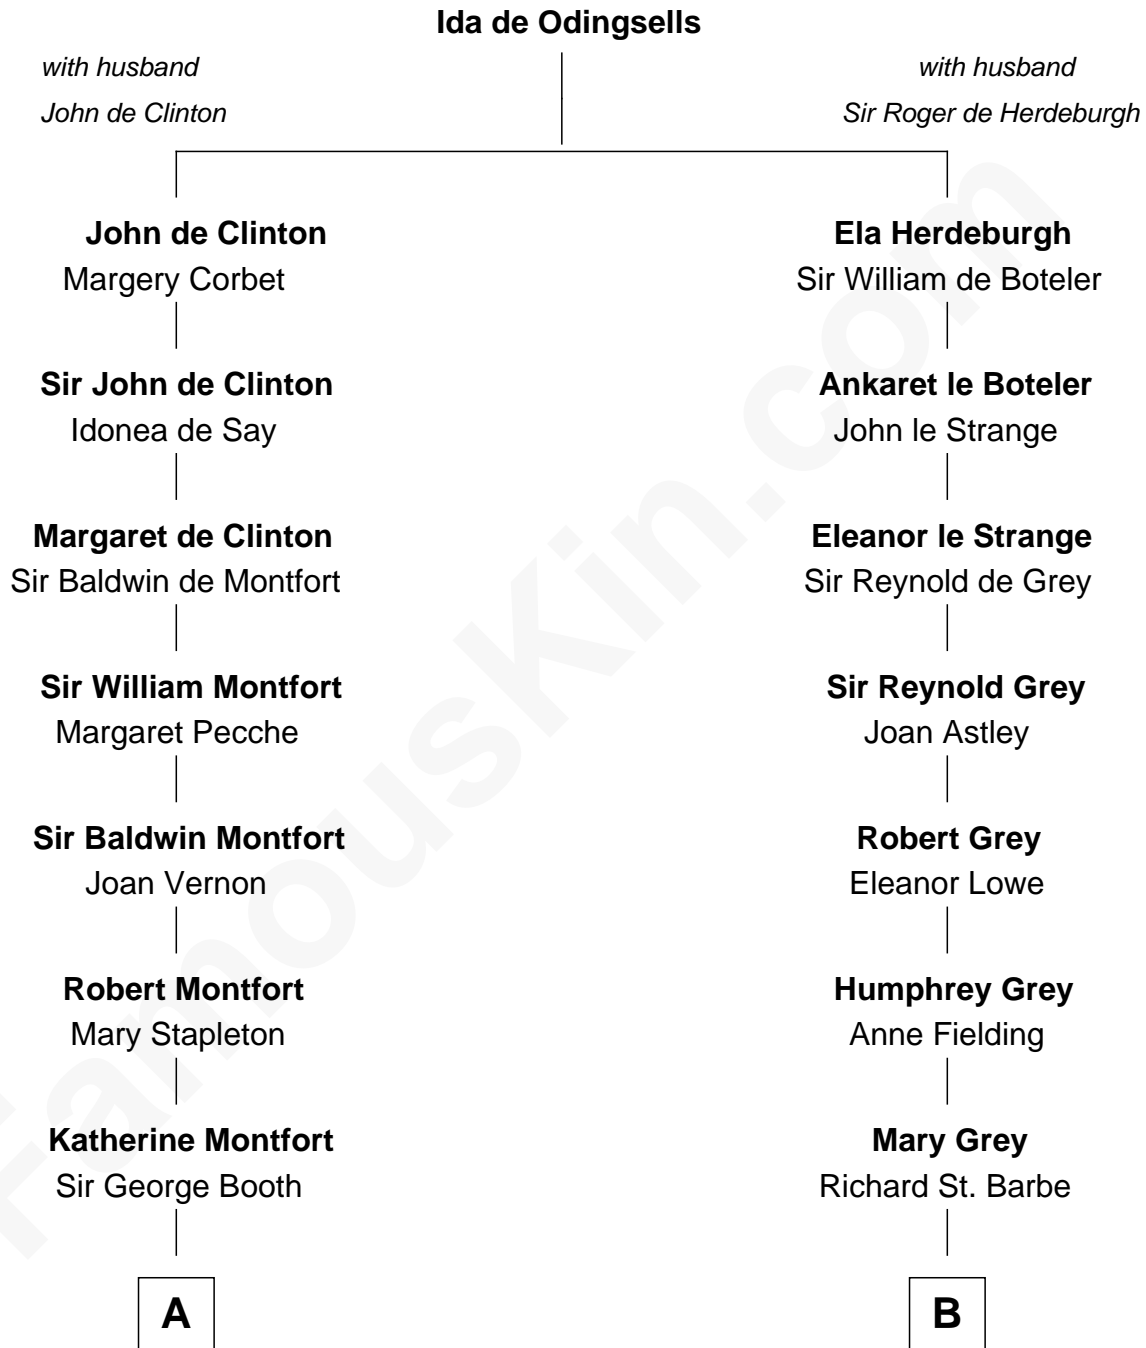

## Relationship Chart of

### Barbara (Pierce) Bush

*First Lady of President George H.W. Bush*

19th cousin 2 times removed of

### Tennessee Williams

*Author of A Streetcar Named Desire*

**C**

**Samuel Ross Marvin**

Julia Ann Place

**Jerome Place Marvin**

Martha Ann Stokes

**Mabel Marvin**