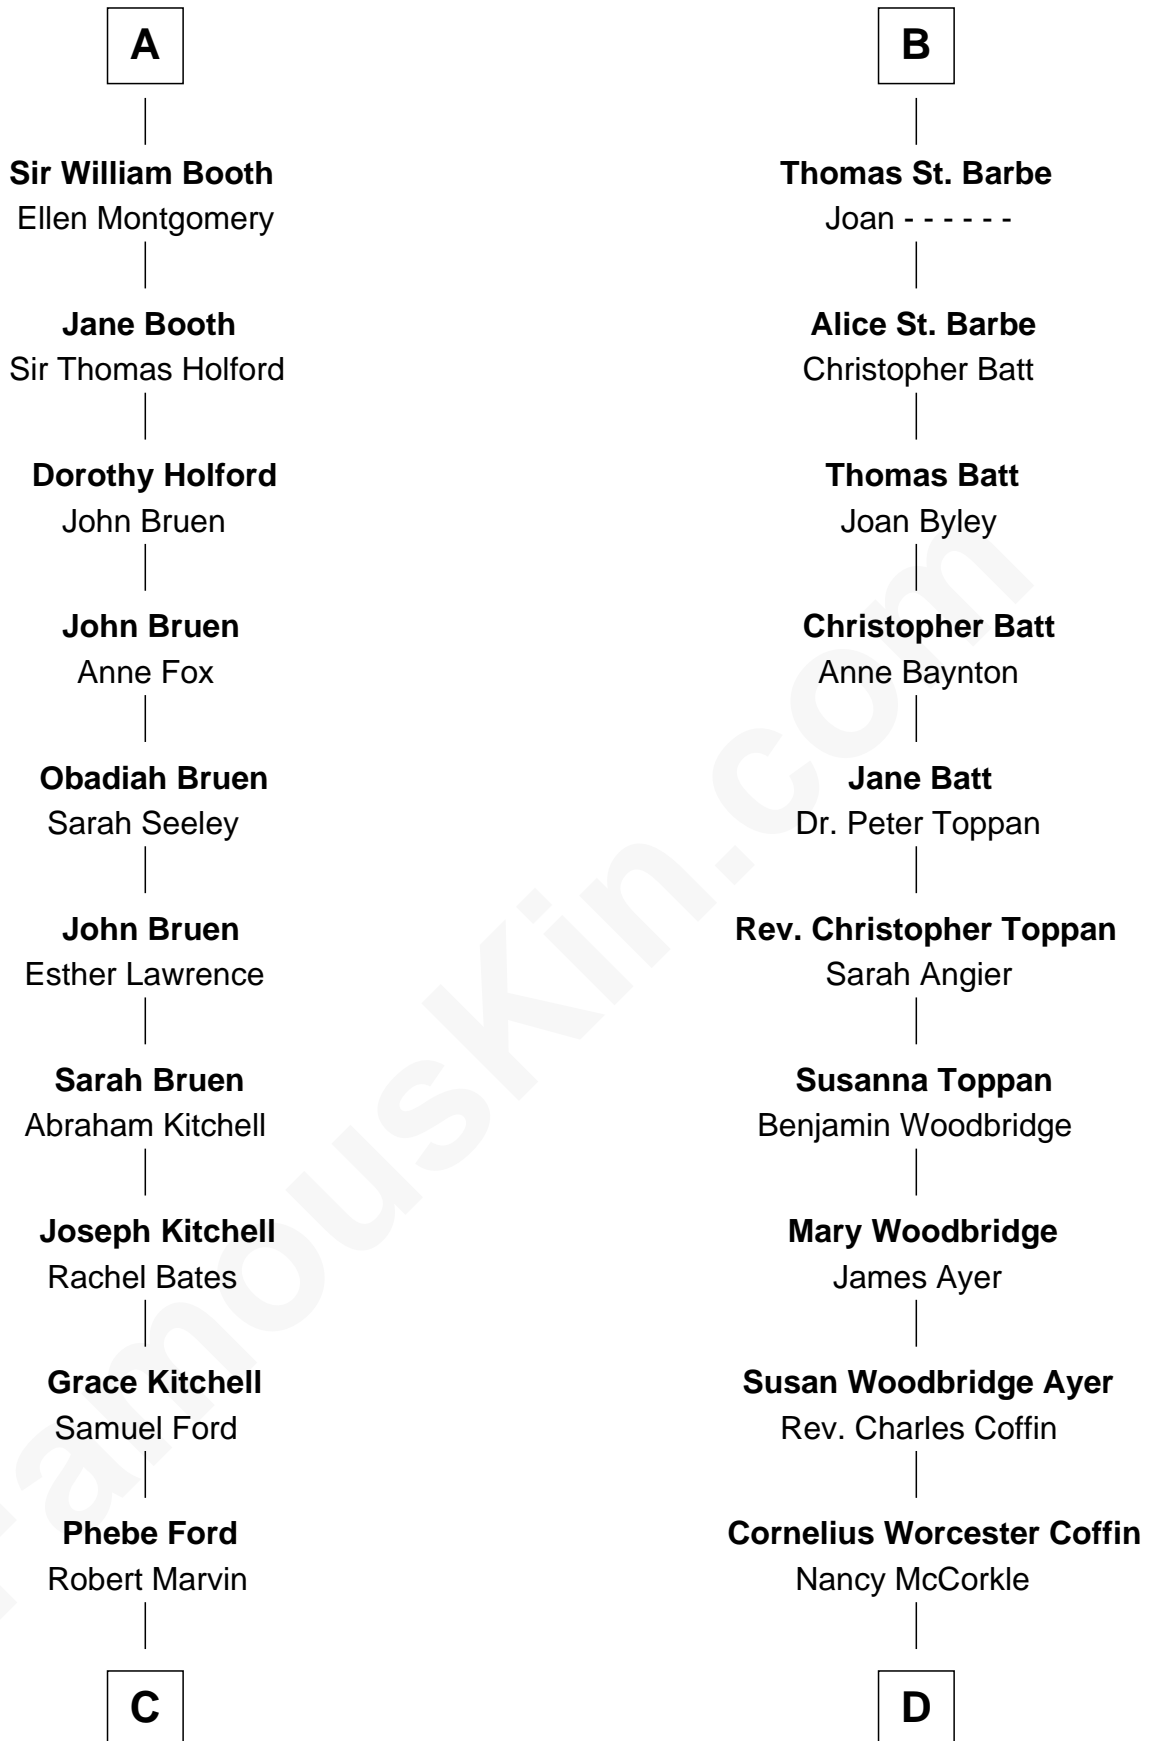

## Relationship Chart of

### Barbara (Pierce) Bush

*First Lady of President George H.W. Bush*

19th cousin 2 times removed of

### Tennessee Williams

*Author of A Streetcar Named Desire*

**C**

**Samuel Ross Marvin**

Julia Ann Place

**Jerome Place Marvin**

Martha Ann Stokes

**Mabel Marvin**

Scott Pierce

**Marvin Pierce**

Pauline Robinson

**Barbara (Pierce) Bush**

*First Lady of George H.W. Bush*

**D**

**Isabelle Coffin**

Thomas Lanier Williams