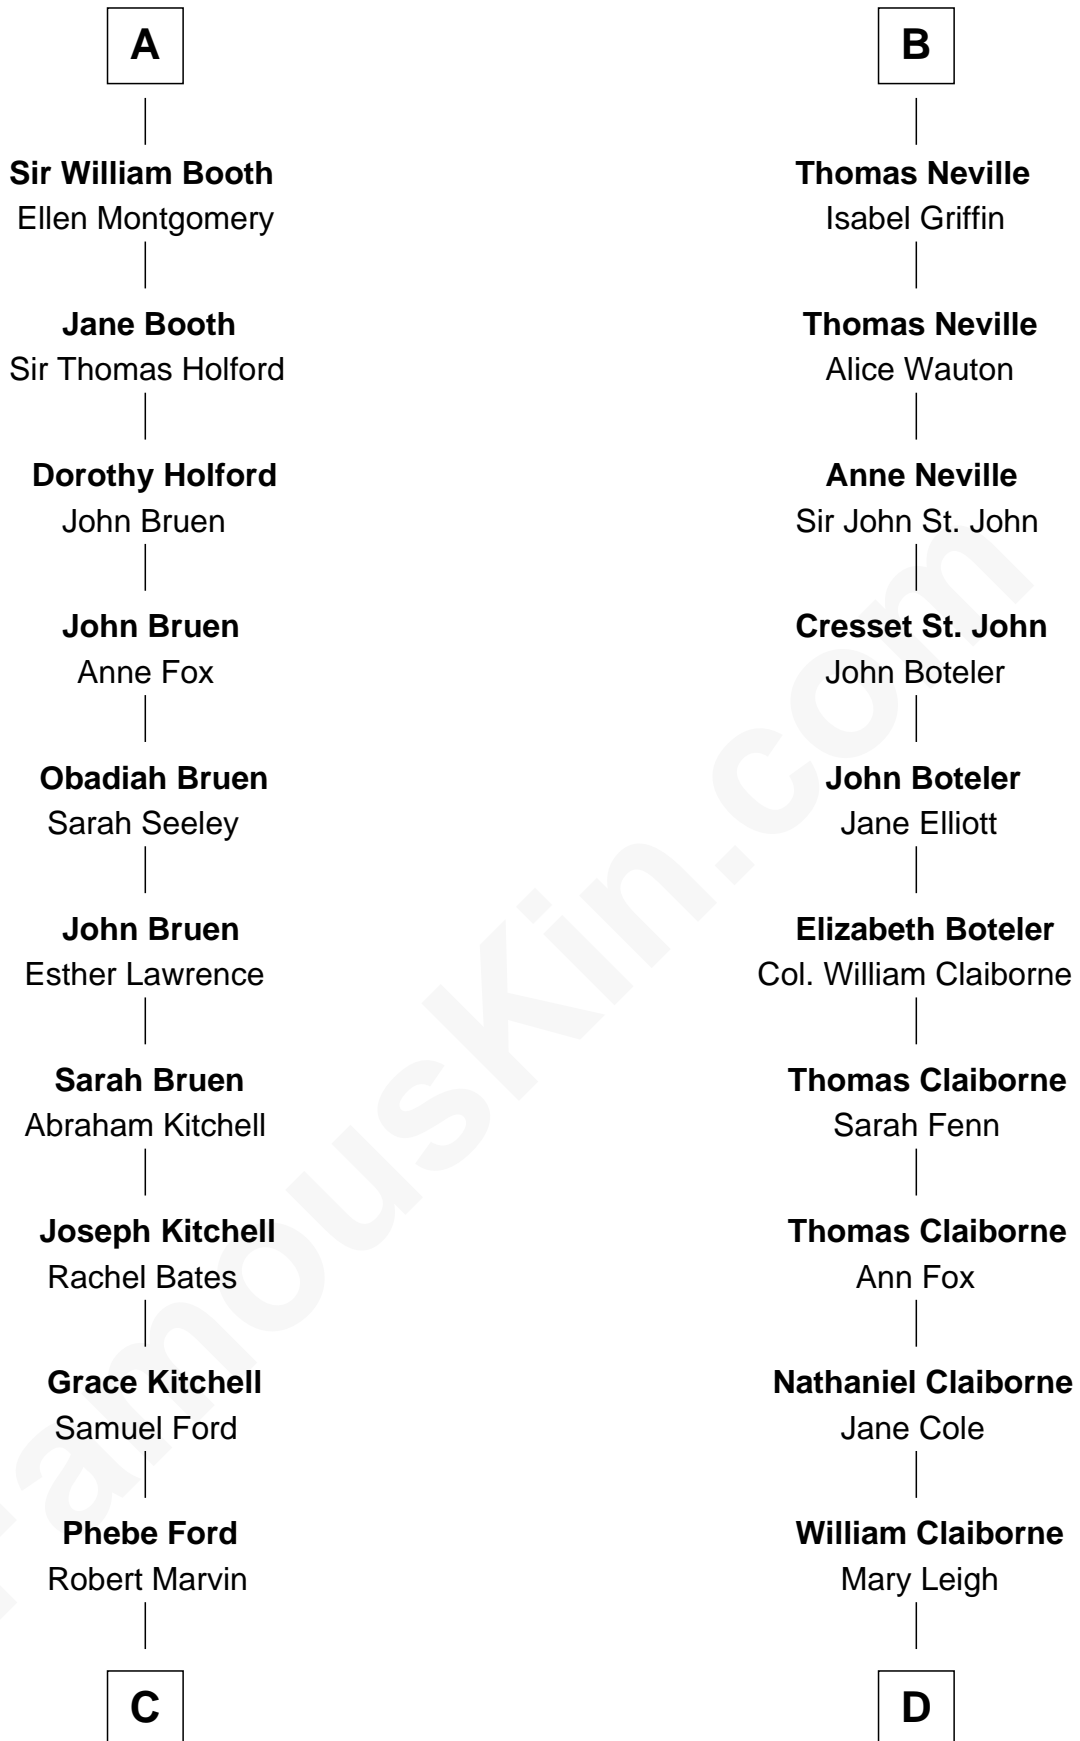

## Relationship Chart of

### Barbara (Pierce) Bush

*First Lady of President George H.W. Bush*

21st cousin of

### Liz Claiborne

*Fashion Designer and Founder of Liz Claiborne Inc.*

**Ida de Odingsells**

*with husband*

*John de Clinton*

*with husband*

*Sir Roger de Herdeburgh*

**C**

**Samuel Ross Marvin**

Julia Ann Place

**Jerome Place Marvin**

Martha Ann Stokes

**Mabel Marvin**

Scott Pierce

**Marvin Pierce**

Pauline Robinson