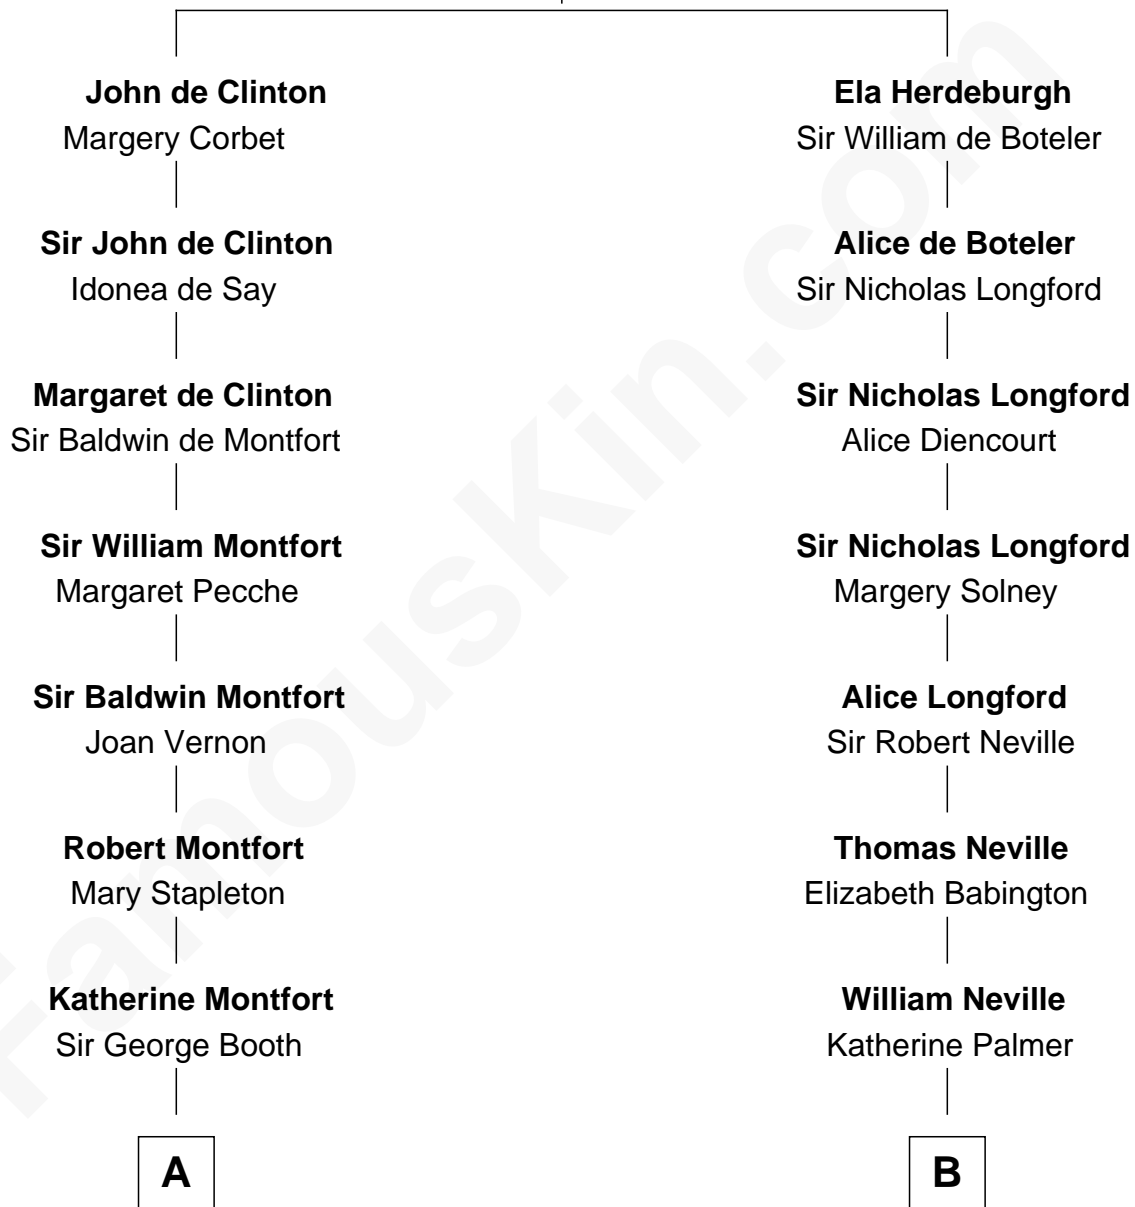

### Barbara (Pierce) Bush

*First Lady of President George H.W. Bush*

21st cousin of

### Liz Claiborne

*Fashion Designer and Founder of Liz Claiborne Inc.*

**Ida de Odingsells**

*with husband*

*John de Clinton*

*with husband*

*Sir Roger de Herdeburgh*

**C**

**Samuel Ross Marvin**

Julia Ann Place

**Jerome Place Marvin**

Martha Ann Stokes

**Mabel Marvin**

Scott Pierce

**Marvin Pierce**

Pauline Robinson

**Barbara (Pierce) Bush**

*First Lady of George H.W. Bush*

**D**

**William Charles Cole Claiborne**

Clarisse Duralde

**William Charles Cole Claiborne**

Louise de Balathier

**Fernand Claiborne**