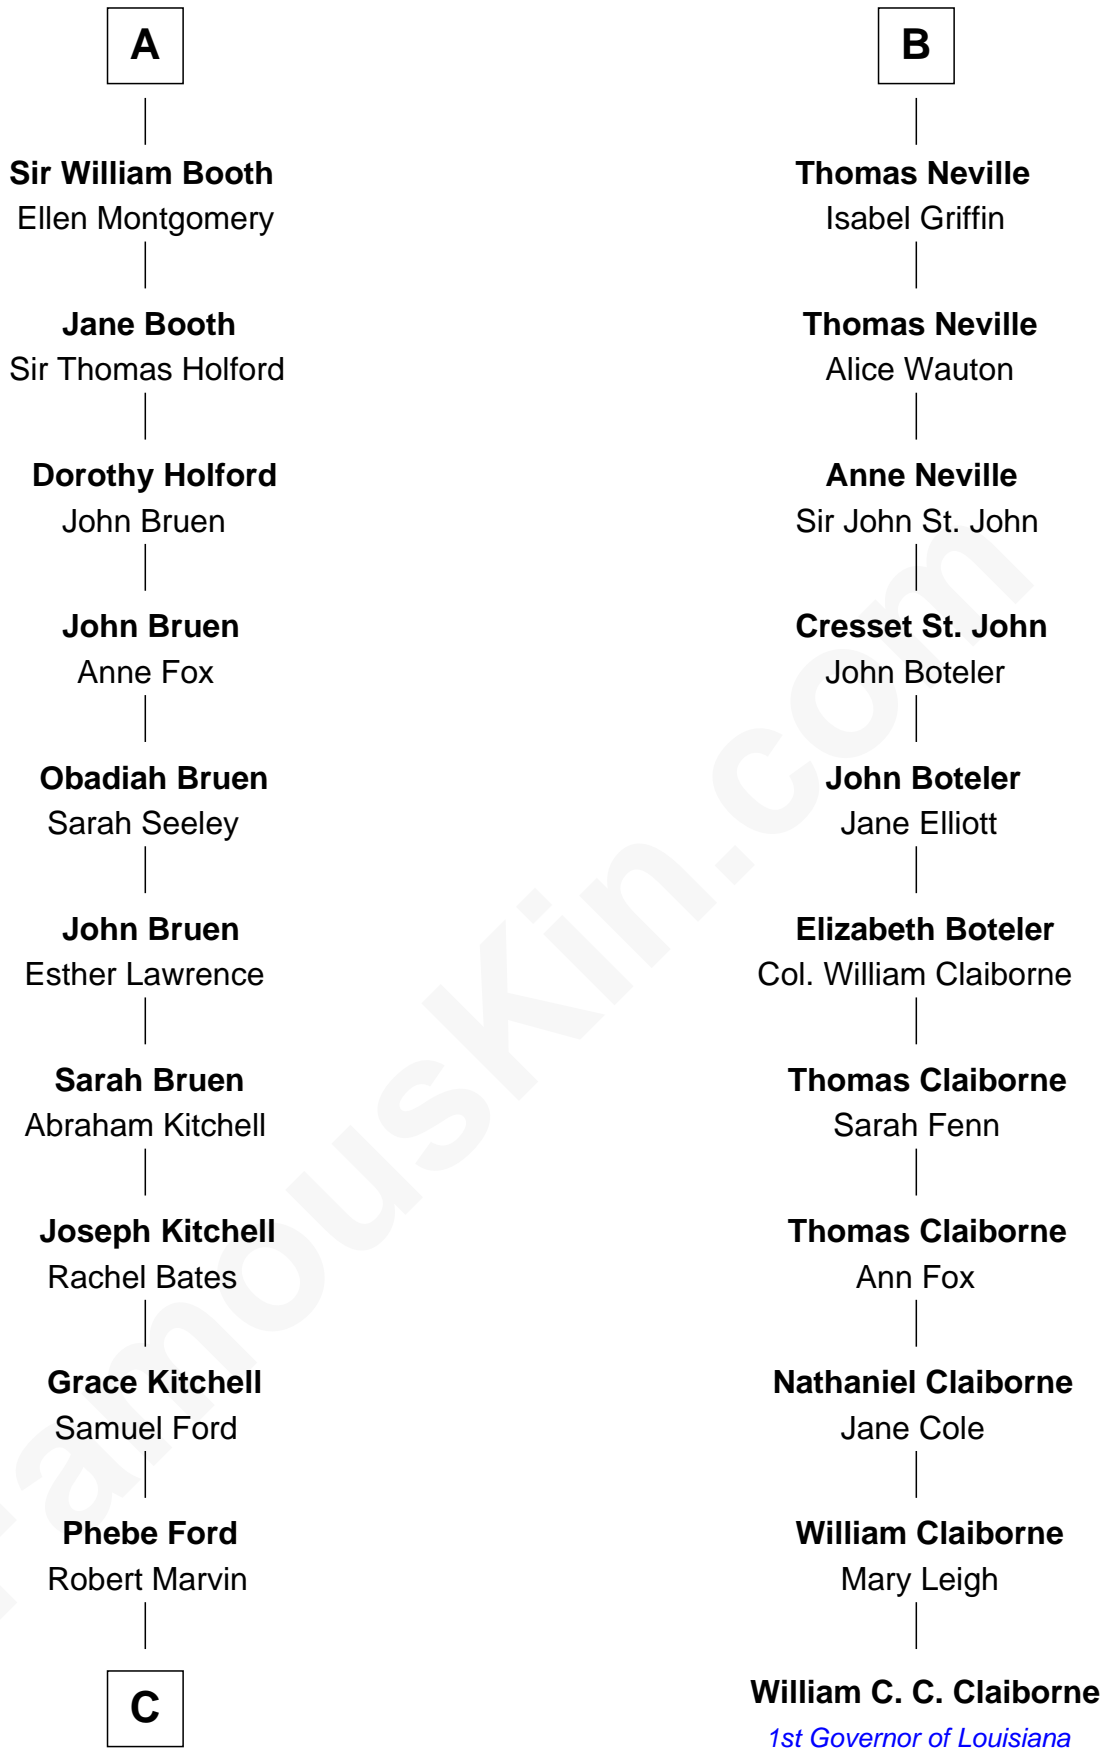

## Relationship Chart of

### Barbara (Pierce) Bush

*First Lady of President George H.W. Bush*

17th cousin 4 times removed of

### William C. C. Claiborne

*1st Governor of Louisiana*

**C**

—  
**Samuel Ross Marvin**

Julia Ann Place

—  
**Jerome Place Marvin**

Martha Ann Stokes

—  
**Mabel Marvin**

Scott Pierce

—  
**Marvin Pierce**

Pauline Robinson

—  
**Barbara (Pierce) Bush**

*First Lady of George H.W. Bush*