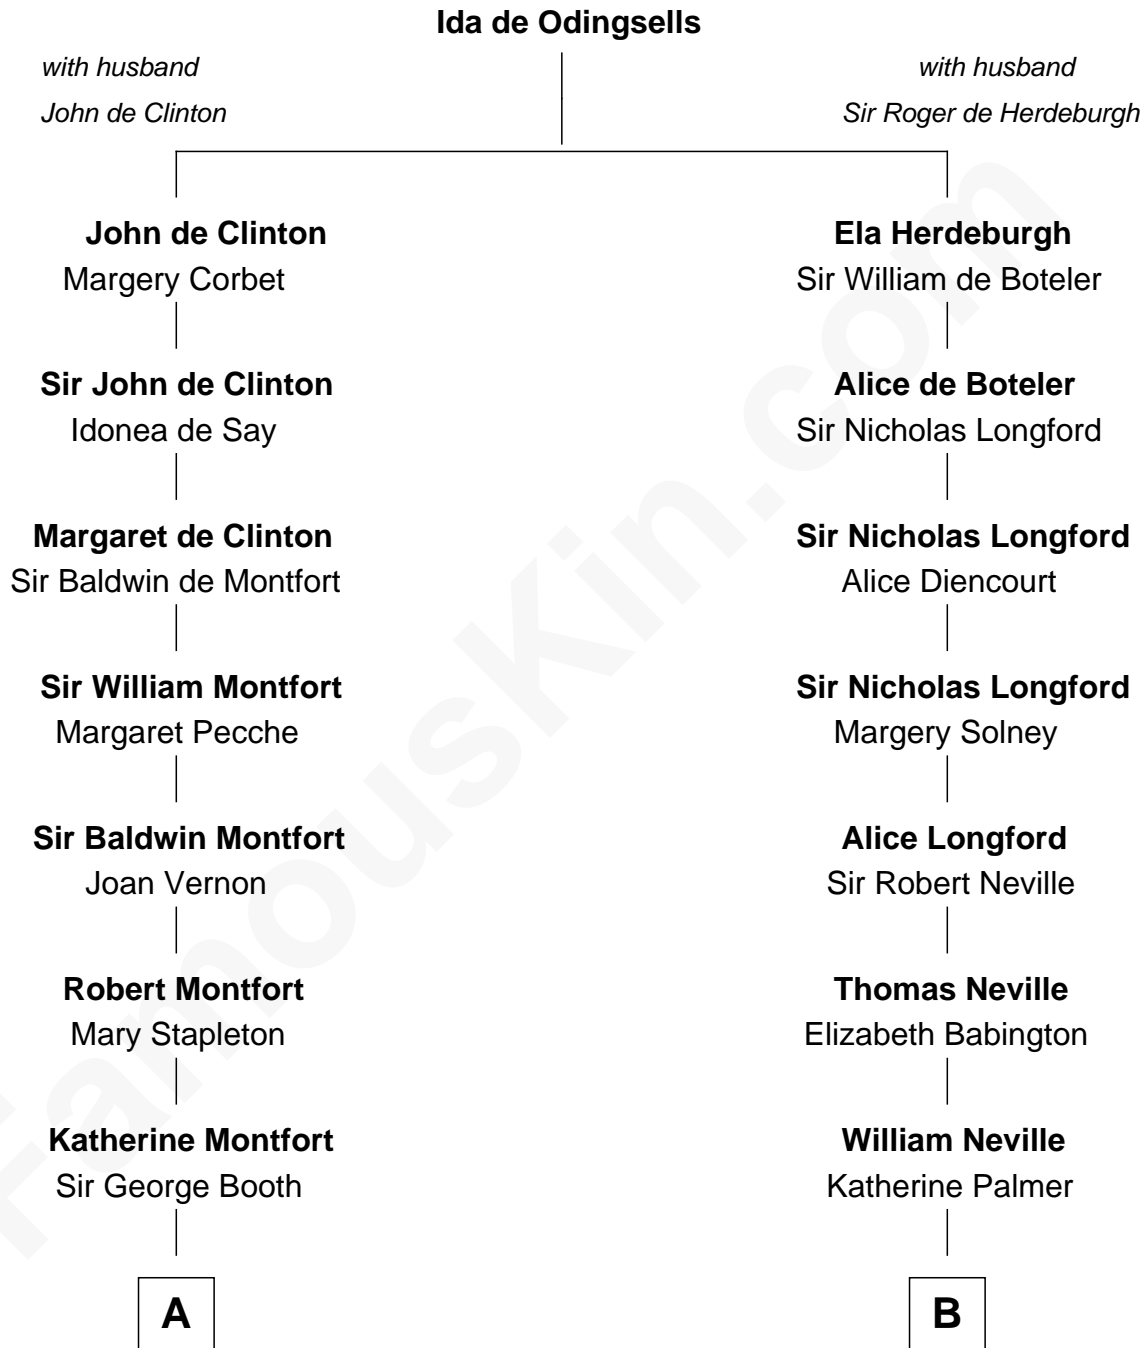

## Relationship Chart of

### Barbara (Pierce) Bush

*First Lady of President George H.W. Bush*

17th cousin 4 times removed of

### William C. C. Claiborne

*1st Governor of Louisiana*

**C**

—  
**Samuel Ross Marvin**

Julia Ann Place

—  
**Jerome Place Marvin**

Martha Ann Stokes

—  
**Mabel Marvin**