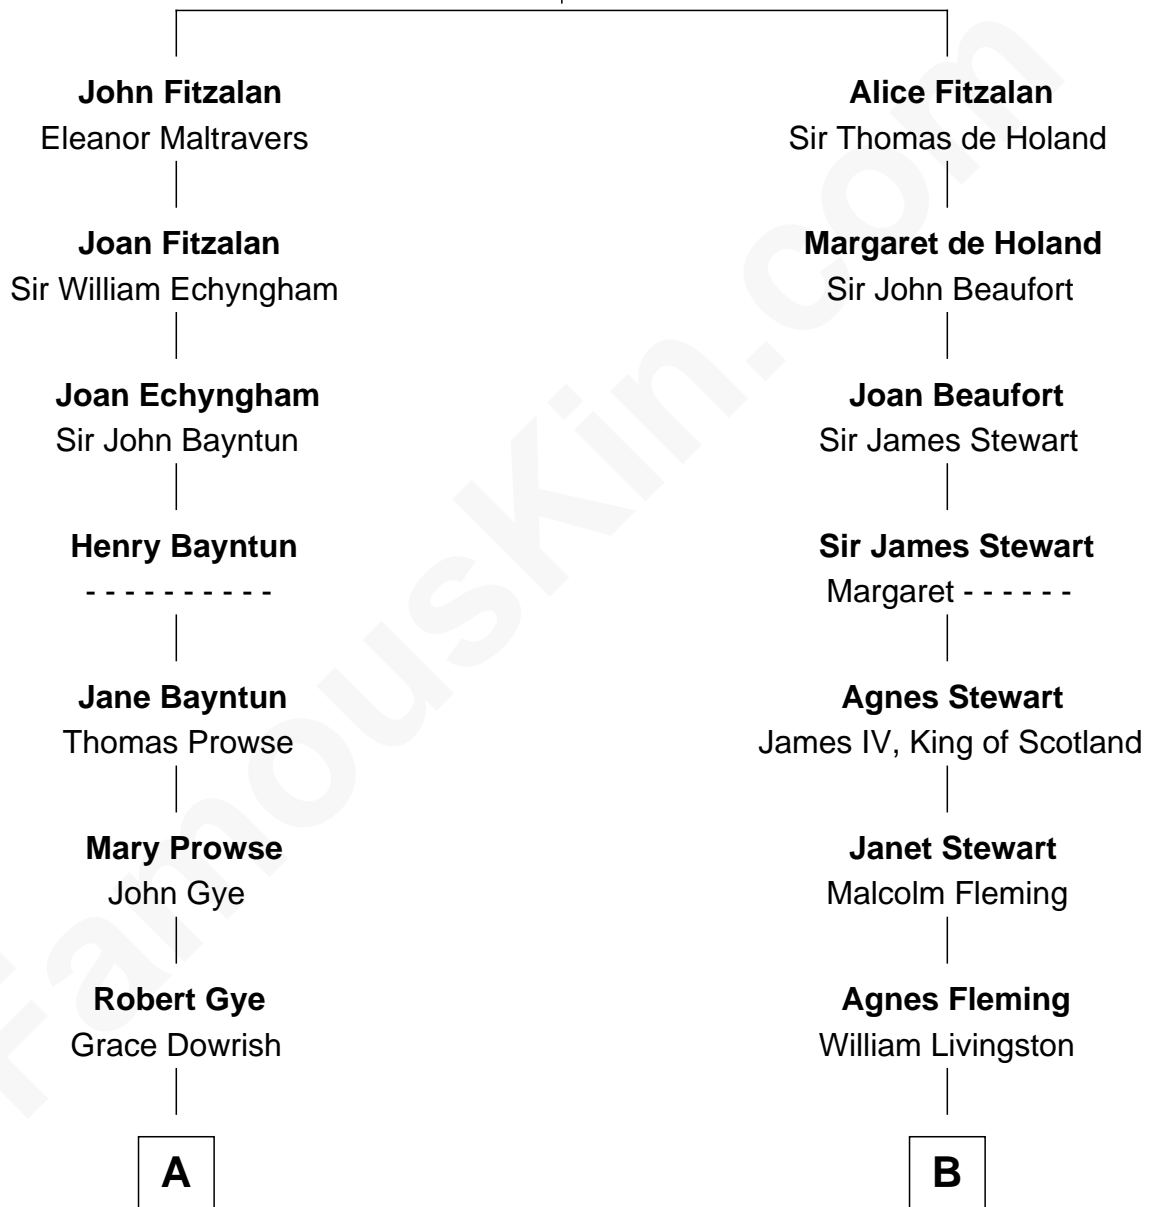

FamousKin.com

Relationship Chart of

Barbara (Pierce) Bush

First Lady of President George H.W. Bush

18th cousin 1 time removed of

Howard Dean

79th Governor of Vermont

Richard Fitzalan
Eleanor Plantagenet

C

Marvin Pierce
Pauline Robinson

Barbara (Pierce) Bush
First Lady of George H.W. Bush

D

James William Maitland
Sylvia Wigglesworth

Andrea Belden Maitland
Howard Brush Dean

Howard Dean
79th Governor of Vermont