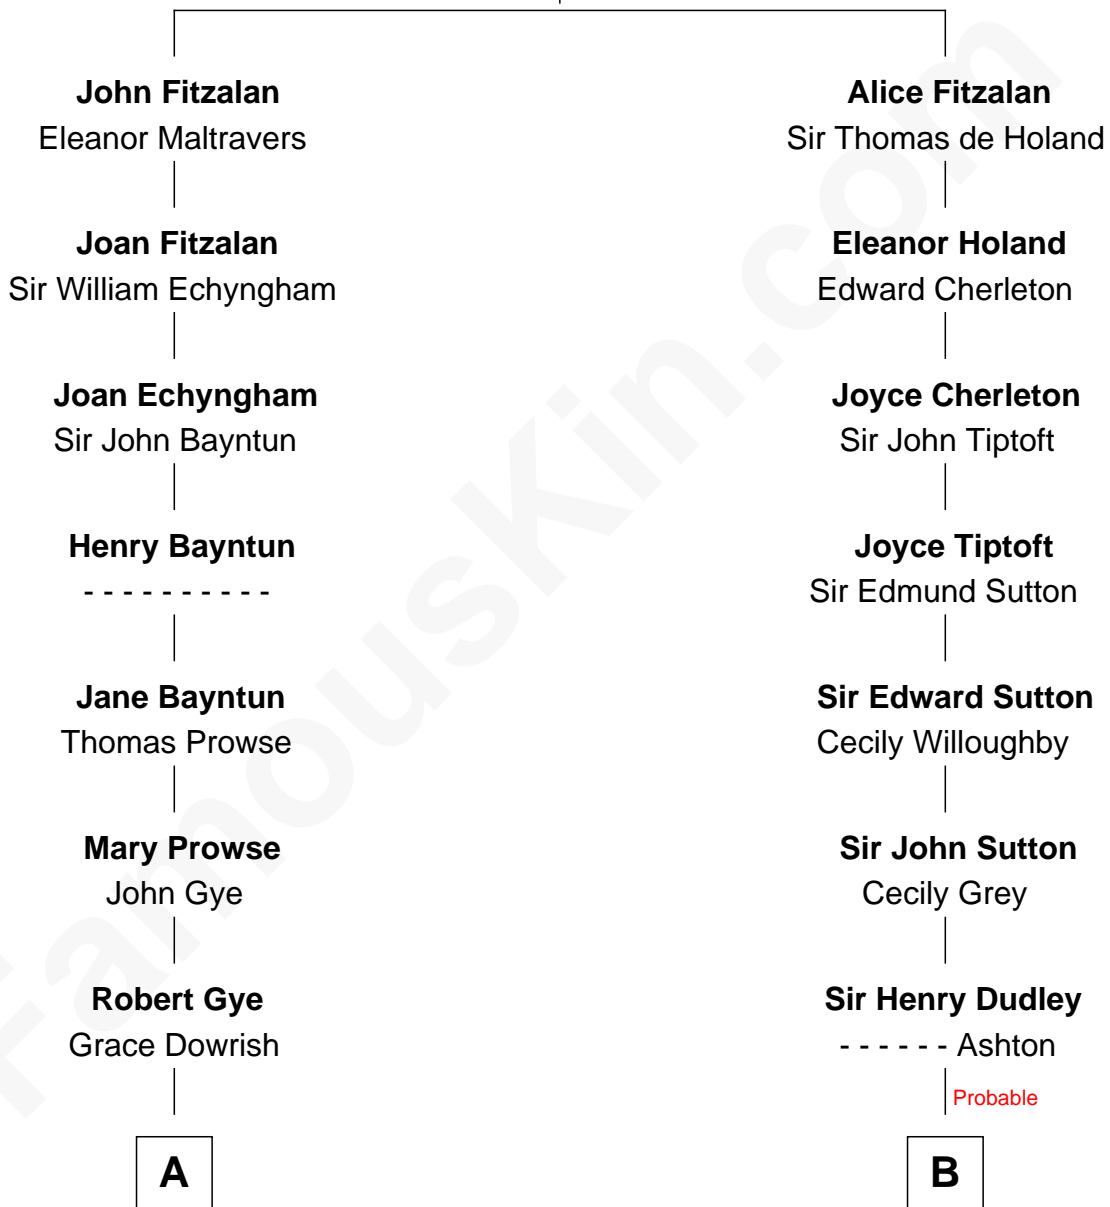

FamousKin.com

Relationship Chart of

Barbara (Pierce) Bush

First Lady of President George H.W. Bush

18th cousin of

Humphrey Bogart

Movie Actor

Richard Fitzalan
Eleanor Plantagenet

C

Marvin Pierce
Pauline Robinson

Barbara (Pierce) Bush
First Lady of George H.W. Bush

D

Maud Humphrey
Dr. Belmont Deforest Bogart

Humphrey Bogart
Movie Actor

FamousKin.com