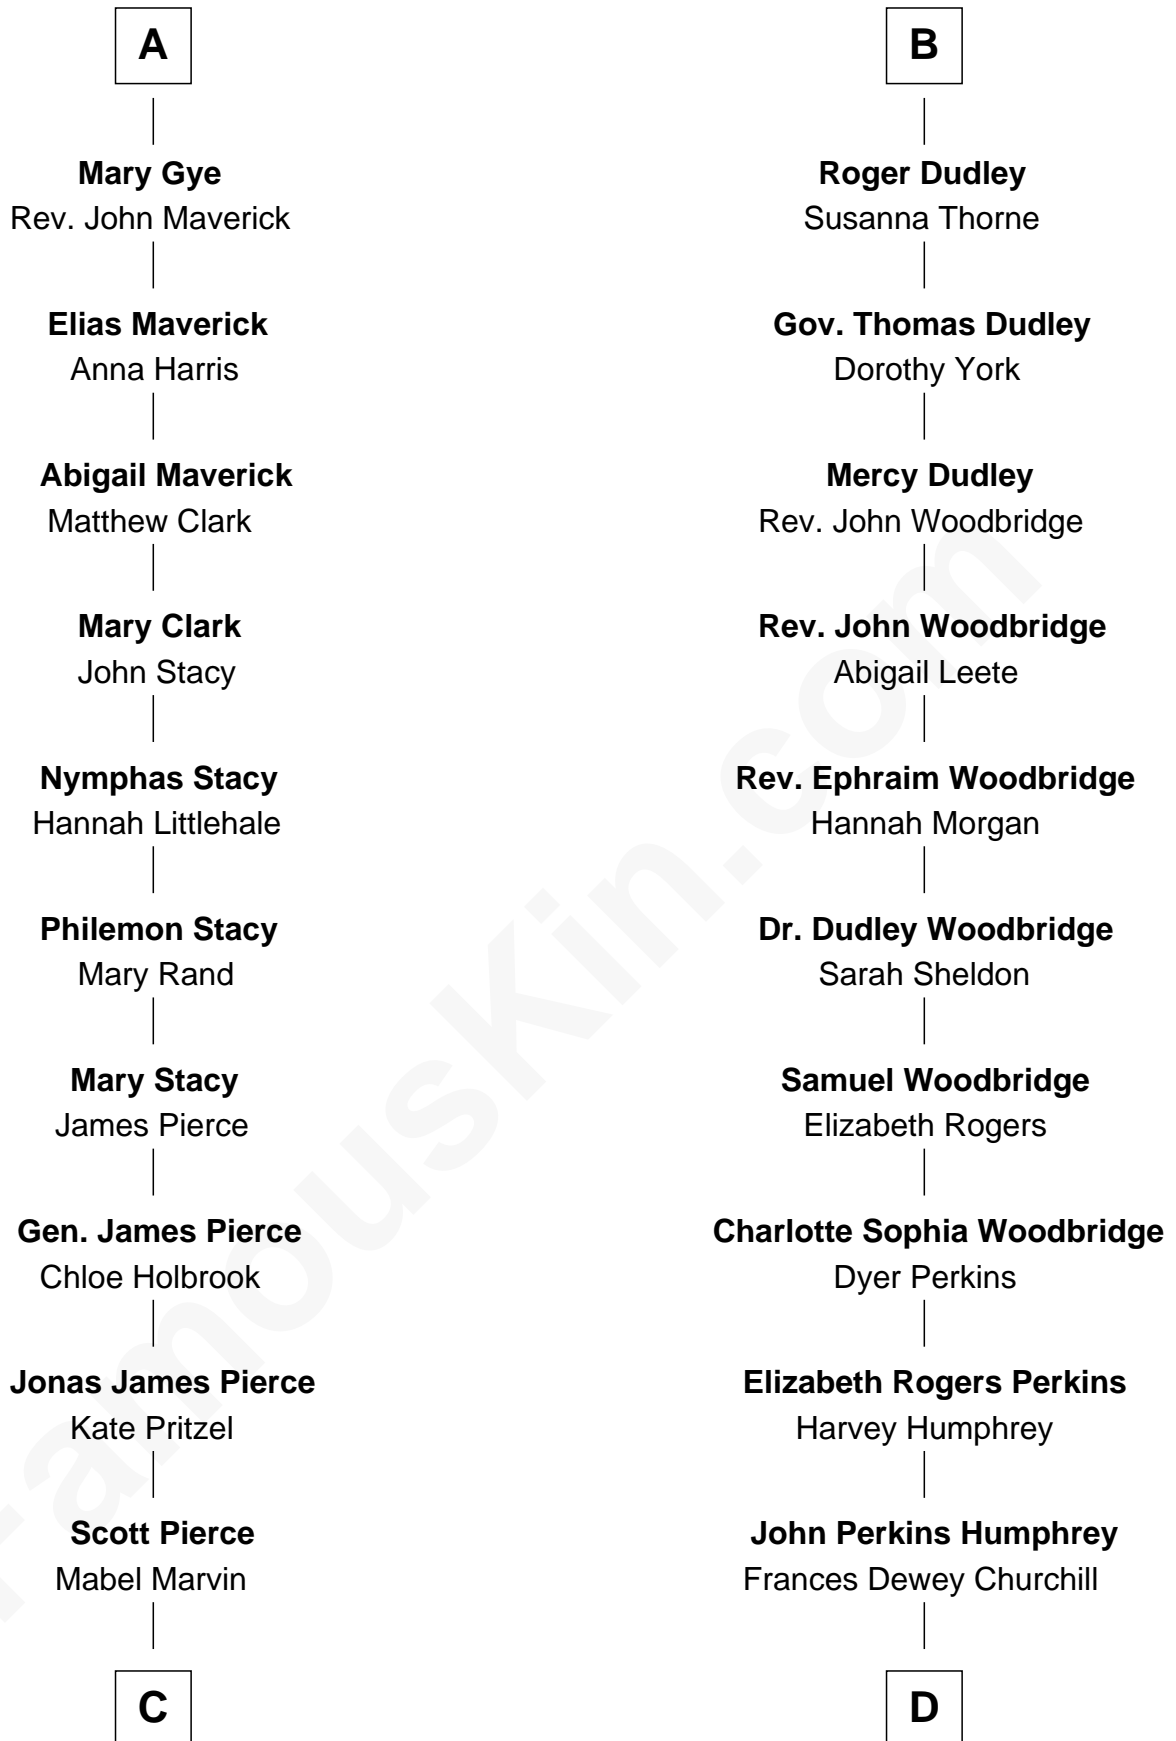

FamousKin.com

Relationship Chart of

Barbara (Pierce) Bush

First Lady of President George H.W. Bush

18th cousin of

Humphrey Bogart

Movie Actor

Richard Fitzalan
Eleanor Plantagenet

C

Marvin Pierce
Pauline Robinson

Barbara (Pierce) Bush
First Lady of George H.W. Bush

D

Maud Humphrey
Dr. Belmont Deforest Bogart

Humphrey Bogart
Movie Actor

FamousKin.com