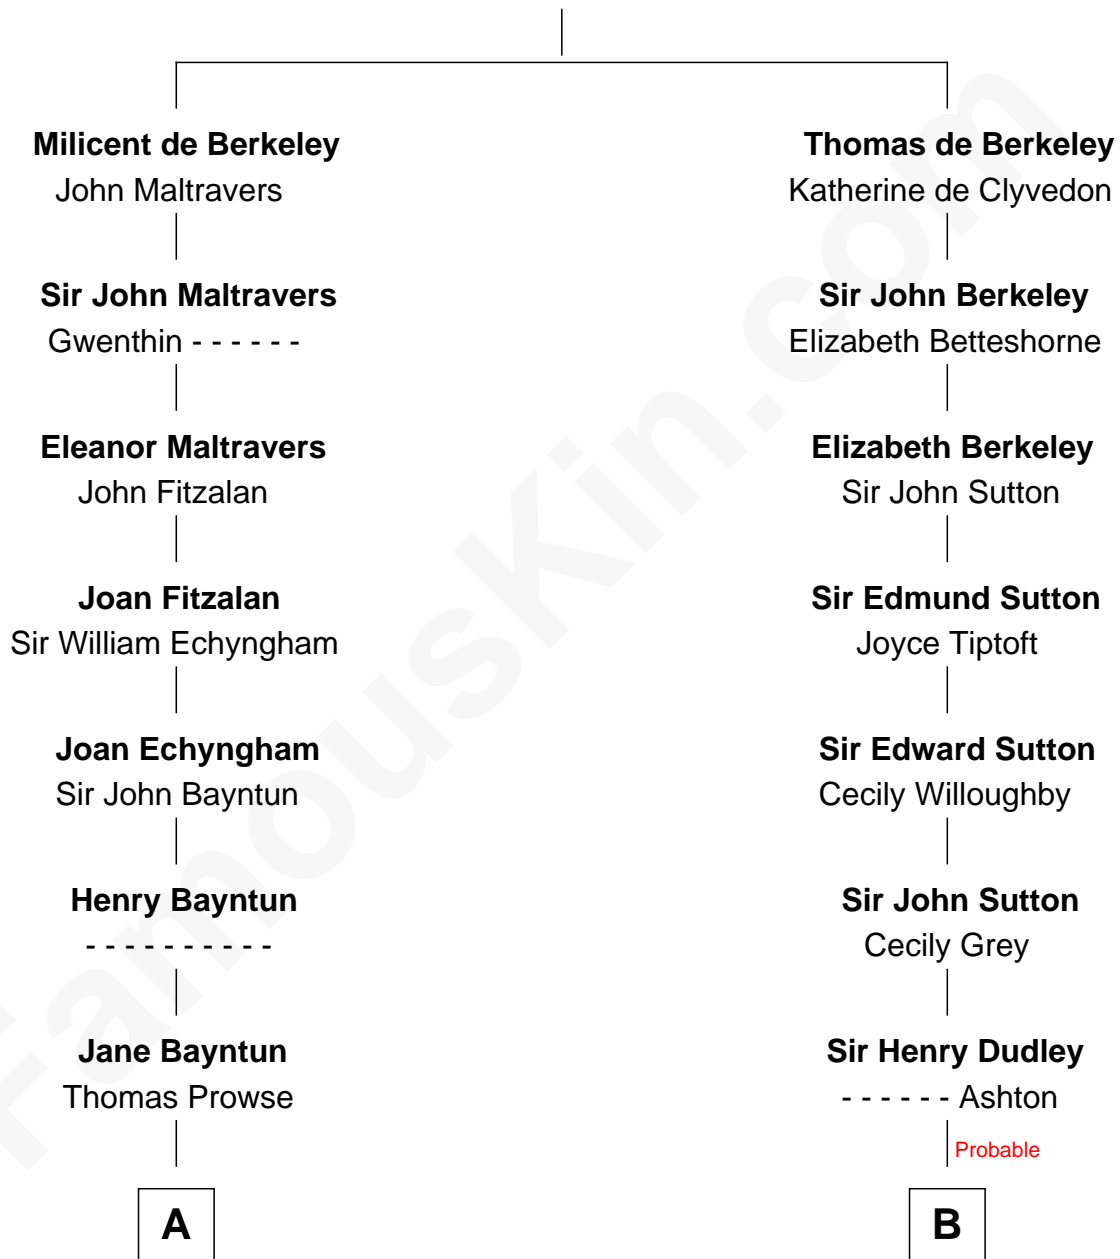

FamousKin.com

Relationship Chart of

Barbara (Pierce) Bush

First Lady of President George H.W. Bush

18th cousin 2 times removed of

Humphrey Bogart
Movie Actor

Sir Maurice de Berkeley
Eve la Zouche

FamousKin.com