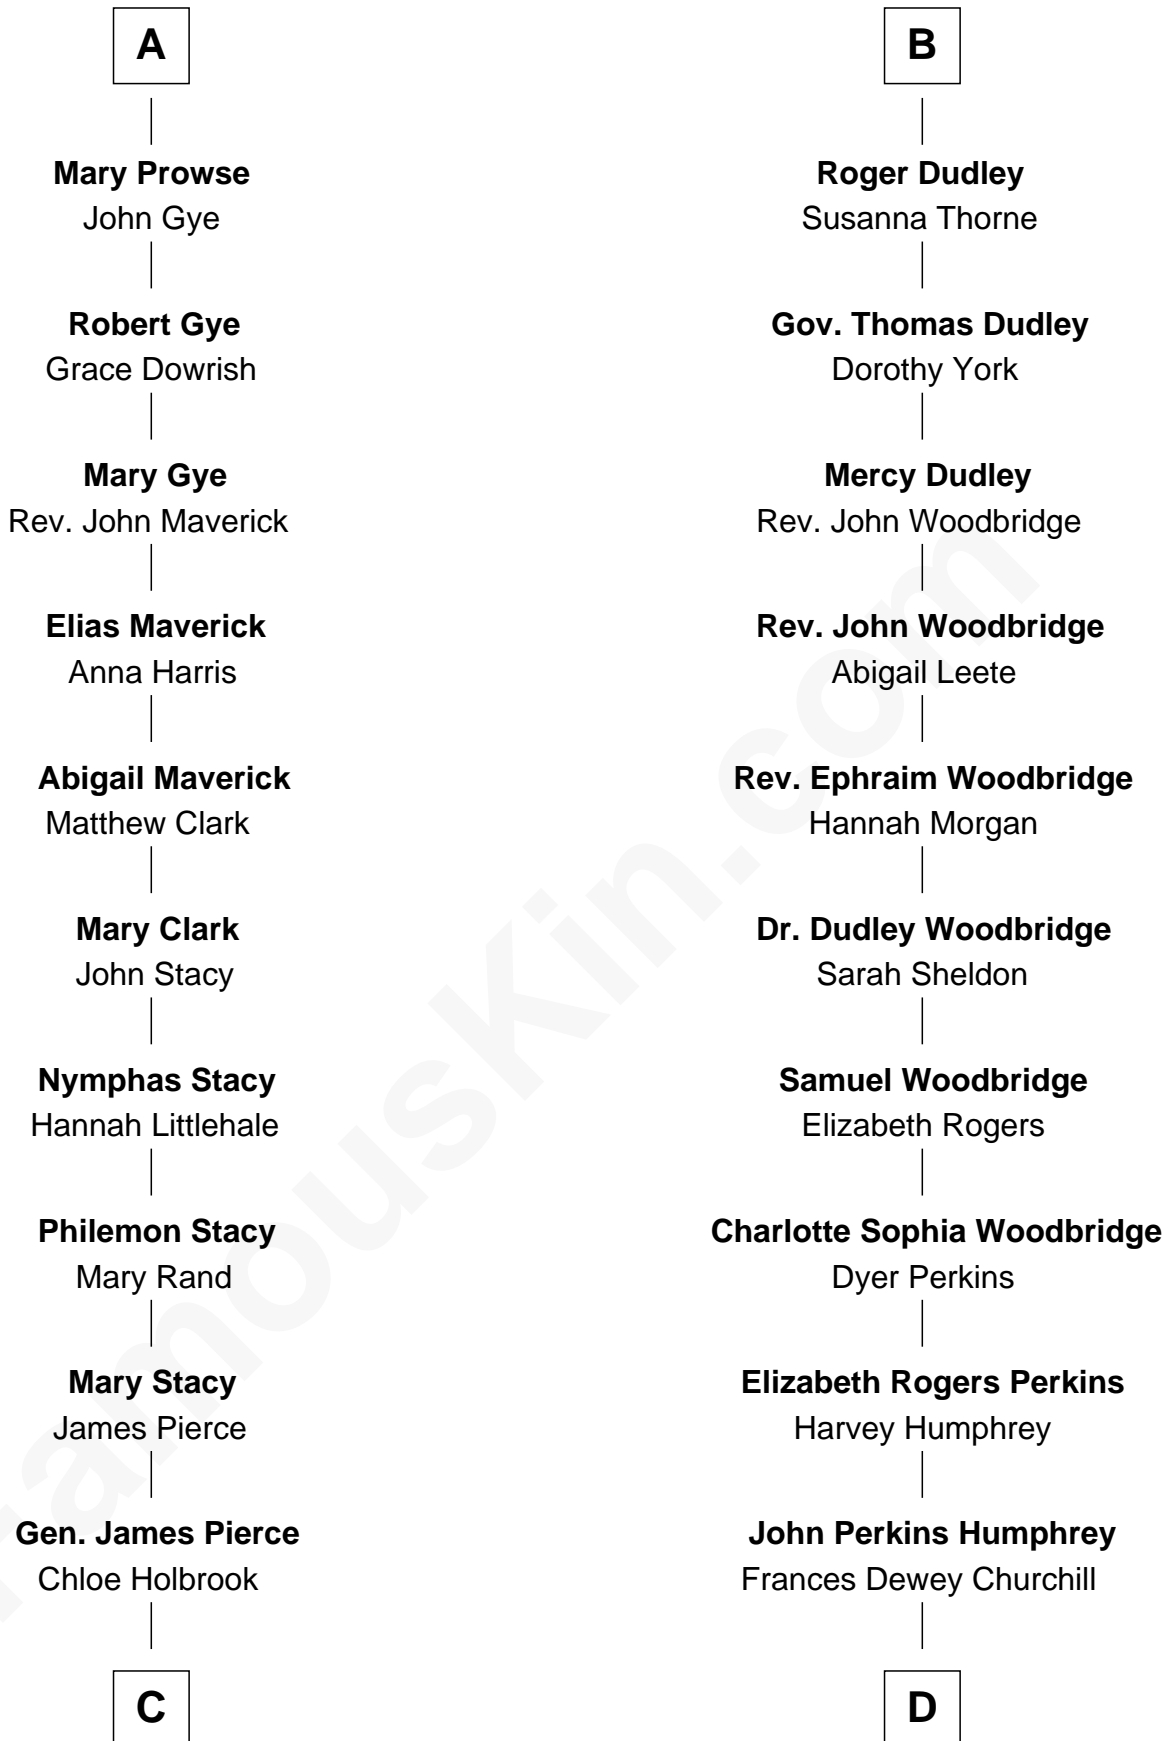

FamousKin.com

Relationship Chart of

Barbara (Pierce) Bush

First Lady of President George H.W. Bush

18th cousin 2 times removed of

Humphrey Bogart
Movie Actor

Sir Maurice de Berkeley
Eve la Zouche

FamousKin.com