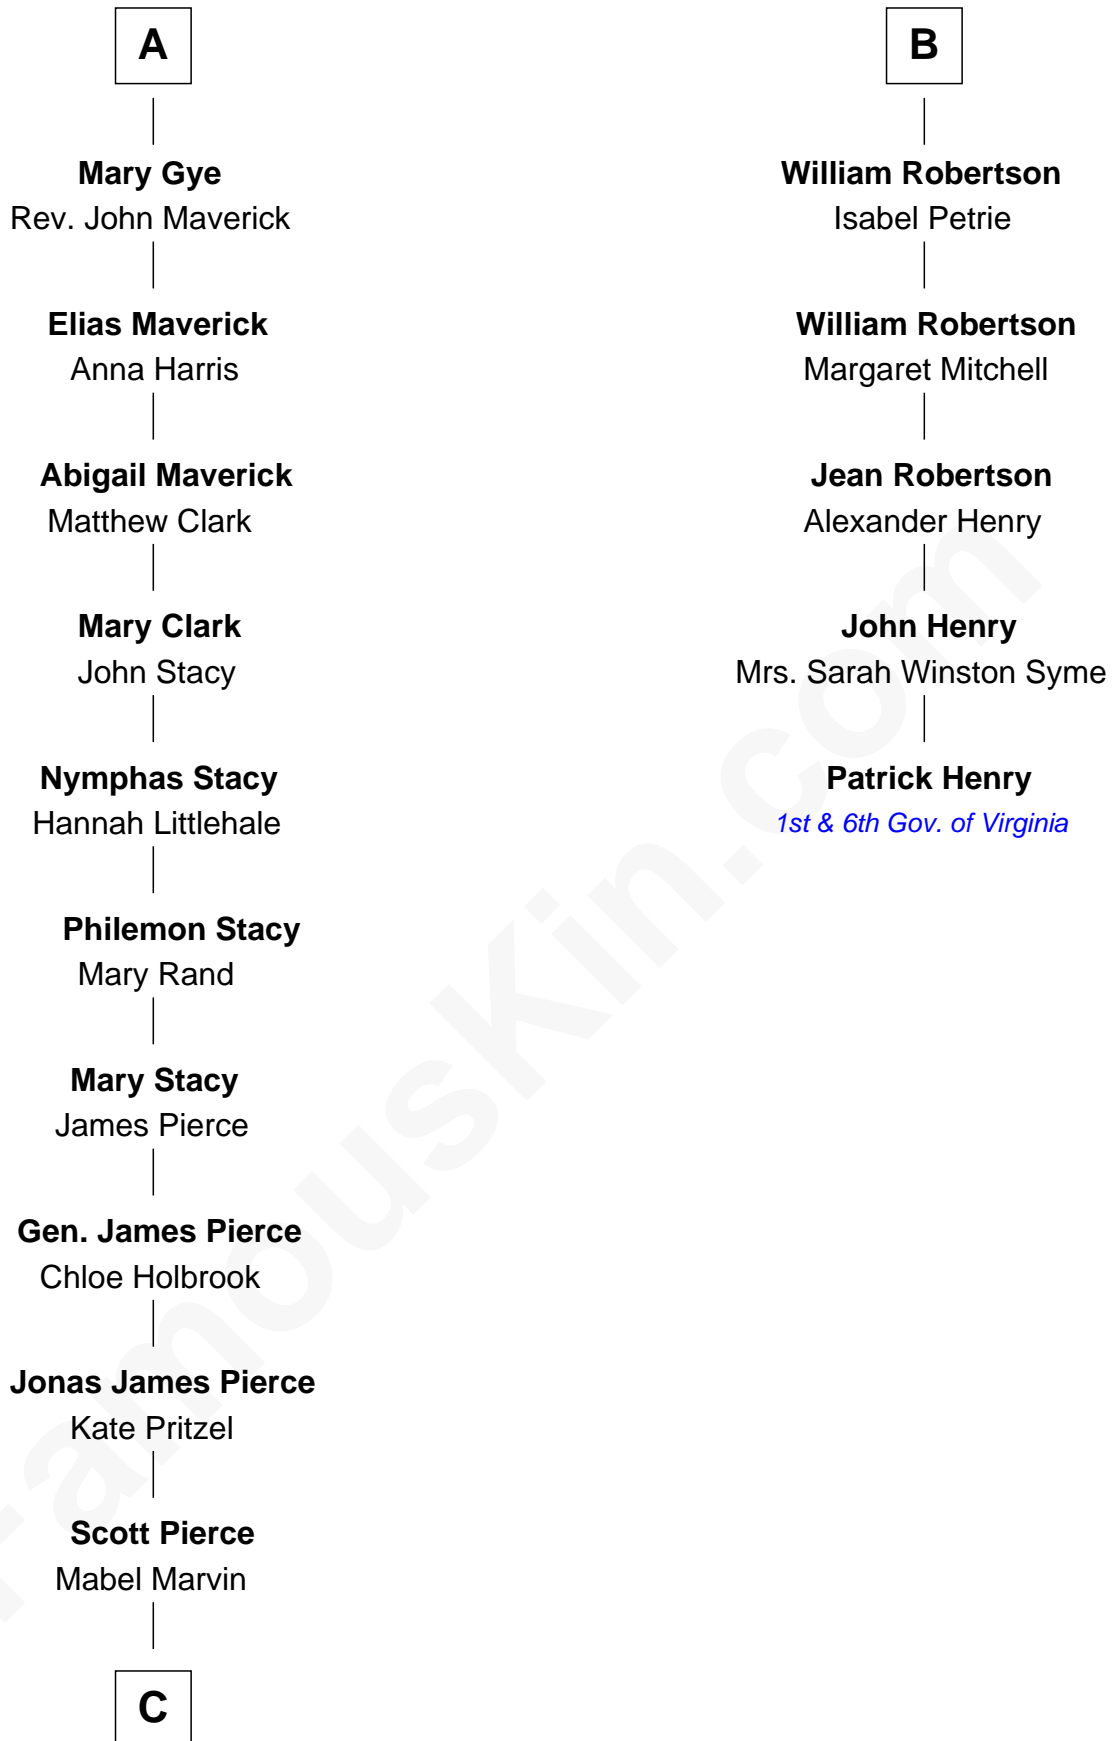

FamousKin.com

Relationship Chart of

Barbara (Pierce) Bush

First Lady of President George H.W. Bush

11th cousin 7 times removed of

Patrick Henry

1st and 6th Governor of Virginia

C

—
Marvin Pierce
Pauline Robinson

—
Barbara (Pierce) Bush
First Lady of George H.W. Bush

FamousKin.com