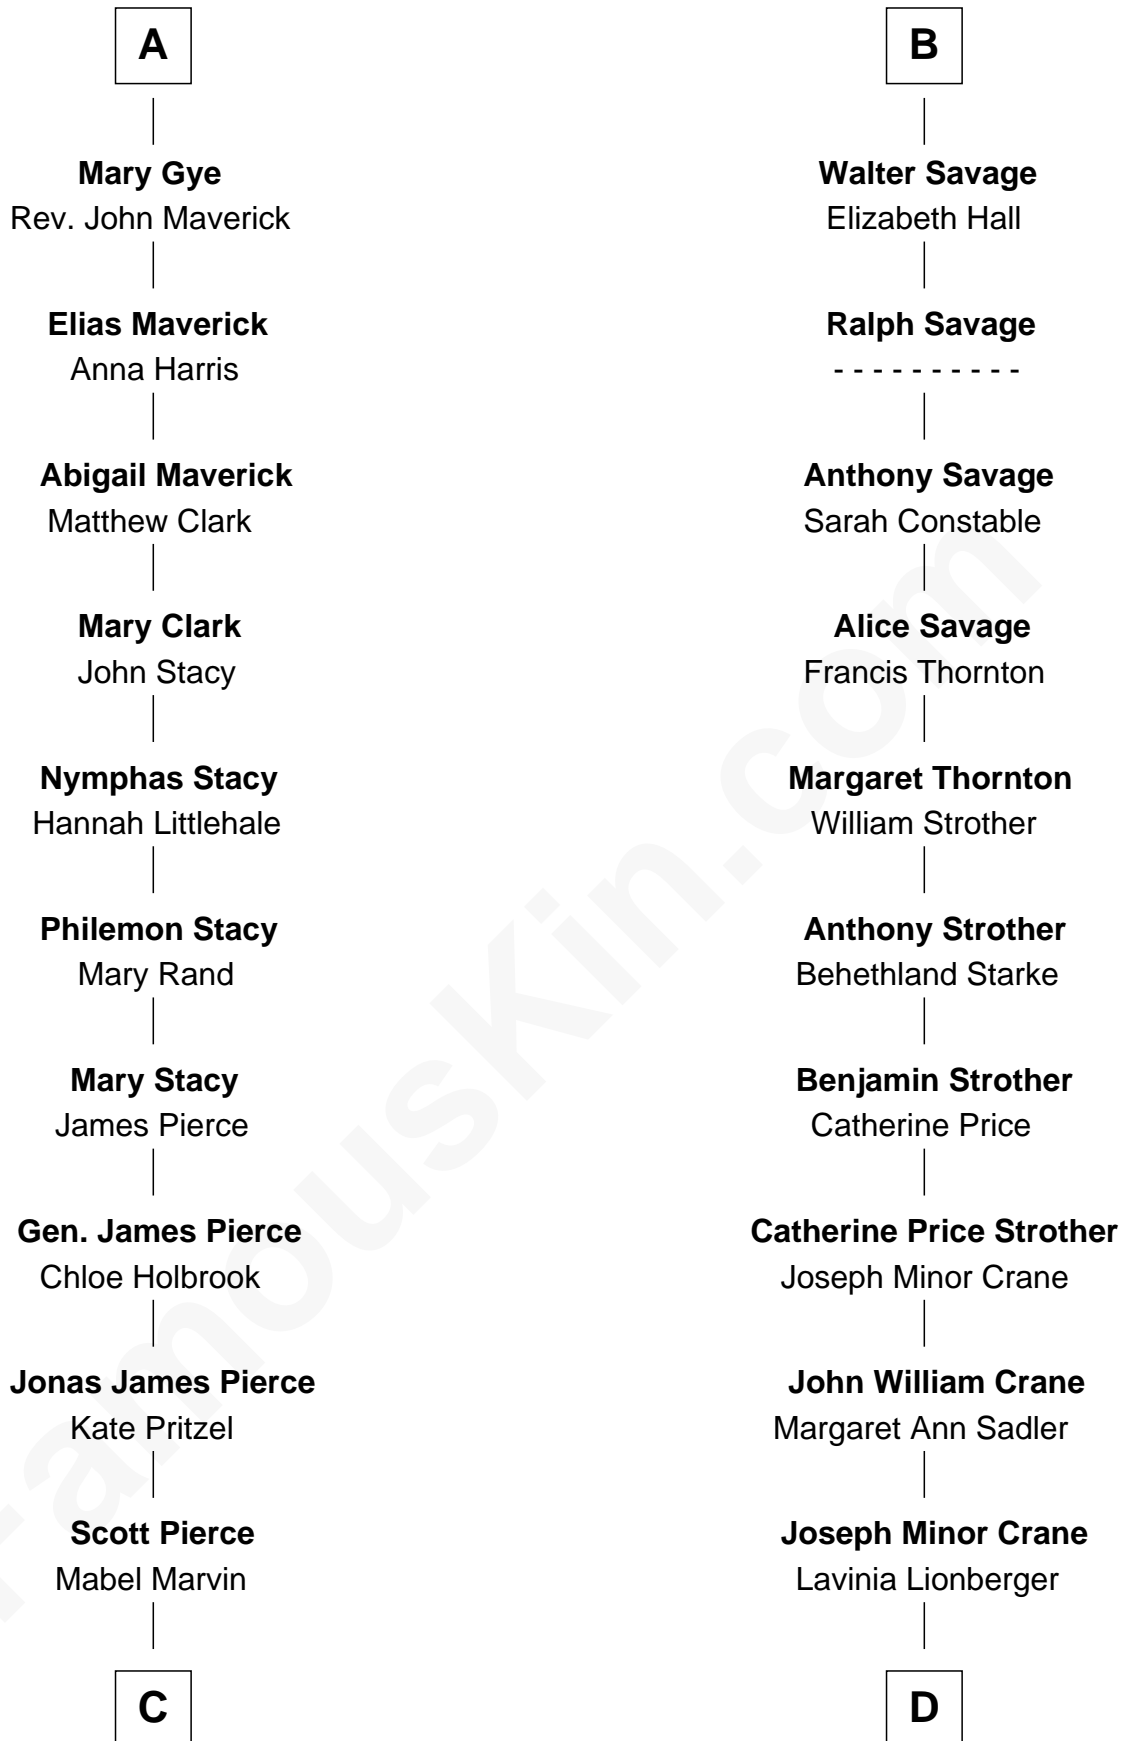

FamousKin.com

Relationship Chart of

Barbara (Pierce) Bush

First Lady of President George H.W. Bush

18th cousin of

Randolph Scott
Movie Actor

Richard Fitzalan
Eleanor Plantagenet

C

Marvin Pierce
Pauline Robinson

Barbara (Pierce) Bush
First Lady of George H.W. Bush

D

Lucy Lionberger Crane
George Grant Scott

Randolph Scott
Movie Actor

FamousKin.com