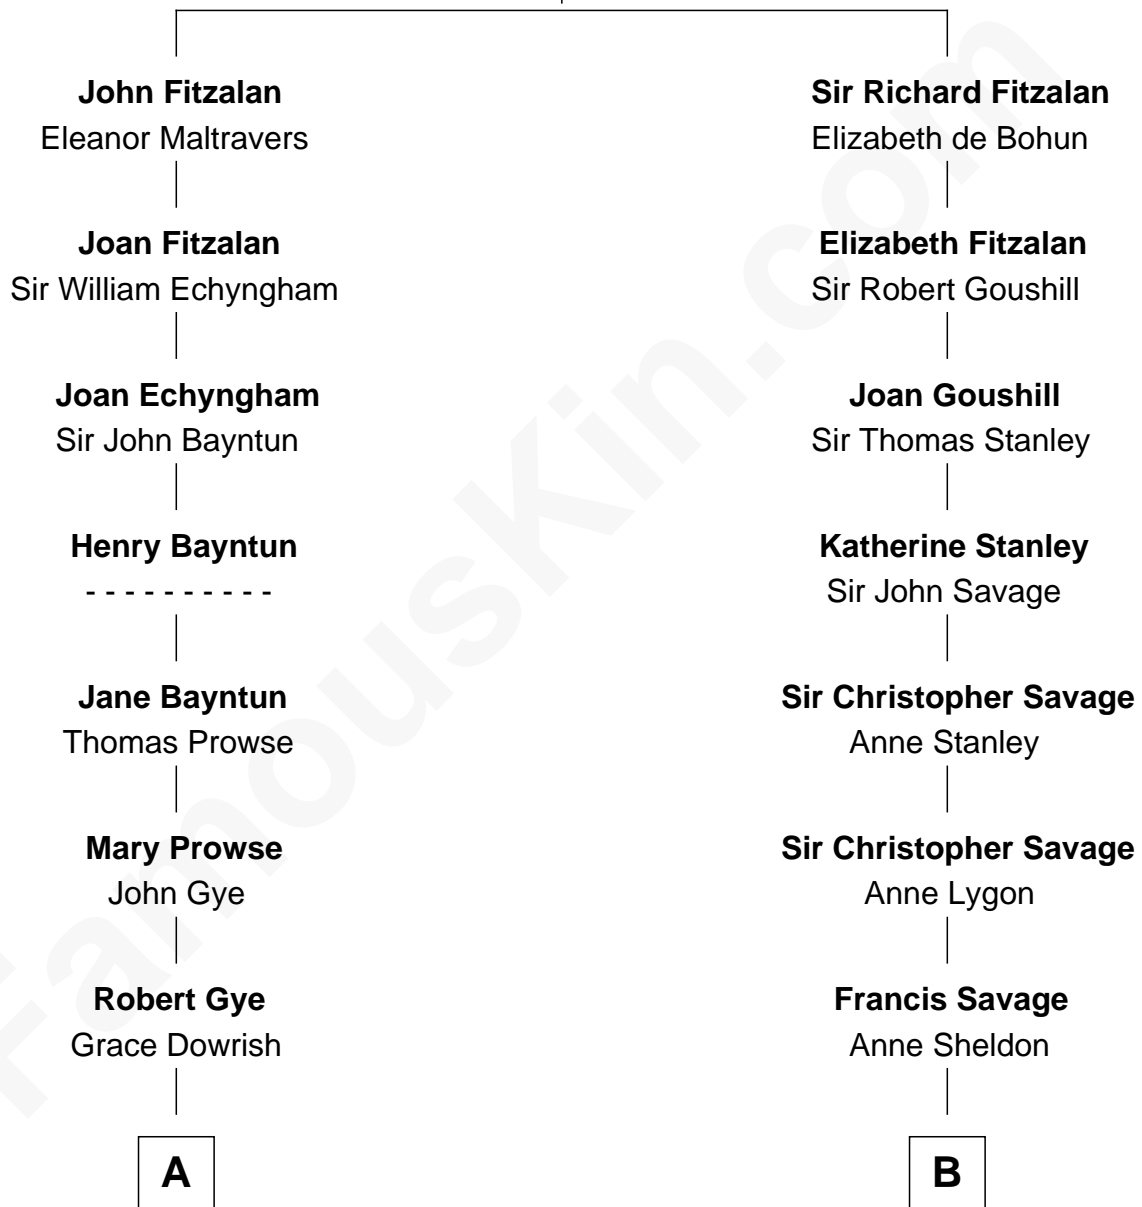

FamousKin.com

Relationship Chart of

Barbara (Pierce) Bush

First Lady of President George H.W. Bush

18th cousin of

Randolph Scott
Movie Actor

Richard Fitzalan
Eleanor Plantagenet

C

Marvin Pierce
Pauline Robinson

Barbara (Pierce) Bush
First Lady of George H.W. Bush

D

Lucy Lionberger Crane
George Grant Scott

Randolph Scott
Movie Actor

FamousKin.com